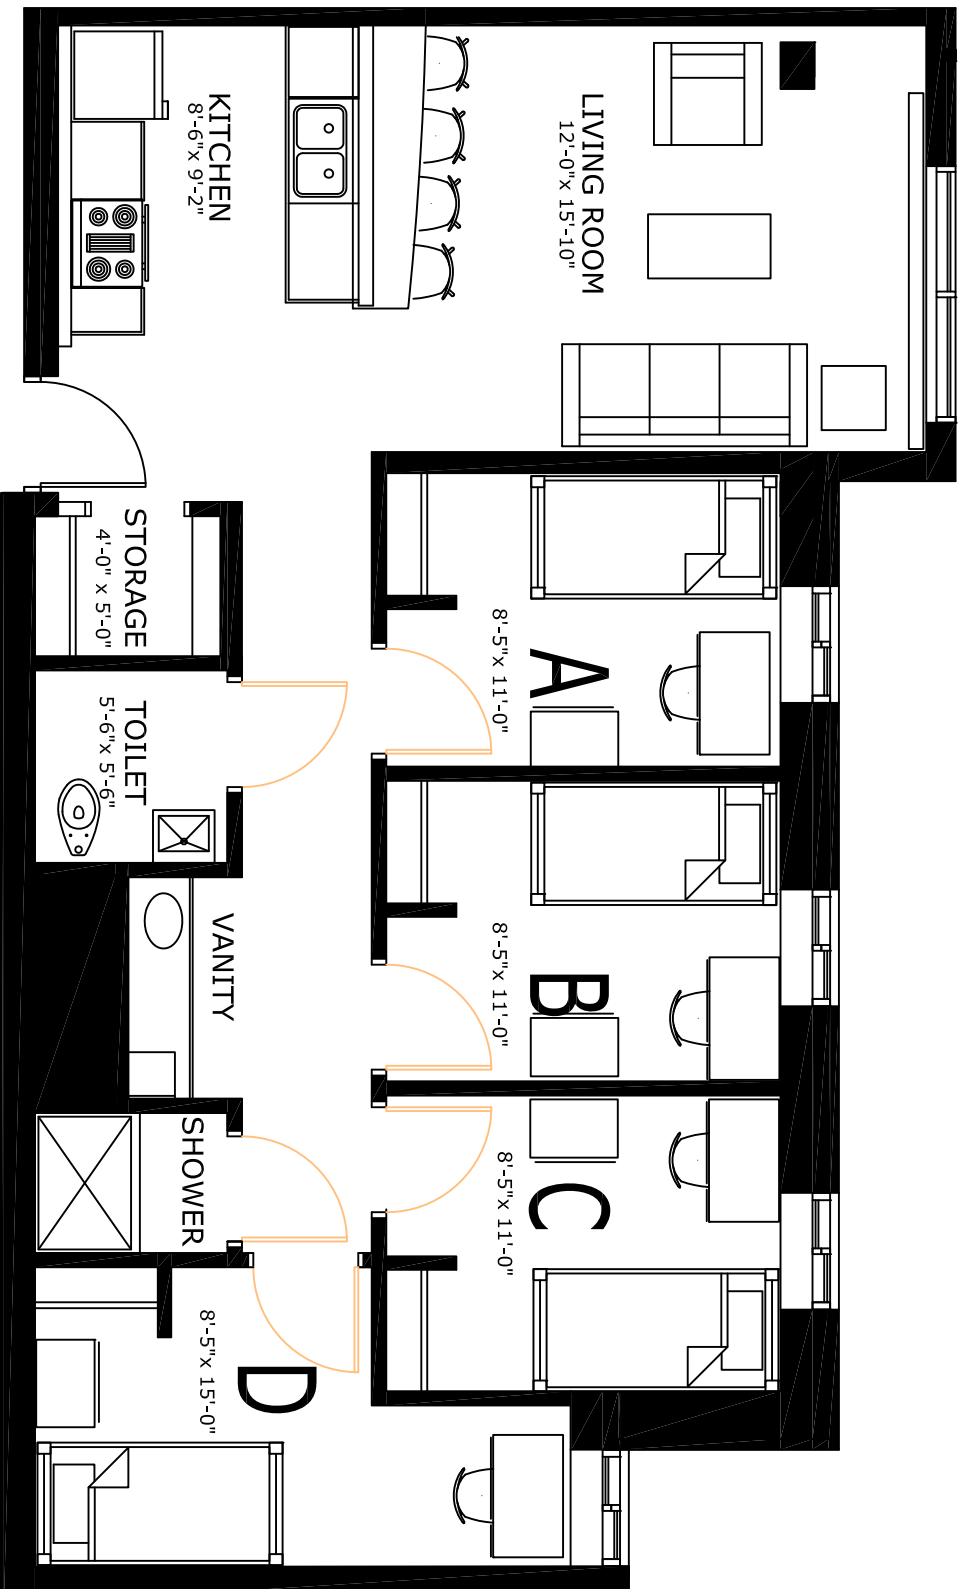

University of Wisconsin Stevens Point SUITES @ 201 RESERVE UNIT TYPE B2

Please Note: Dimensions are approximate and are not to be considered as exact measurements.

ROOMS:

- W210, W211, W310, W311,
- W410, W411, W510, W511