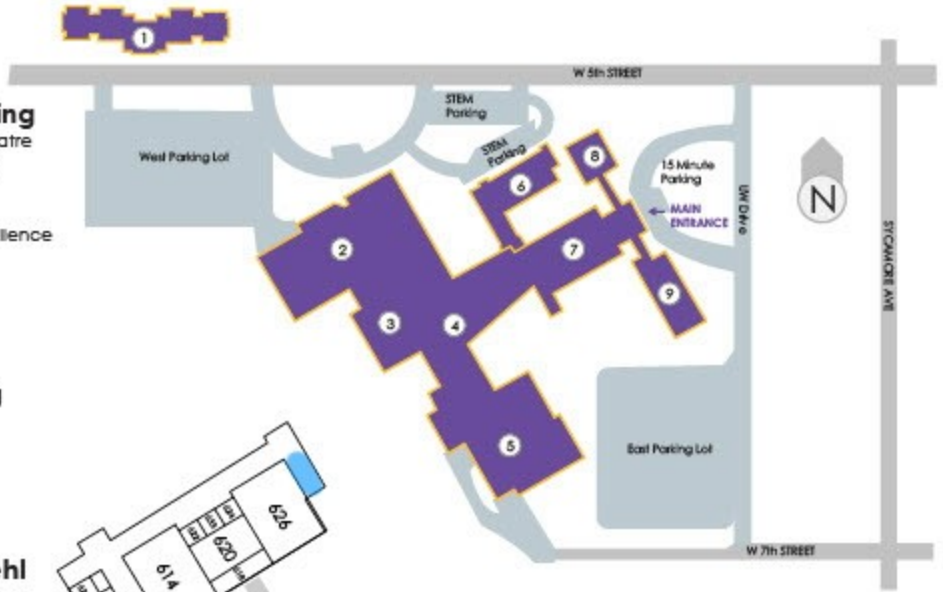

1. The Villa Apartments
2. Helen Connor Laird Fine Arts Building  
Black Box Theatre, Gallery, Helen Connor Laird Theatre
3. Hamilton Roddis Memorial Library
4. The Connector  
Commons, Cafeteria, The Center for Inclusive Excellence
5. Physical Education Building  
Fitness Center, Gymnasium
6. Everett Roehl STEM Center
7. Aldo Leopold Science Building
8. W.W. Clark Administrative Building
9. A.G. Felker Student Center

- Yellow:** Tornado Shelters
- Green:** Automatic External Defibrillator (AED)
- Blue:** Exits

**Everett Roehl  
STEM Building  
(Second Floor)**

**Recommended Exit:**

Fire extinguishers are located in hallways across campus. Rooms in STEM Building also have fire extinguishers

**Helen Connor Laird  
Fine Arts Building  
(Lower Level)**

**Aldo Leopold  
Science Building  
(Second Floor)**