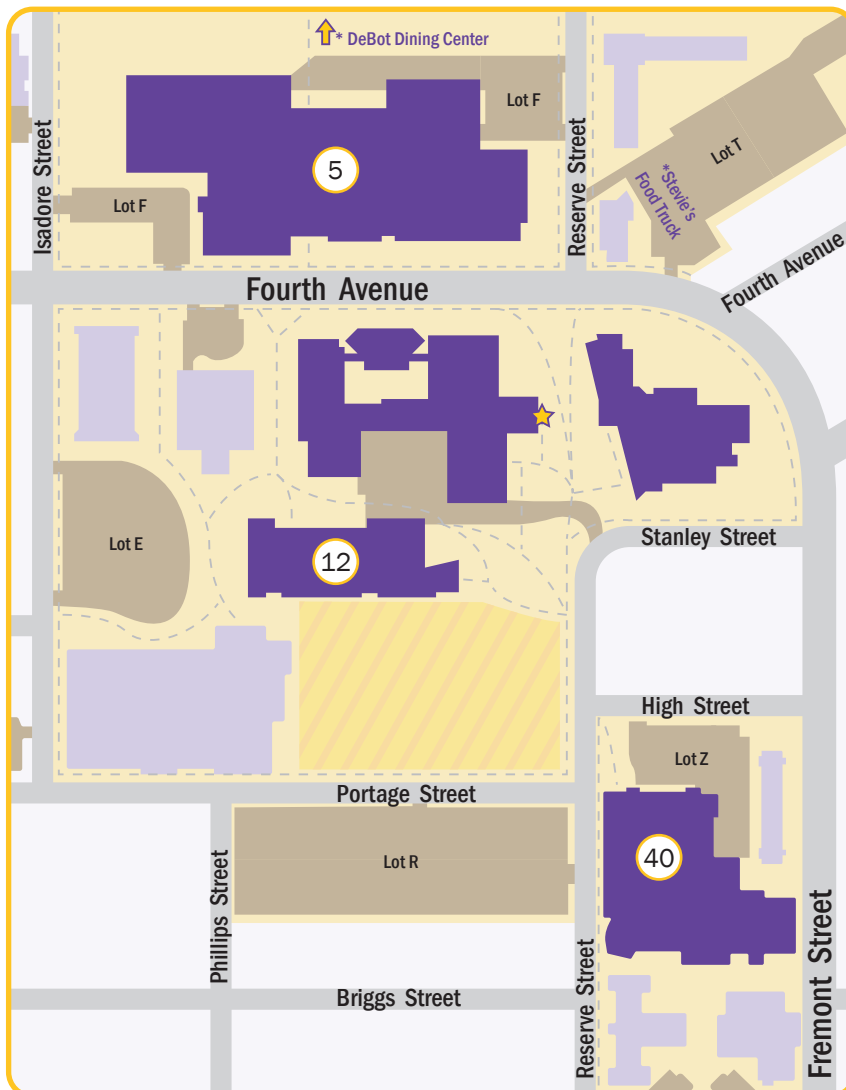

40 – Dreyfus University Center (DUC)

DUC Alumni Room

Division B	Beloit Turner Middle School
Division C	Baldwin-Woodville High School
Division C	Belleville High School
Division C	Brookfield Central High School
Division C	Brookfield East
Division C	Beloit Turner

12 – Daniel O. Trainer Natural Resources Building (TNR)

TNR Room 170

Division B	EAGLE School of Madison
Division B	Hudson Middle School
Division B	Innovations STEM Academy
Division B	JC McKenna
Division B	Madison Country Day School
Division B	Platteville
Division C	Hudson High School
Division C	Madison Country Day School
Division C	Platteville High School

5 – Marshfield Clinic Health System Champions Hall MCCH Berg Gym Bleachers

Division B	Elmwood Middle School
Division B	Hartford University School
Division B	Mount Horeb Middle School
Division B	Wausaukee Middle School
Division B	Westfield Area Middle School
Division C	Colfax High School
Division C	Elmwood High School
Division C	Marquette University High School
Division C	Mount Horeb High School
Division C	Neenah High School
Division C	New Richmond
Division C	Pewaukee High School
Division C	Sheboygan North
Division C	Shell Lake High School
Division C	Slinger Varsity and JV
Division C	St. John's Northwestern Academies
Division C	The Prairie School
Division C	Wausaukee High School
Division C	Wautoma High School
Division C	West Bend High School
Division C	Westfield Area High School
Division C	Weyauwega-Fremont High School

★ Use the Science Building East Entrance underneath the overhang