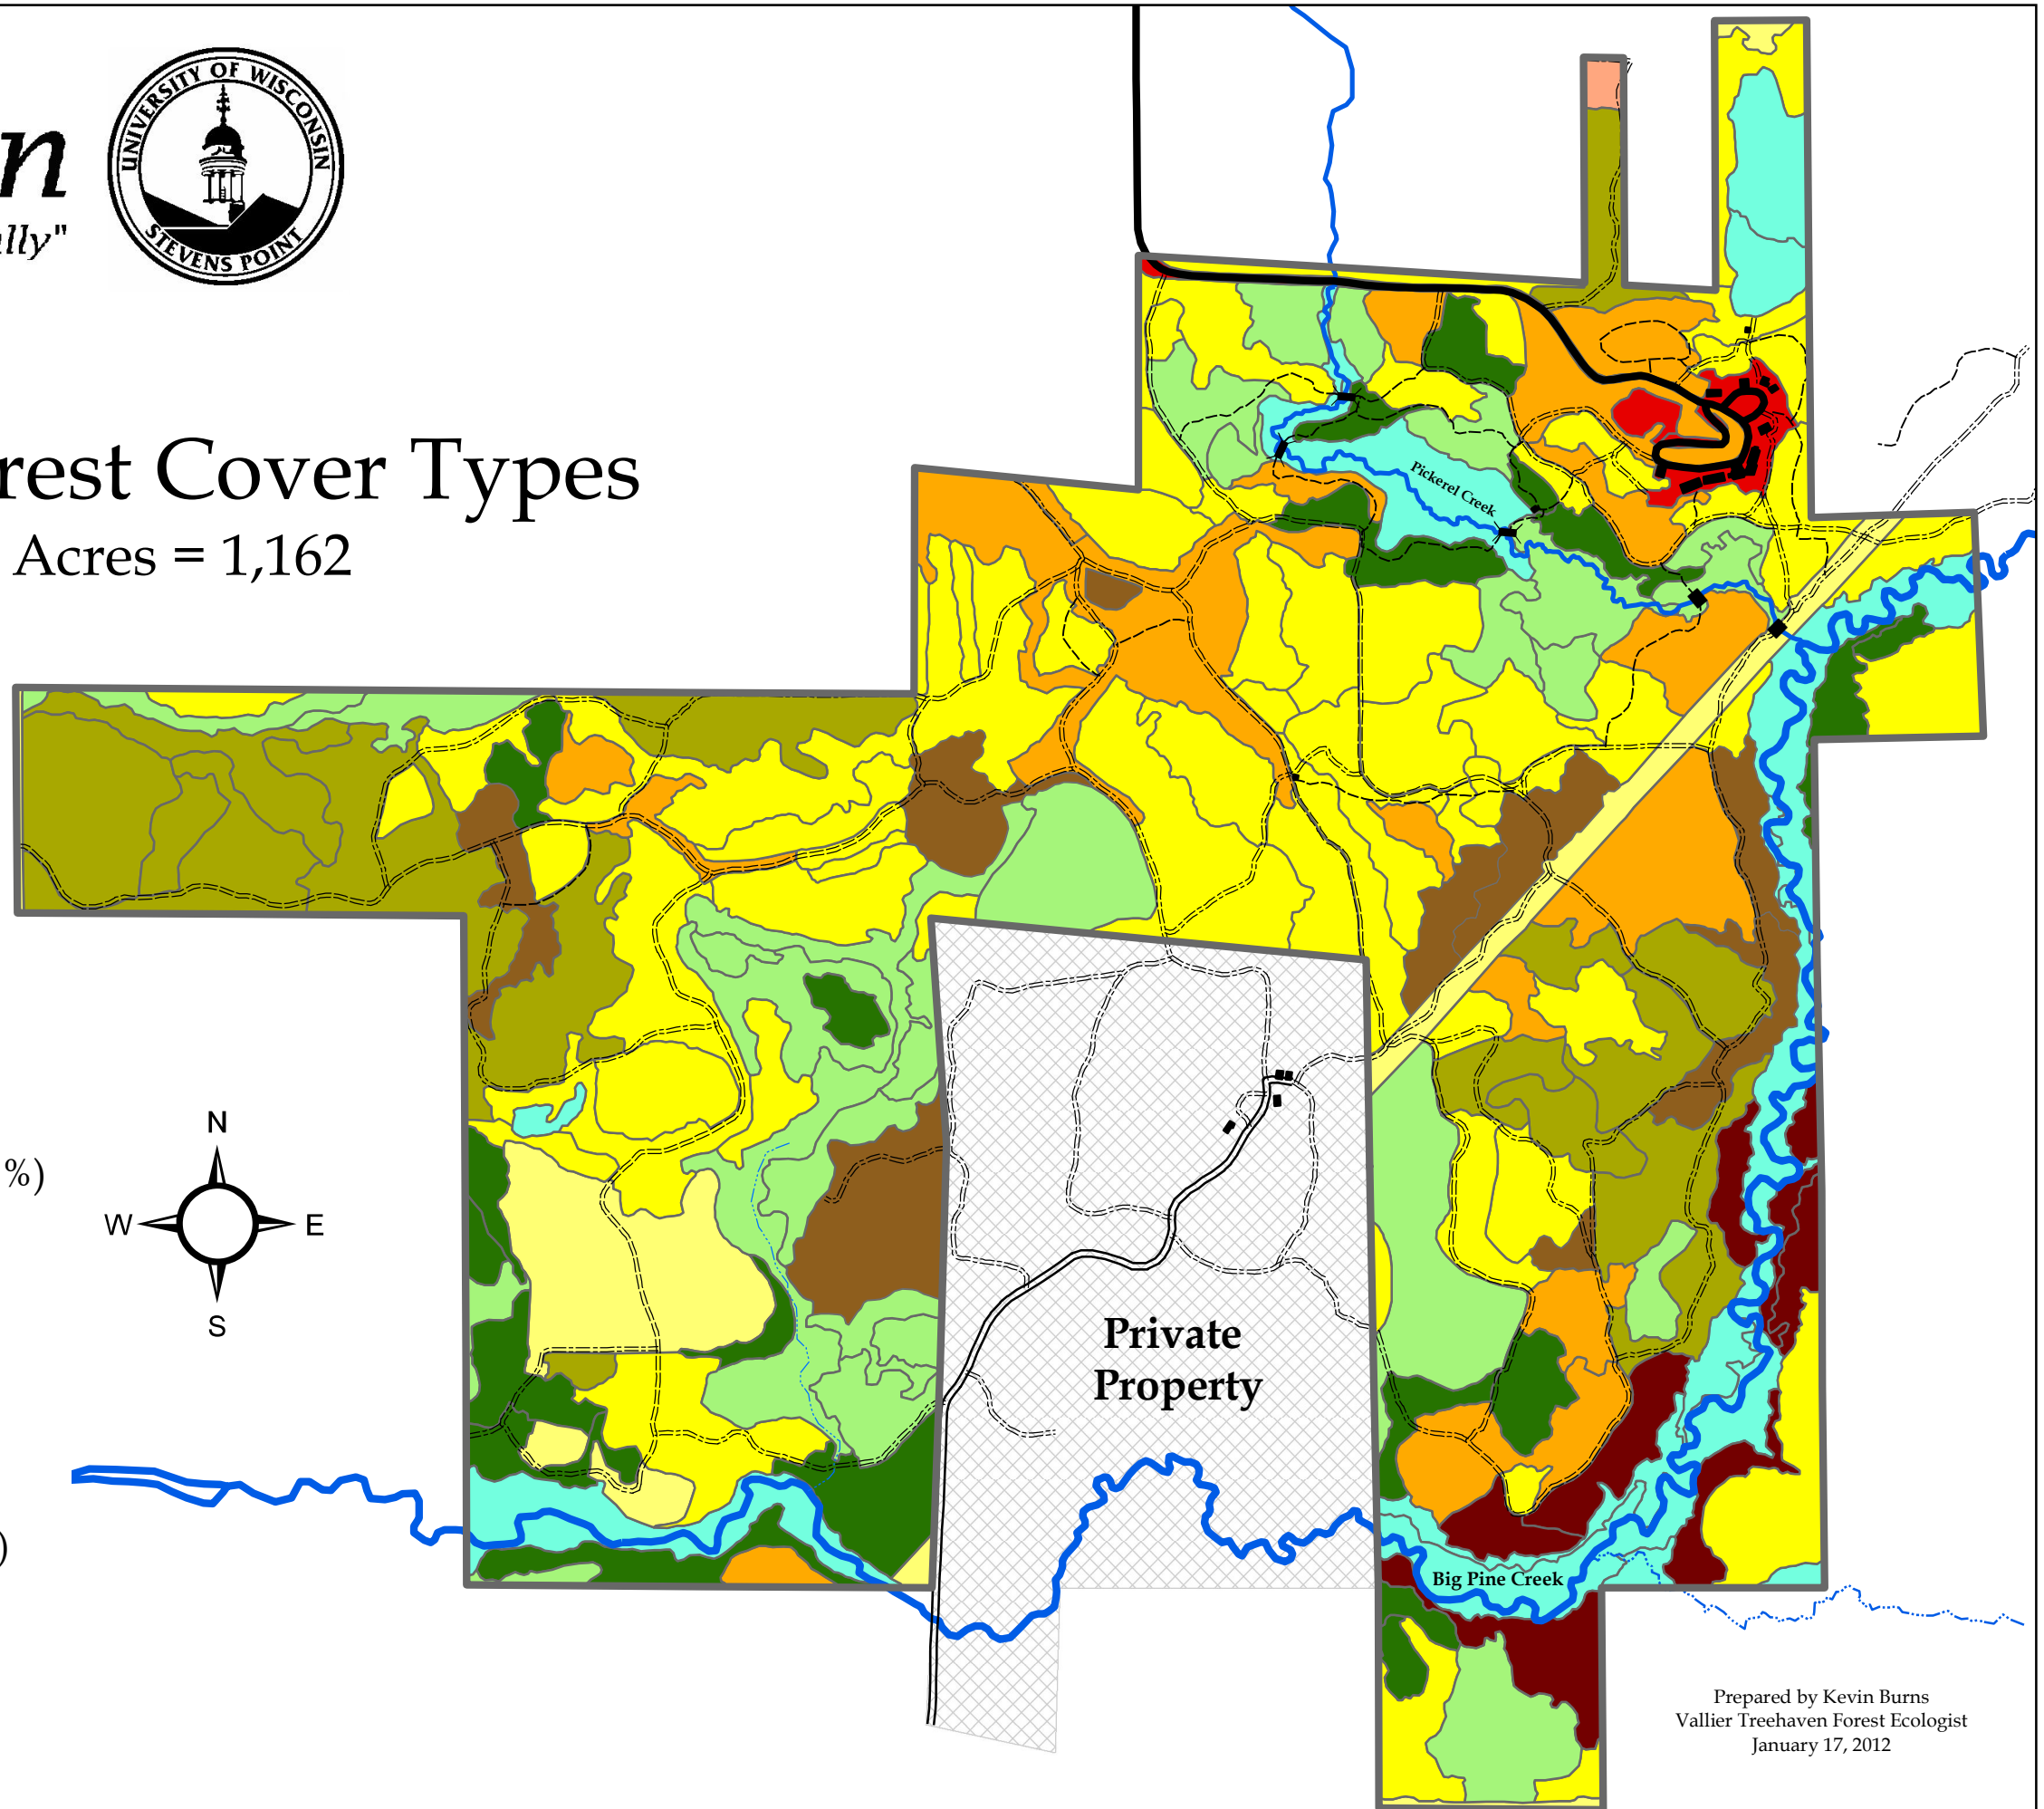

**Treehaven**  
*"where learning comes naturally"*

# Current Forest Cover Types

Total Acres = 1,162

## Current Cover Type

-  Aspen/Birch - (353 acres, 30%)
-  Spruce/Tamarack - (169 acres, 15%)
-  Hardwood/Hemlock - (156 acres, 13%)
-  RedPine - (126 acres, 11%)
-  Spruce/Fir - (81 acres, 7%)
-  PineMixed - (64 acres, 6%)
-  Cedar - (37 acres, 3%)
-  OakMixed - ( 2 acres, 0.2%)
-  Non-Forest Wetland - (105 acres, 9%)
-  Non-Forest Upland - (56 acres, 5%)
-  Facilities - (13 acres, 1%)