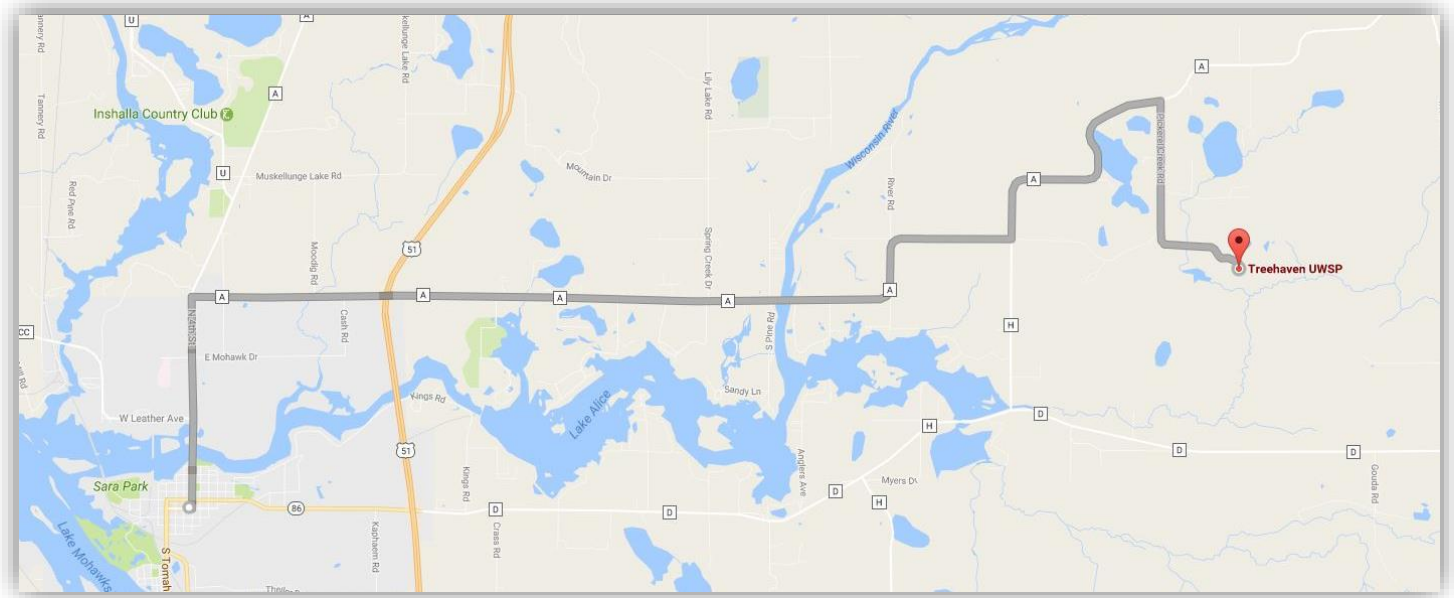

Directions to Treehaven from Tomahawk, Wisconsin

1. From N. 4th Street, turn right onto County Road A (travel 7.2 miles).
2. Turn left to stay on County Road A (travel for another 2.2 miles).

CAUTION: DO NOT drive straight onto Drott Road. This private, gated road leads to Case Industrial Property. If you accidentally drive onto Drott Road, turn around immediately. Do not take any side roads off Drott Road, as they likely are muddy and slippery livestock trails. Please go back to County Road A and continue traveling Northeast-bound until you see Pickerel Creek Road on your right.

3. Turn Right onto Pickerel Creek Road.
4. Continue Straight for 1.1 miles and follow signs for Treehaven.

Treehaven UWSP

W2540 Pickerel Cree Road, Tomahawk, WI 54487

Phone: 715-453-4106