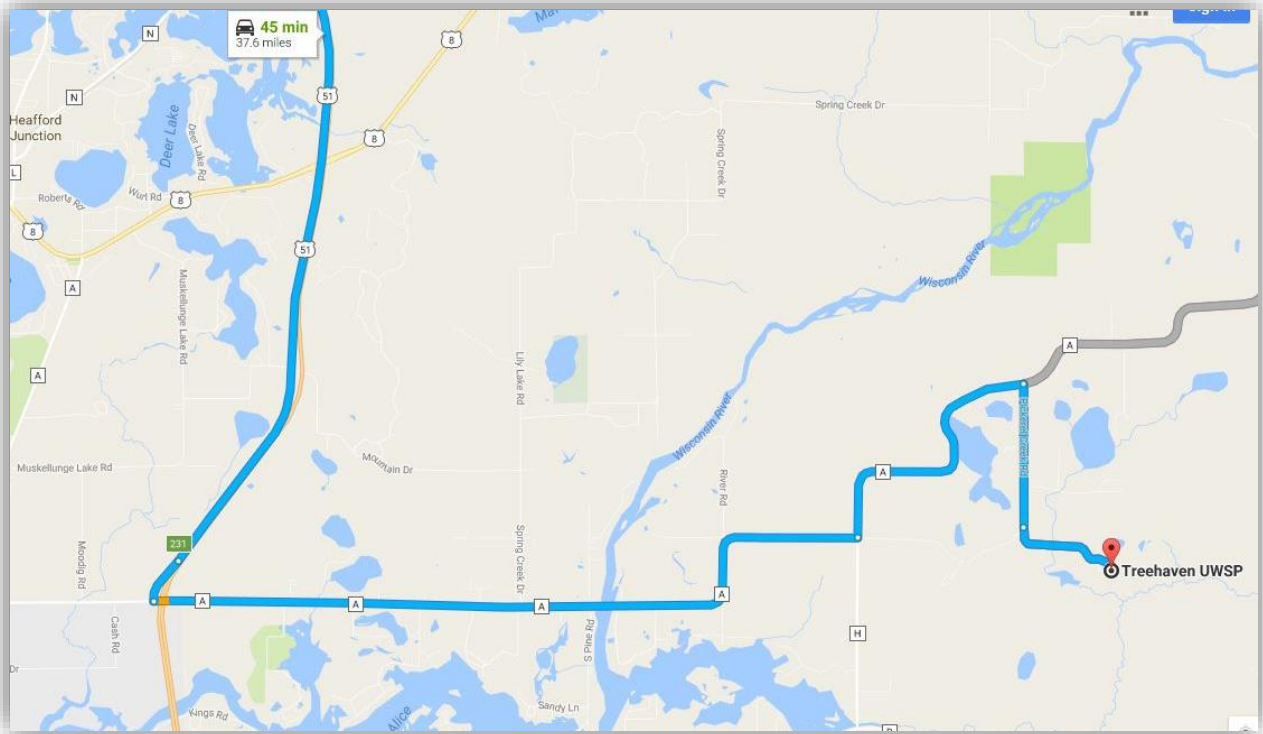

# Directions to Treehaven from Minocqua, Wisconsin

1. Take U.S.-51 South.
2. Take Exit 231 for County Road A toward Tomahawk.
3. Turn left onto County Road A.
4. Turn left to stay on County Road A.

**CAUTION: DO NOT drive straight onto Drott Road.** This private, gated road leads to Case Industrial Property. If you accidentally drive onto Drott Road, turn around immediately. Do not take any side roads off Drott Road, as they likely are muddy and slippery livestock trails. Please go back to County Road A and continue traveling Northeast-bound until you see Pickerel Creek Road on your right.

5. Turn Right onto Pickerel Creek Road.
6. Continue Straight and Follow Signs for Treehaven.

## Treehaven UWSP

W2540 Pickerel Cree Road, Tomahawk, WI 54487

Phone: 715-453-4106