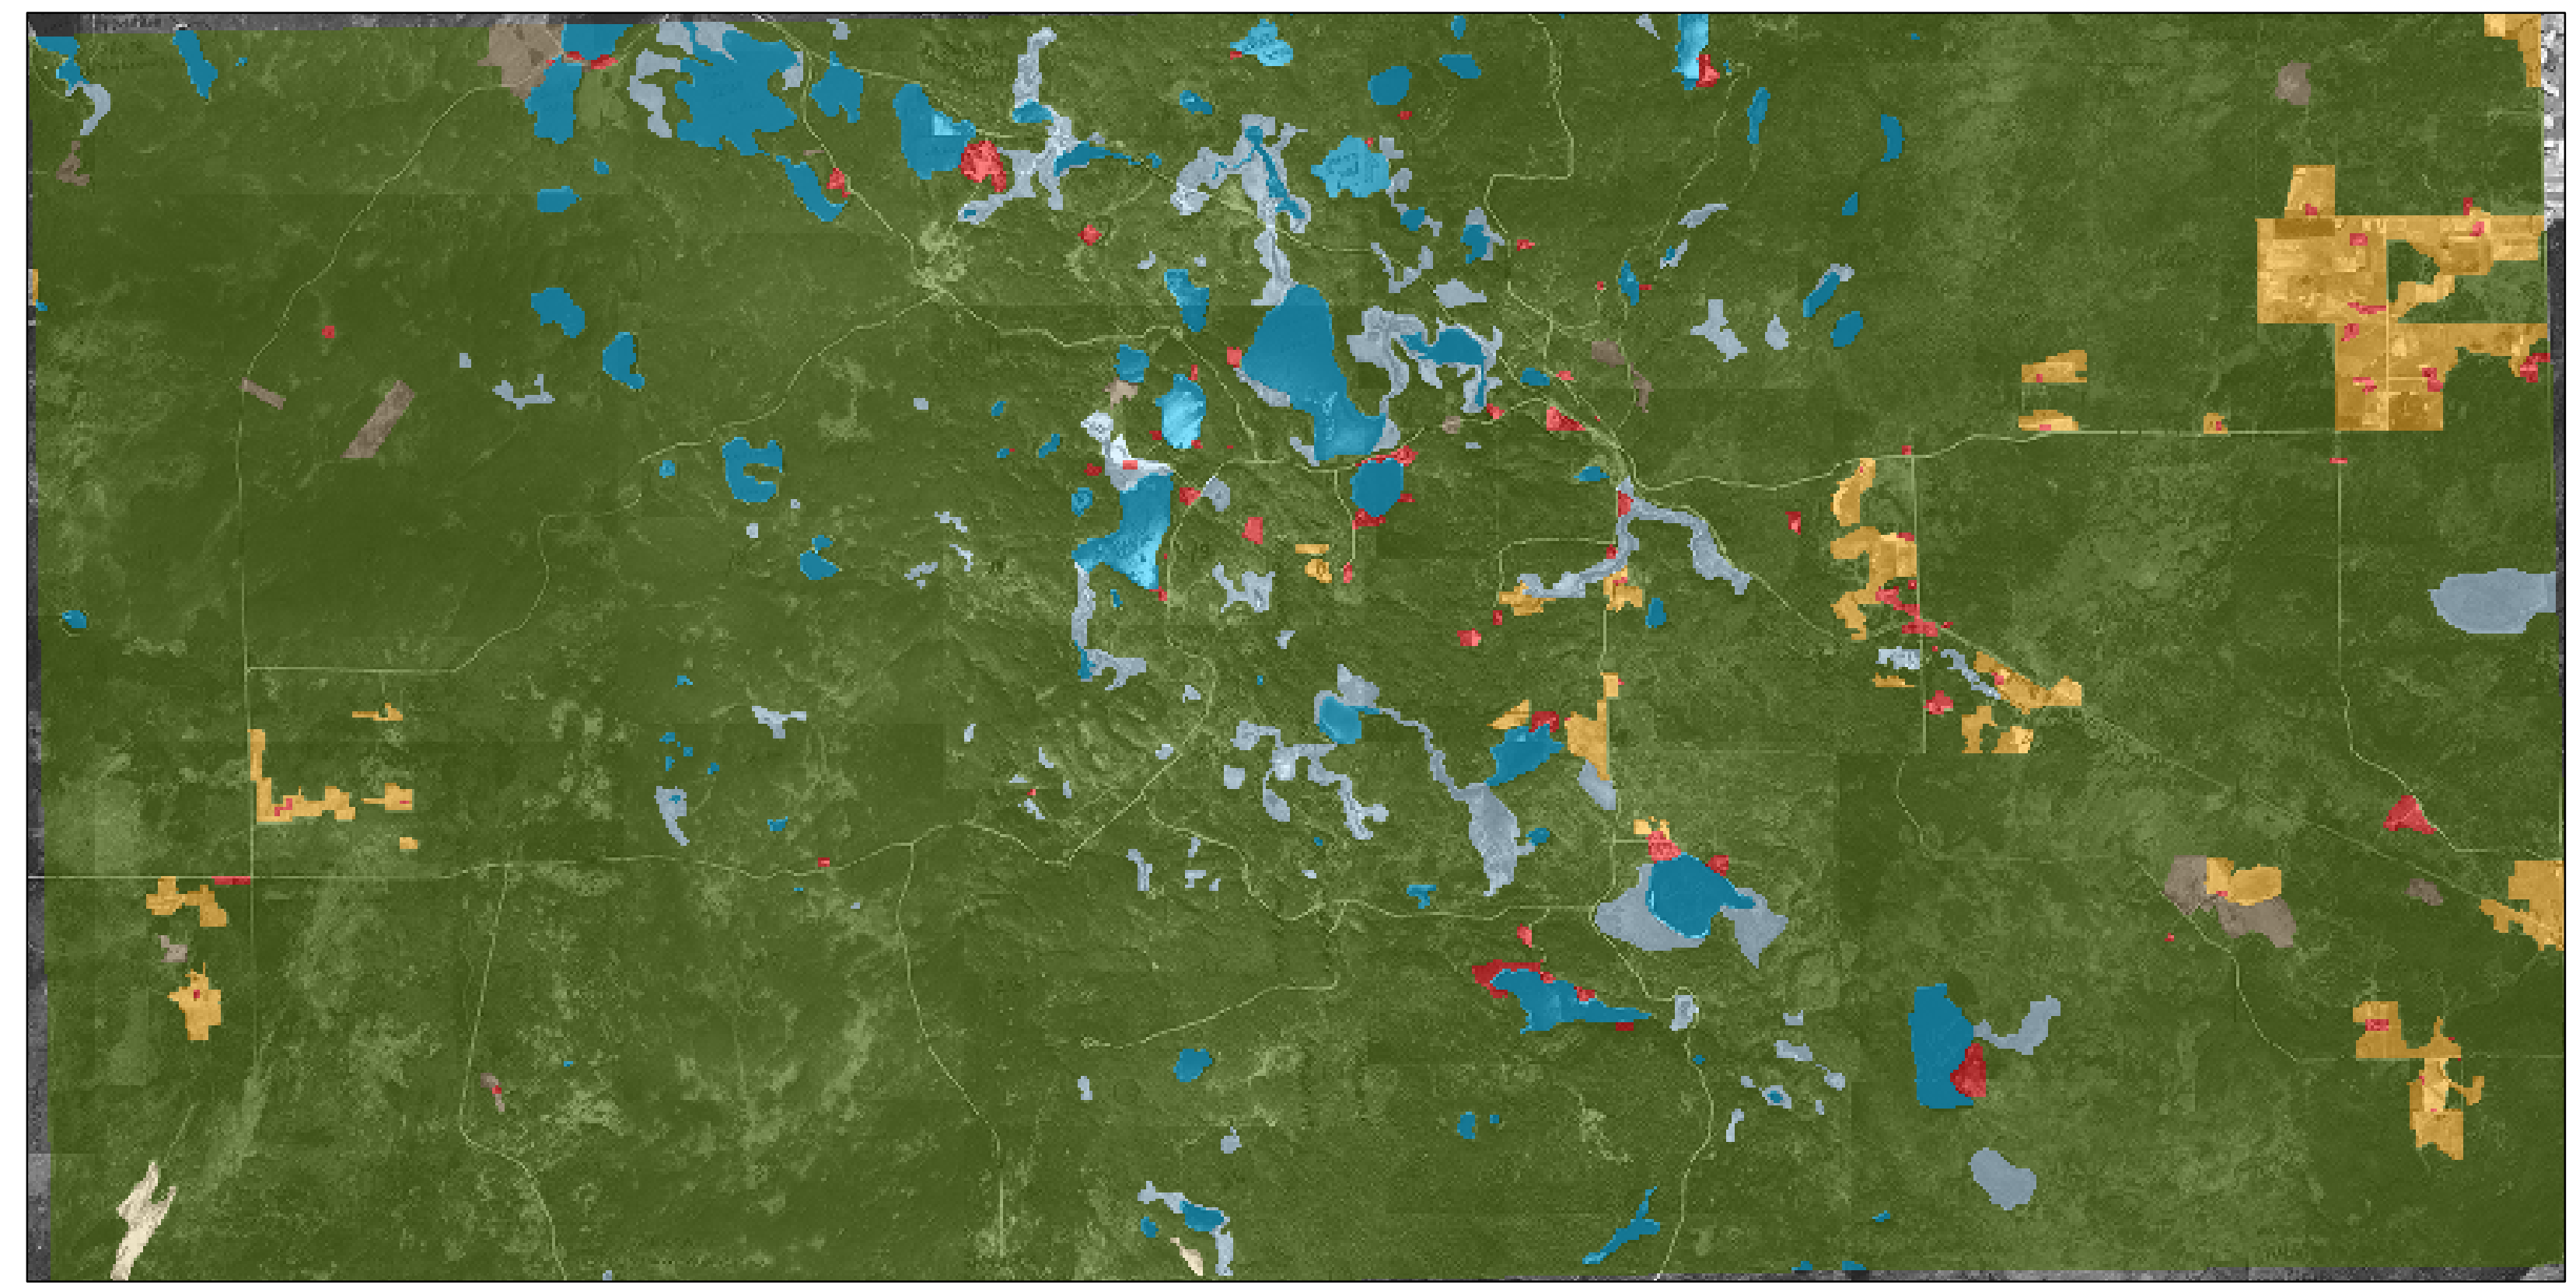

# Town of Delta Historic Land Use: 1938 - 2005

1938 Aerial Photography

1938 Land Use

1972 Aerial Photography

1972 Land Use

2005 Aerial Photography

2005 Land Use

FACTORS INFLUENCING LAND PARCELIZATION IN AMENITY RICH RURAL AREAS AND THE POTENTIAL CONSEQUENCES OF PLANNING AND POLICY VARIABLES  
 CONTRACT/GRANT/AGREEMENT NO: 2005-35401-15924  
 PROPOSAL NO: 2005-01393