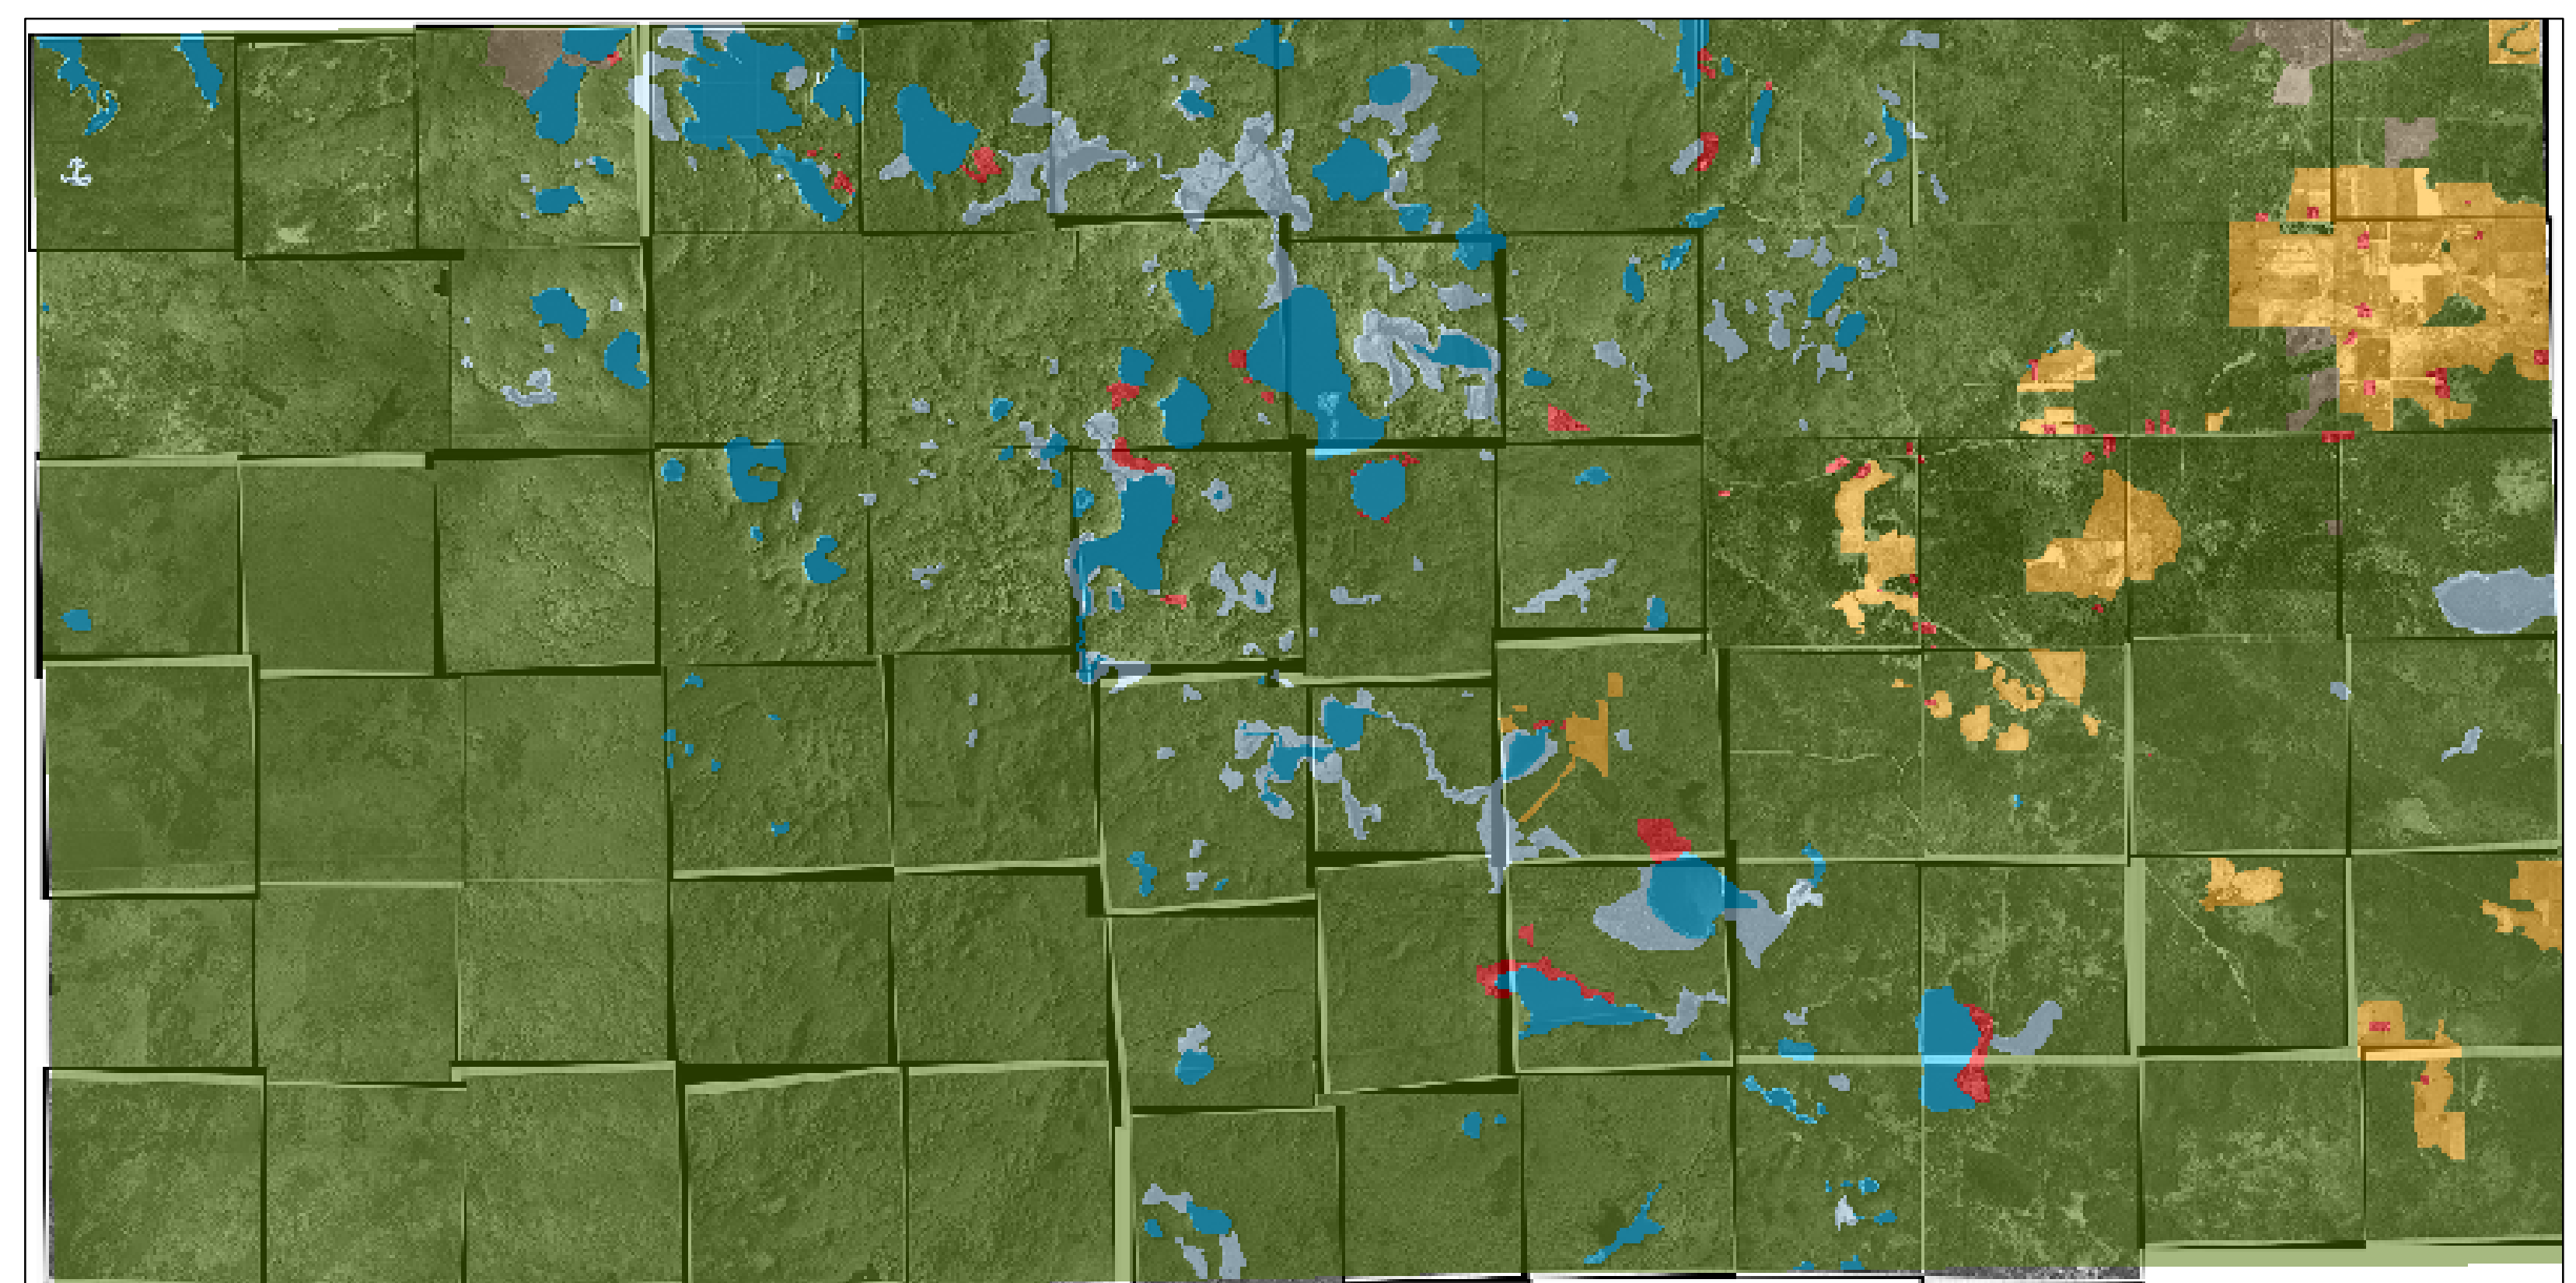

# Town of Delta Historic Land Use: 1938 - 2005

1938 Aerial Photography

1938 Land Use

1972 Aerial Photography

1972 Land Use

2005 Aerial Photography

2005 Land Use

FACTORS INFLUENCING LAND PARCELIZATION IN AMENITY RICH RURAL AREAS AND THE POTENTIAL CONSEQUENCES OF PLANNING AND POLICY VARIABLES  
 CONTRACT/GRANT/AGREEMENT NO: 2005-35401-15924  
 PROPOSAL NO: 2005-01393