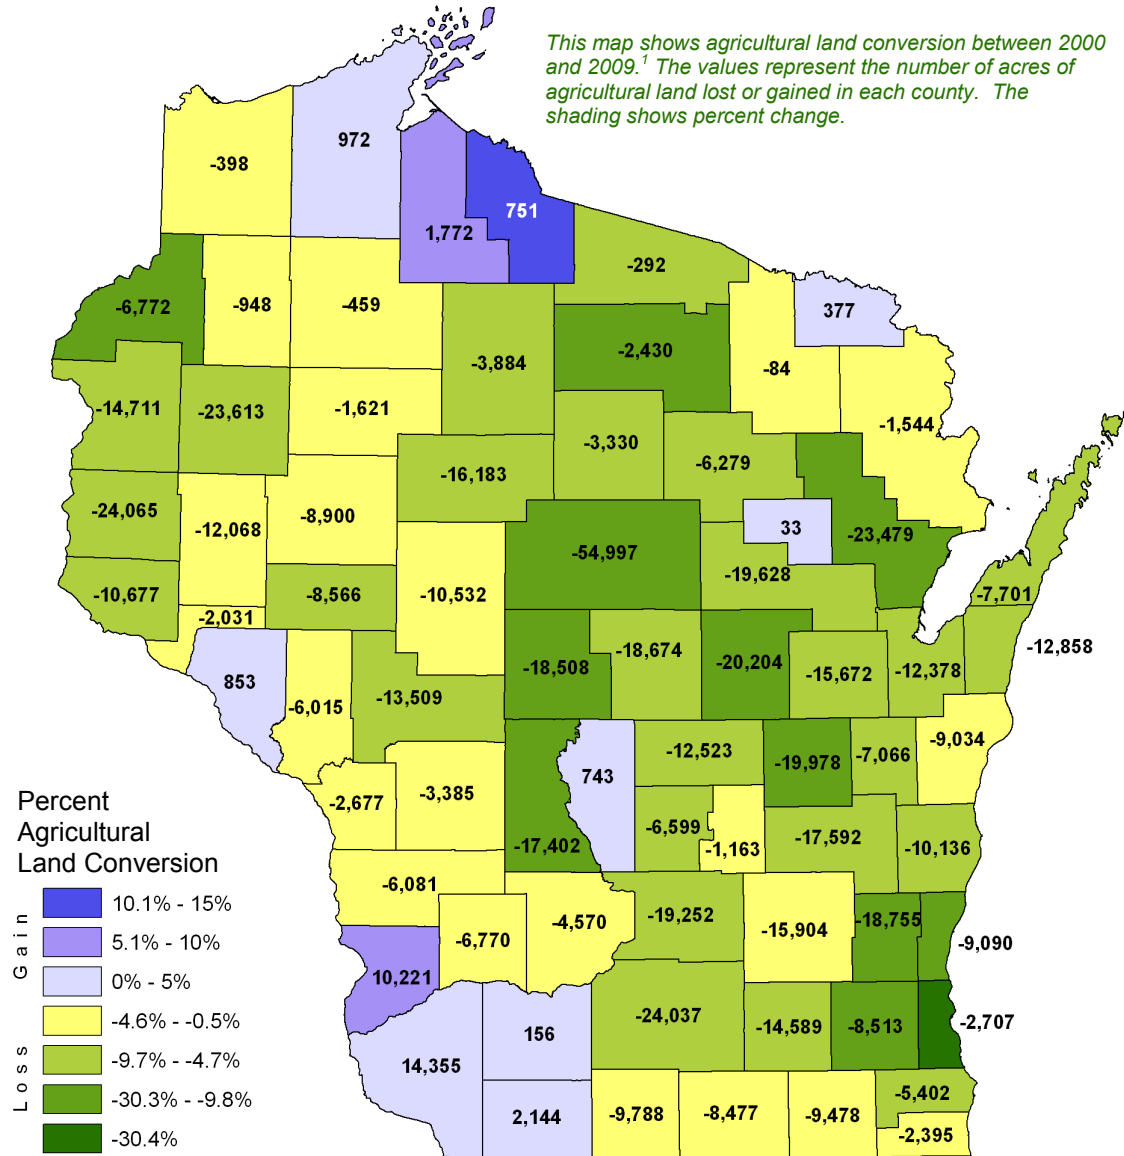

Agricultural Land Use Change

Map created by Dan McFarlane, Center for Land Use Education, 2010.
¹ Wisconsin Department of Revenue, Statement of Assessment, 2000 and 2009.