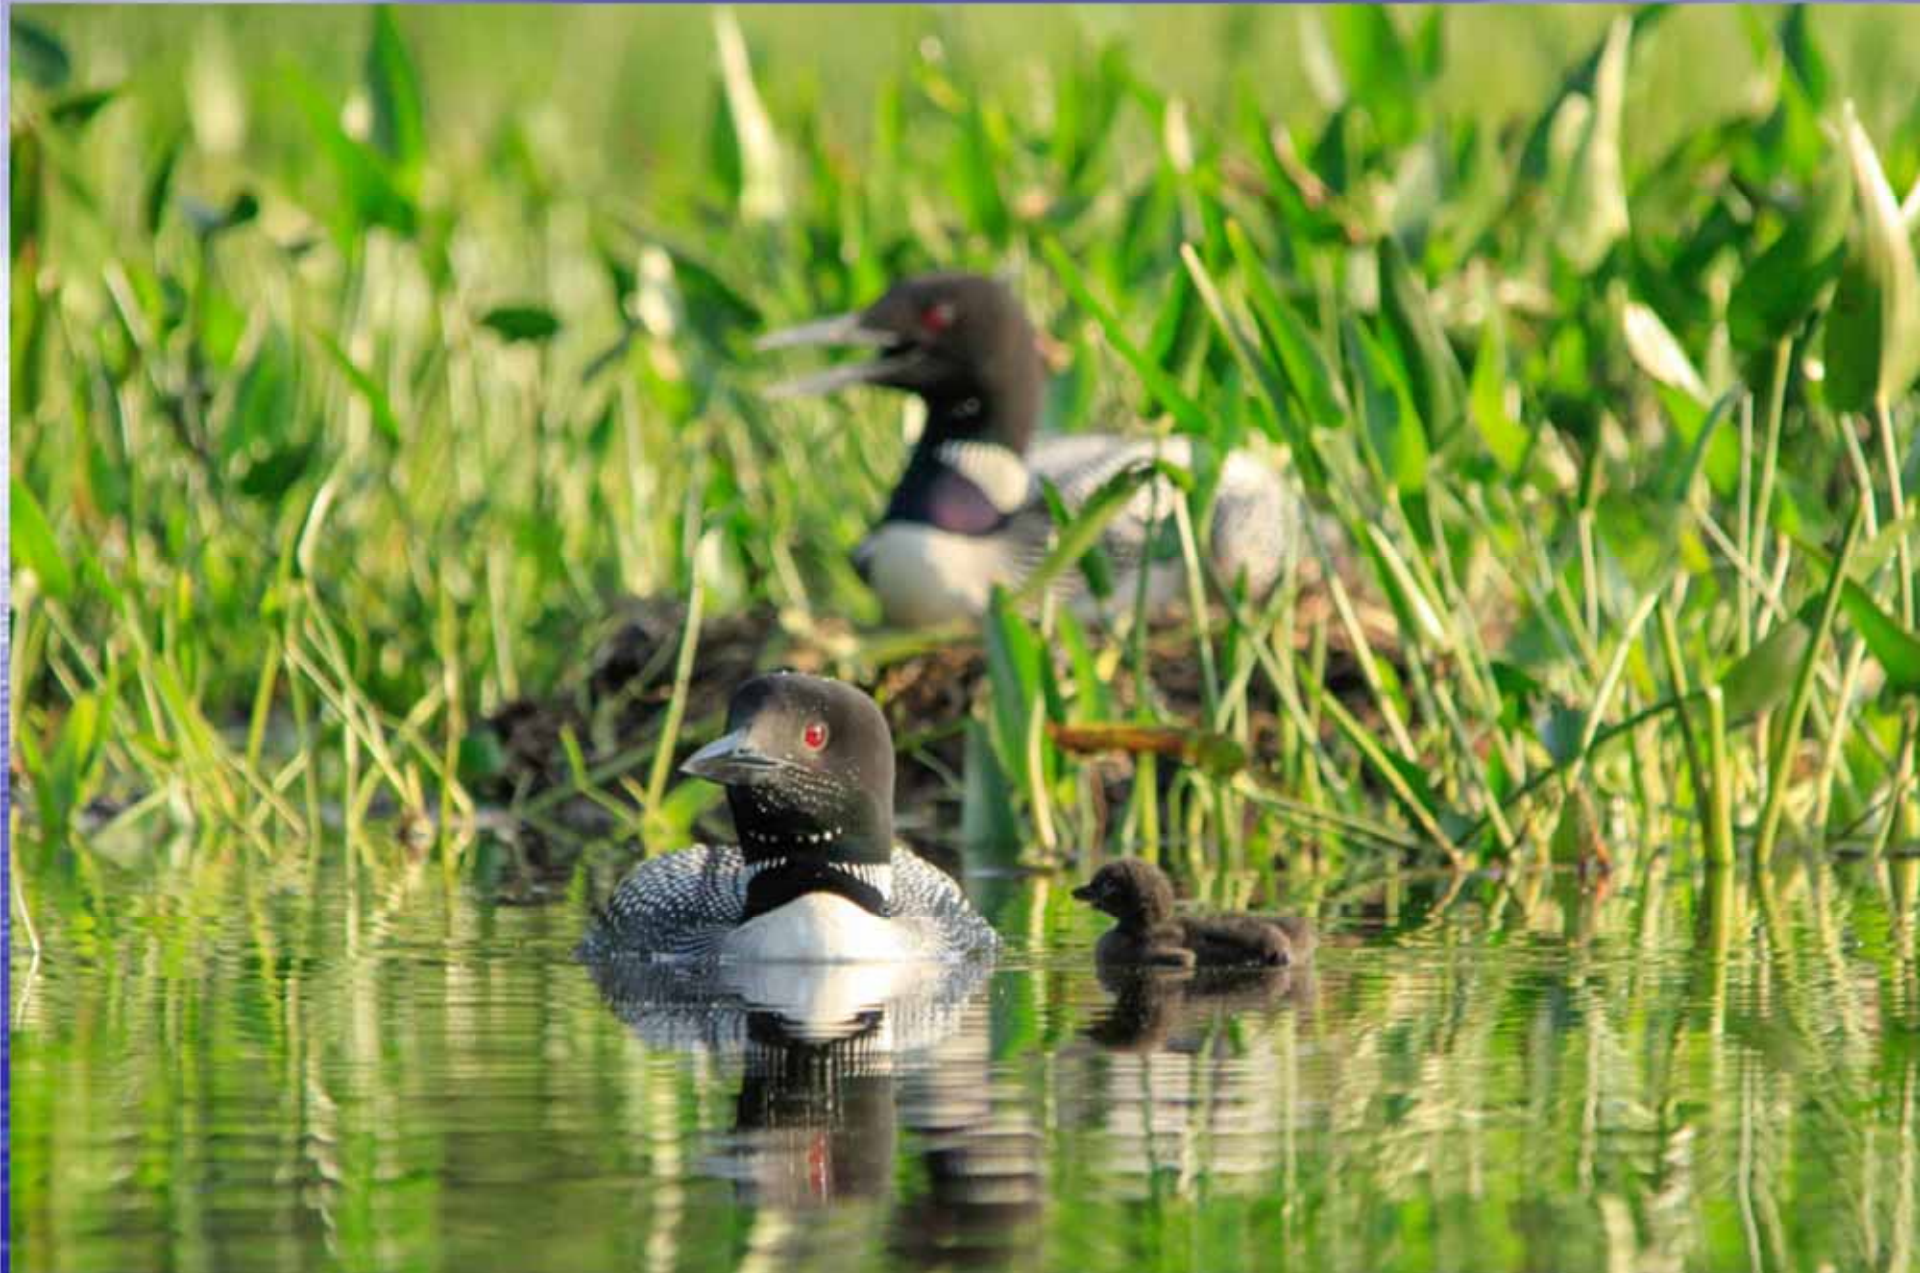

TERRITORIAL PAIRS

INTRUDERS

LOON NESTS

Chick Survival

LOON BANDS

Photo – Matt Erlandson

LOON

Colinus aurifer

(Order Galliformes) is the most powerful forward thrust is provided by kicking its feet outward, pulling them backward, and toward the body. The tarsus is flattened, and a long extension of the tibia permits a powerful muscle of the tarsus. The upper leg and its muscles fit smoothly into the body.