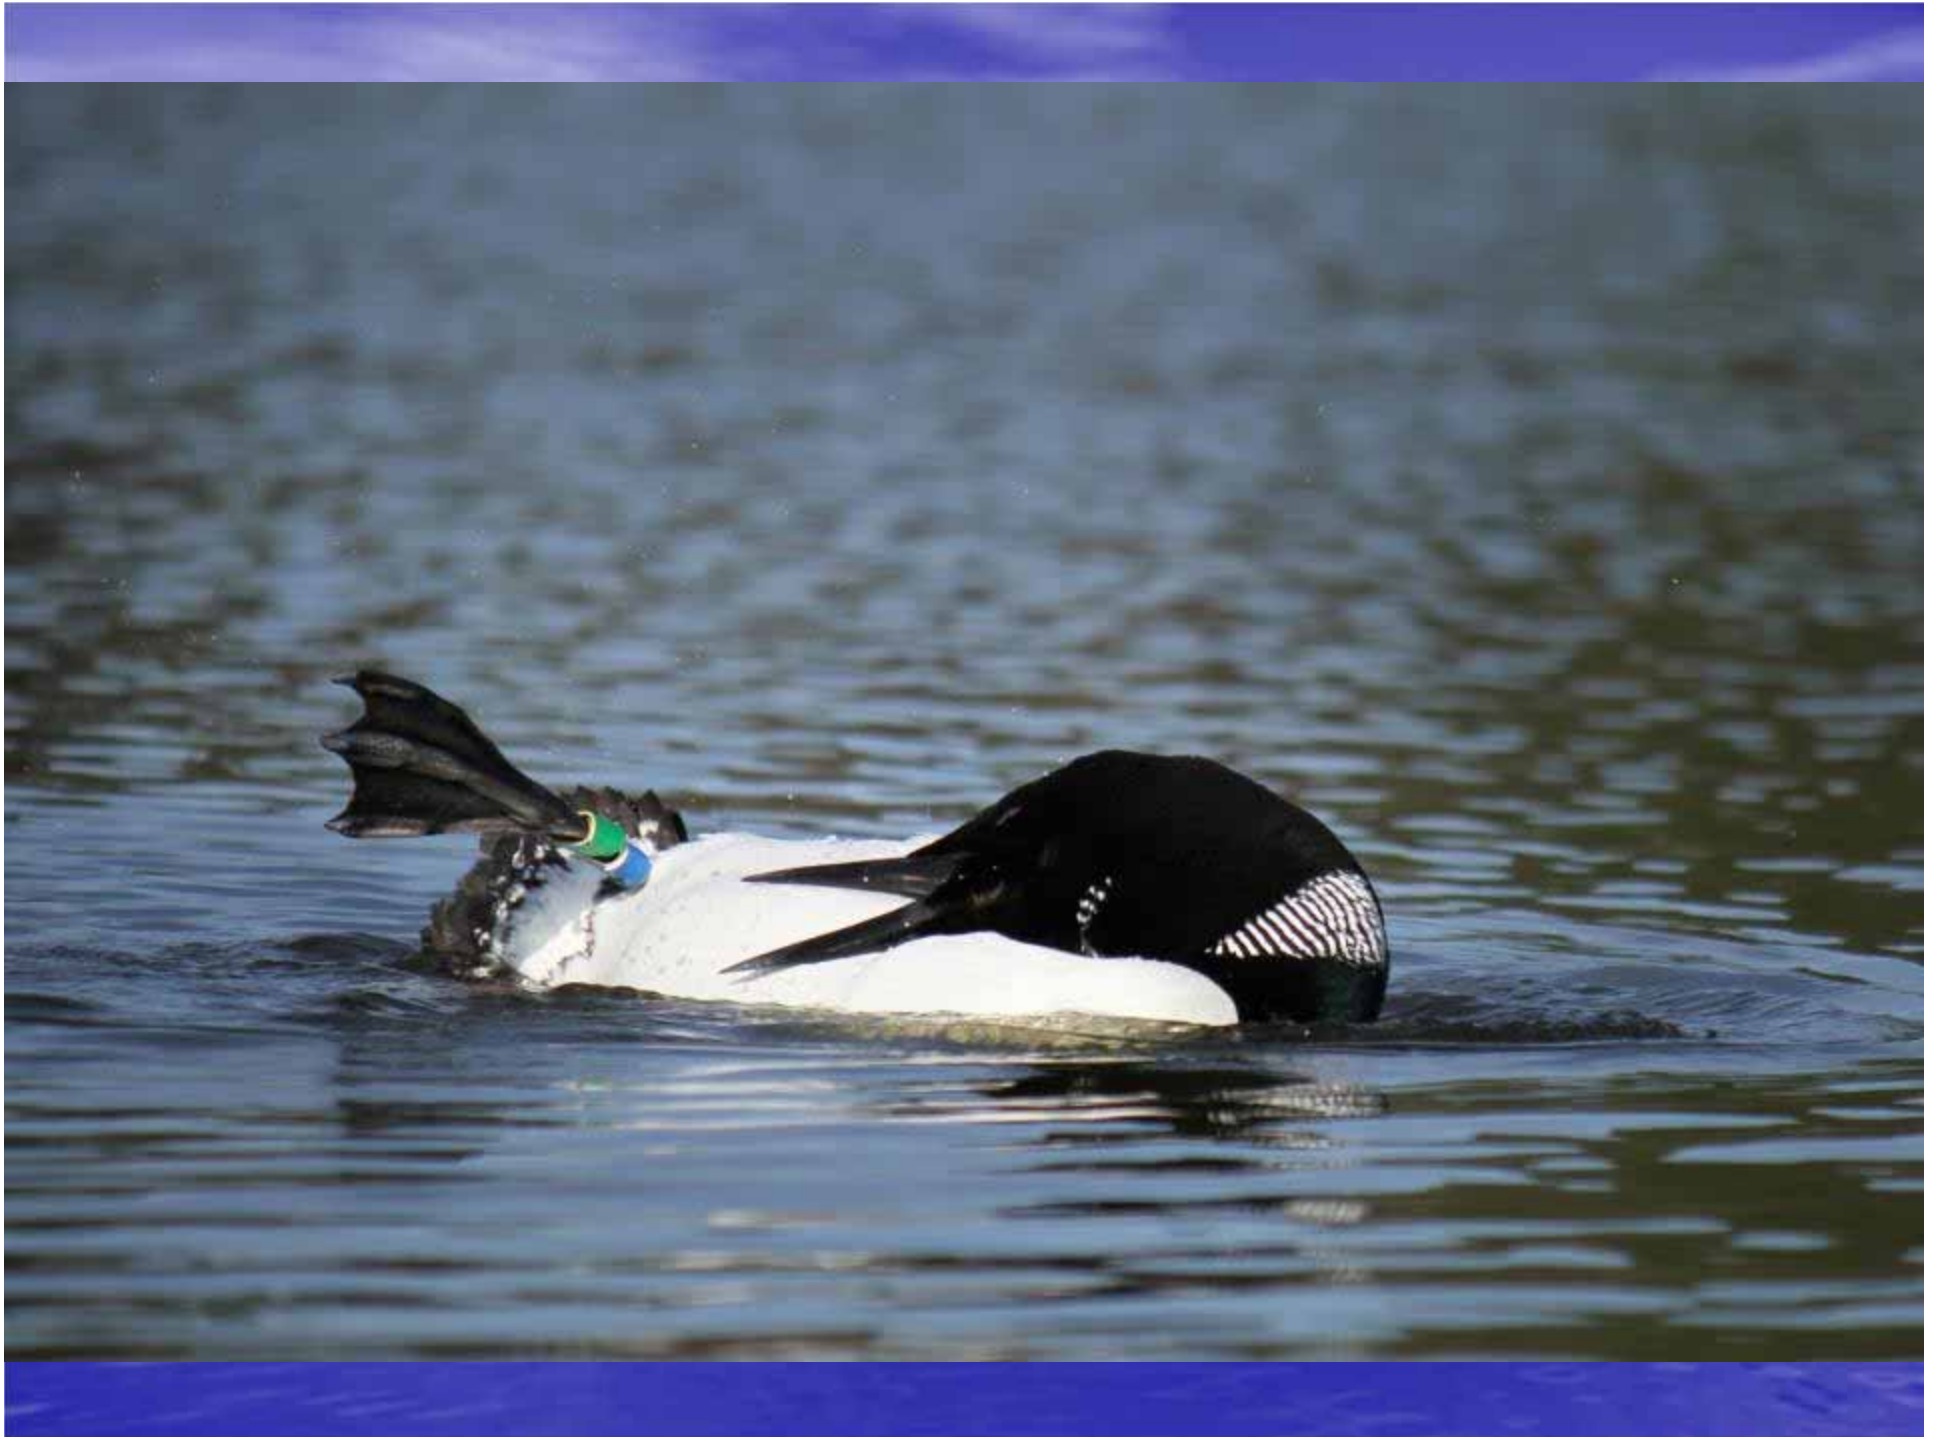

TERRITORIAL PAIRS

INTRUDERS

LOON NESTS

Chick Survival

LOON BANDS

Photo – Matt Erlandson

LOON

Colinus aurifer

(Order Galliformes) is the most powerful forward thrust is provided by kicking its feet outward, pulling them backward, and toward the body. The tarsus is flattened, and a long extension of the tibia permits a powerful muscle of the tarsus. The upper leg and its muscles fit smoothly into the body.