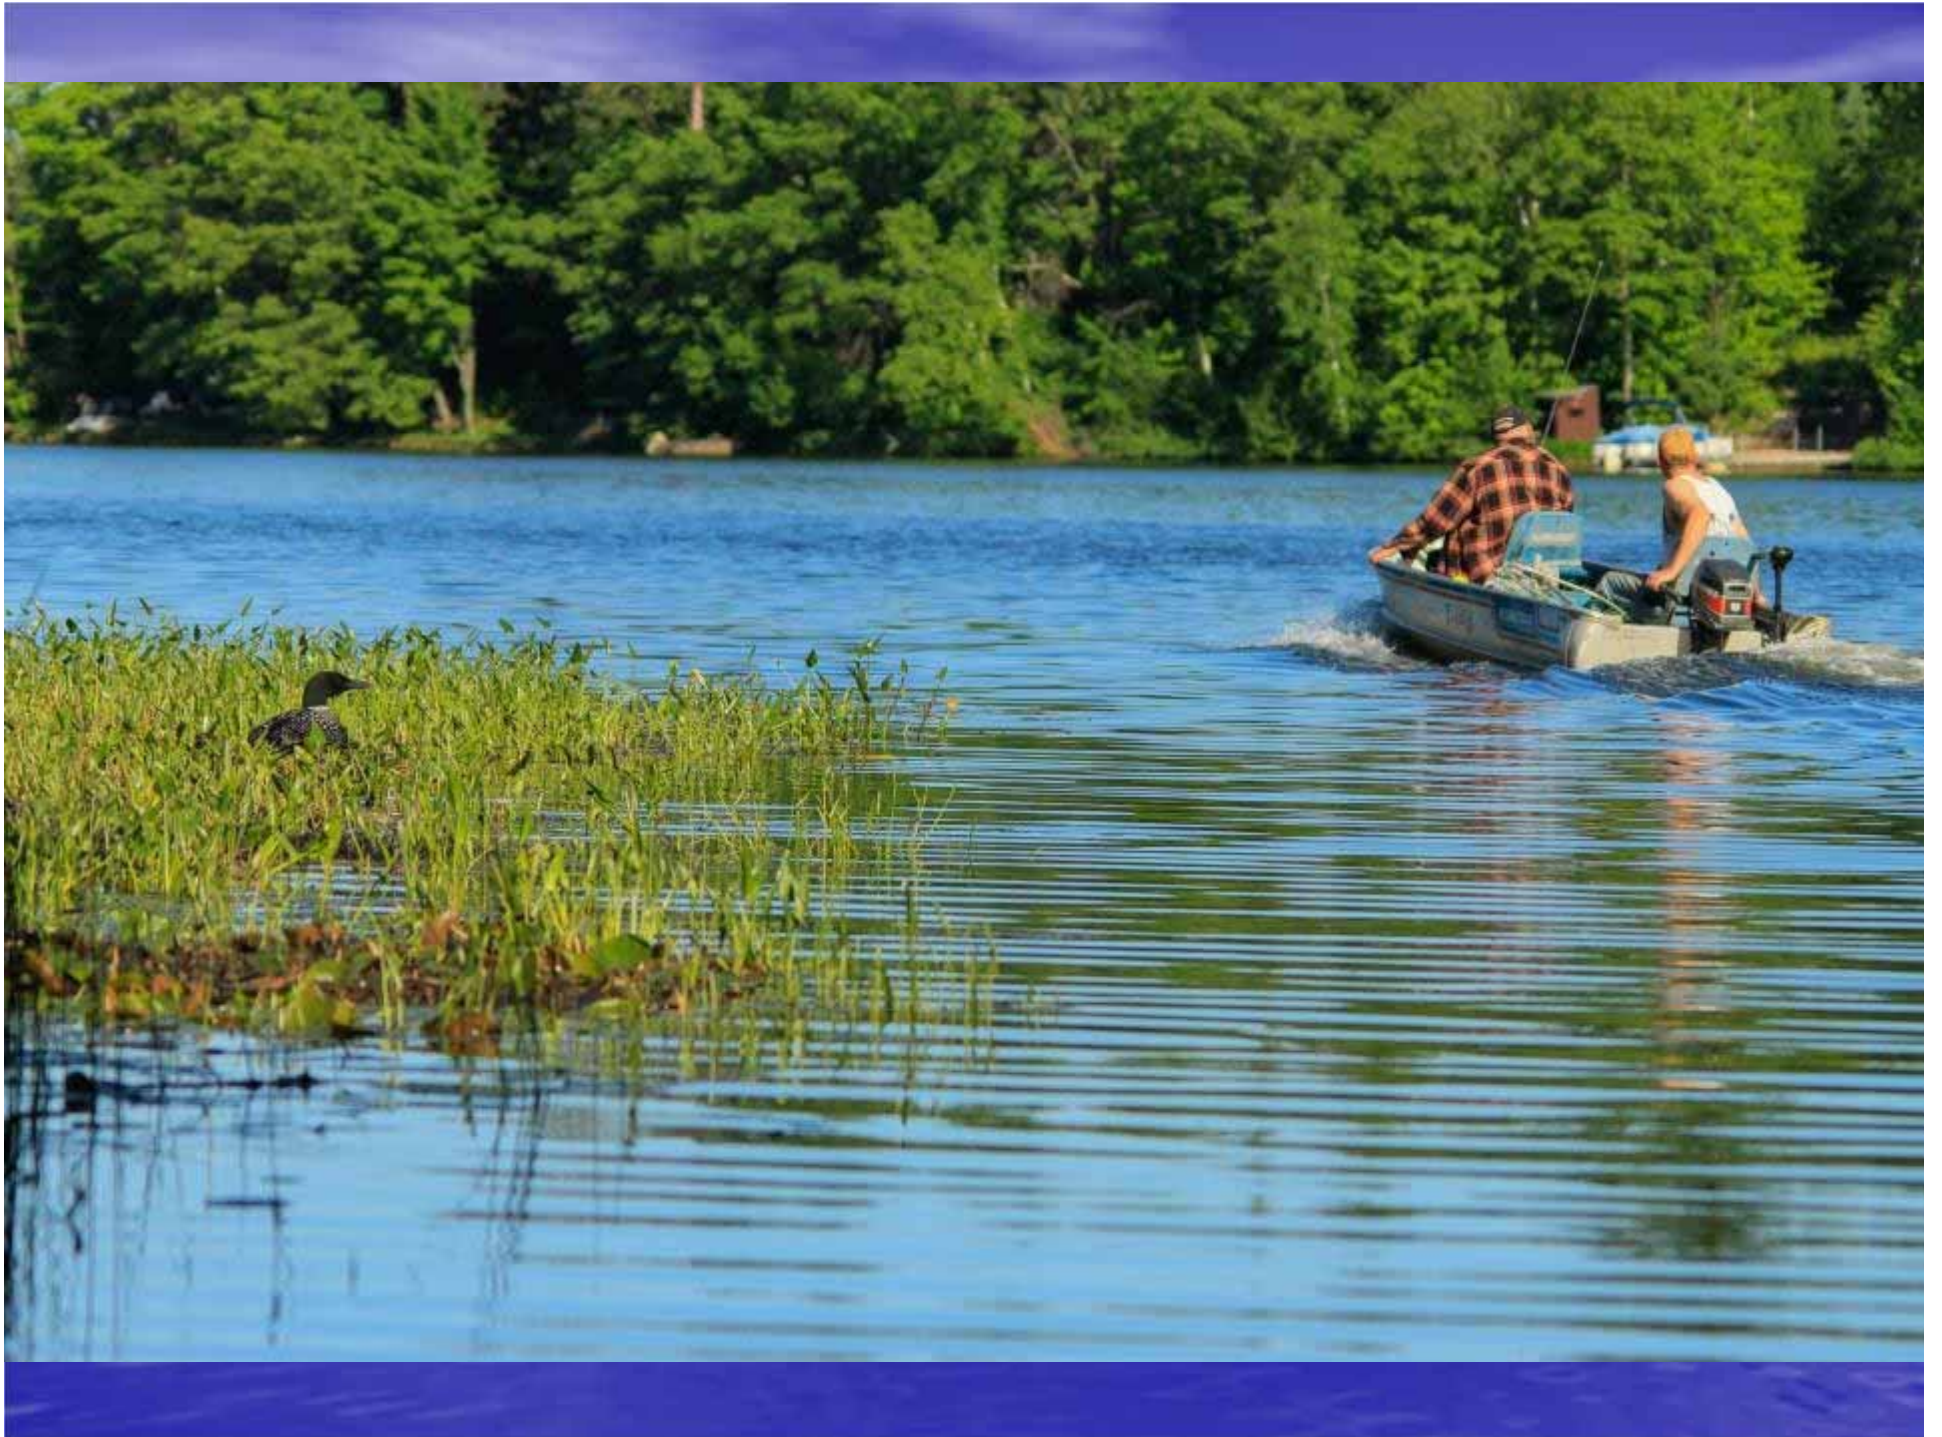

TERRITORIAL PAIRS

INTRUDERS

LOON NESTS

Chick Survival

LOON BANDS

Photo – Matt Erlandson

LOON

Colinus aurifer

(Order Galliformes) is the most powerful forward thrust is provided by kicking its feet outward, pulling them backward, and toward the body. The tarsus is flattened, and a long extension of the tibia permits a powerful muscle of the tarsus. The upper leg and its muscles fit smoothly into the body.