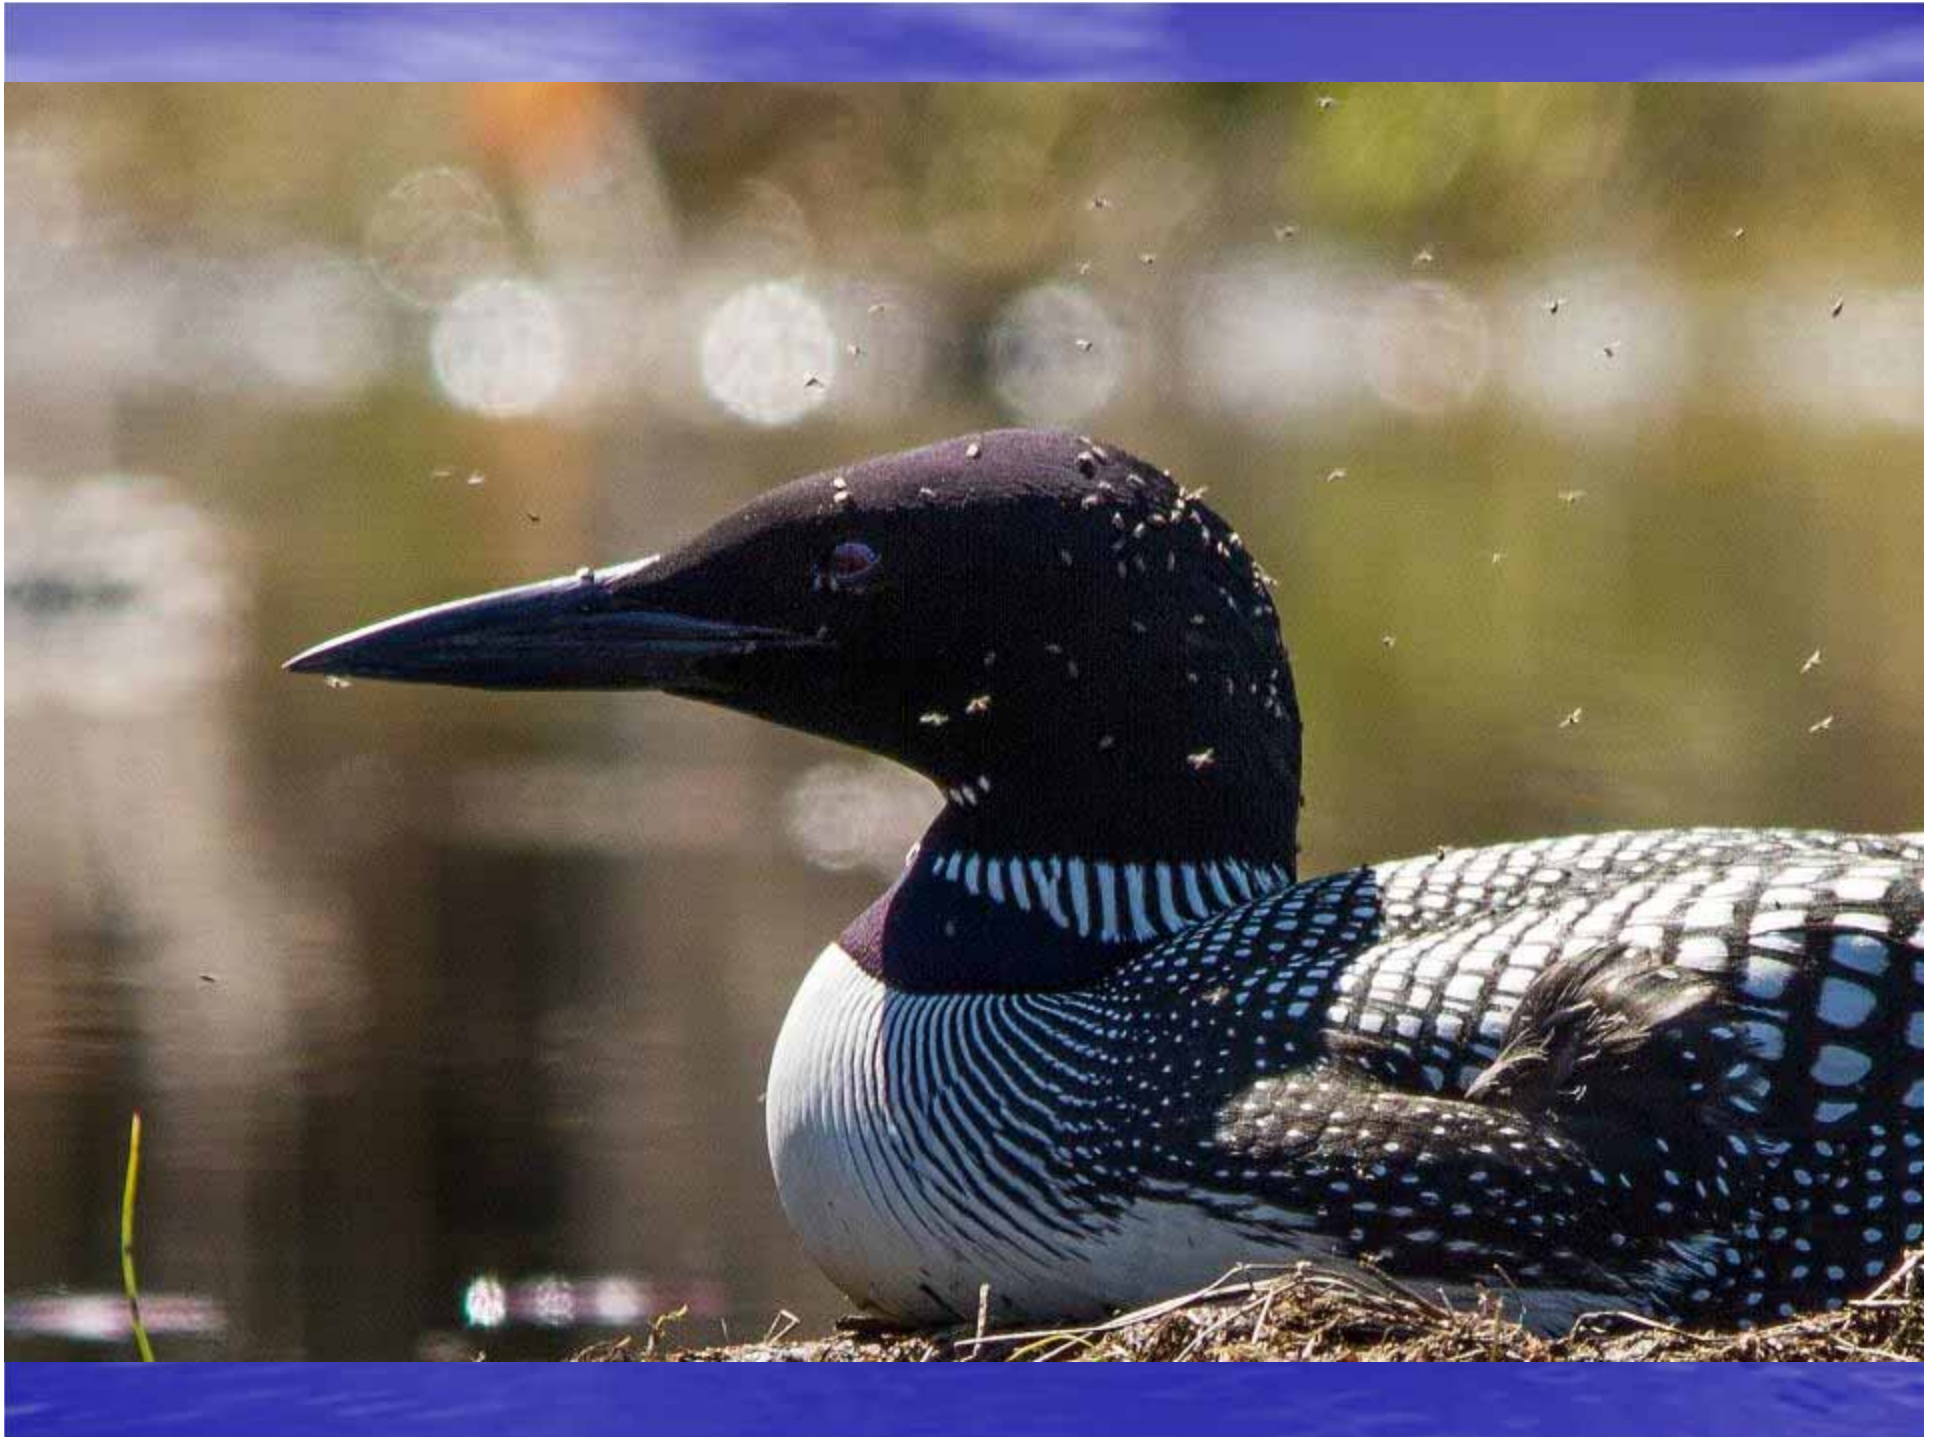

TERRITORIAL PAIRS

INTRUDERS

LOON NESTS

Chick Survival

LOON BANDS

Photo – Matt Erlandson

LOON

Colinus aurifer

(Order Galliformes) is the most powerful forward thrust is provided by kicking its feet outward, pulling them backward, and toward the body. The tarsus is flattened, and a long extension of the tibia permits a powerful muscle of the tarsus. The upper leg and its muscles fit smoothly into the body.