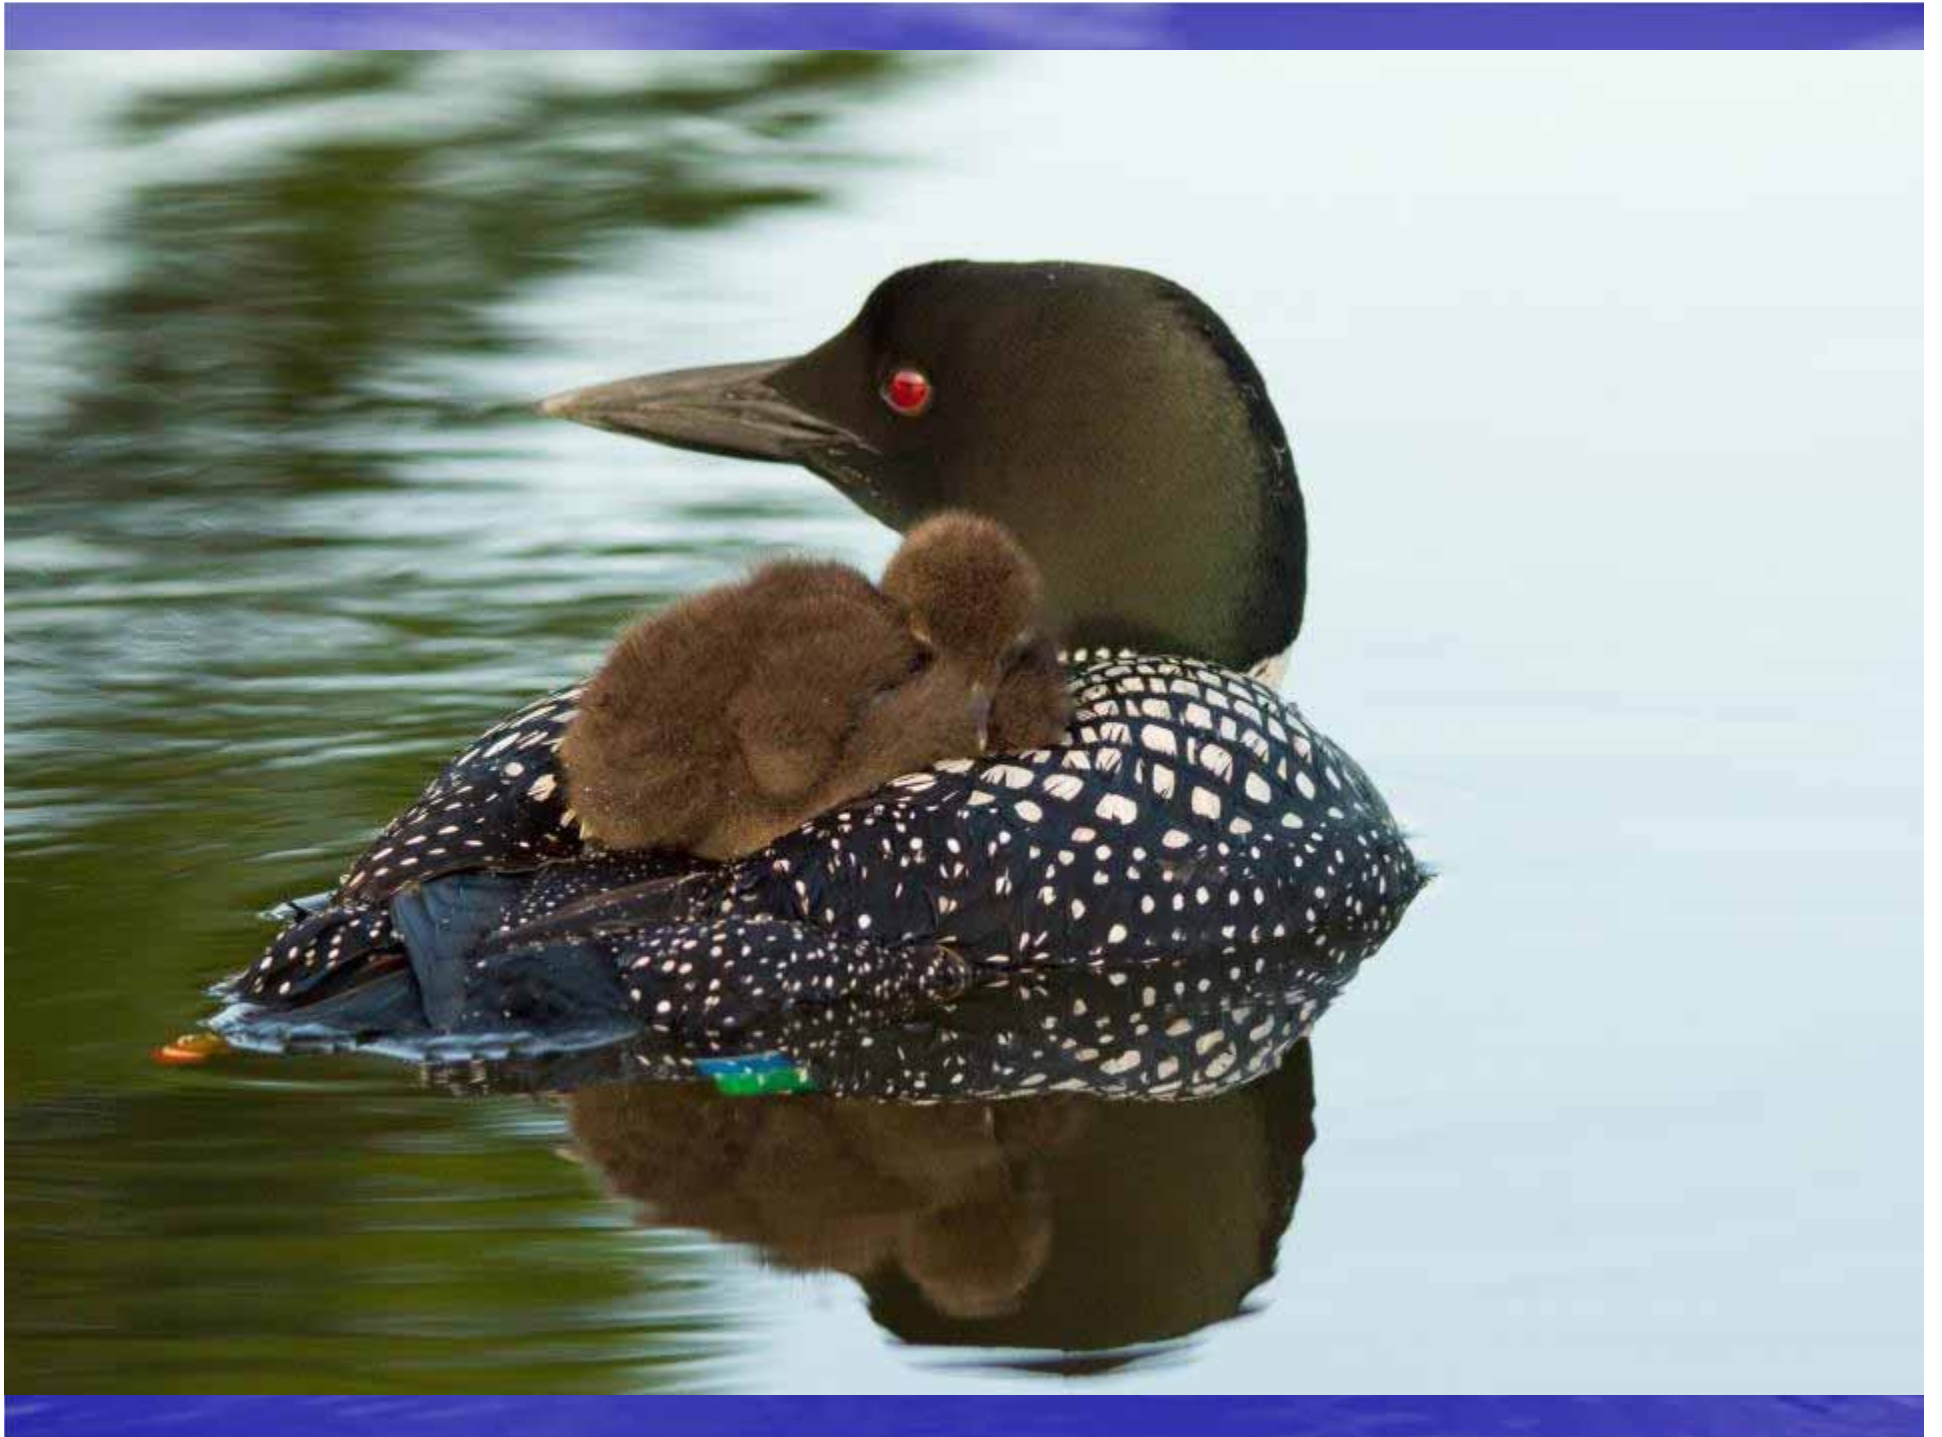

TERRITORIAL PAIRS

INTRUDERS

LOON NESTS

Chick Survival

LOON BANDS

Photo – Matt Erlandson

LOON

Colinus aurifer

(Order Galliformes) is the most powerful forward thrust is provided by kicking its feet outward, pulling them backward, and toward the body. The tarsus is flattened, and a long extension of the tibia permits a powerful muscle of the tarsus. The upper leg and its muscles fit smoothly into the body.