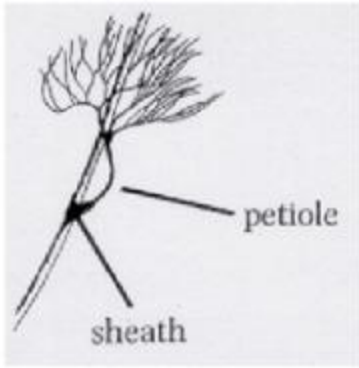

# Aquatic Plants with Finely Divided Leaves

**Eurasian  
water-milfoil**

**More than  
12 pairs of  
leaflets**

**Water-milfoil  
have leaves like  
feathers**

**Northern  
water-milfoil**

**Fewer than  
12 pairs of  
leaflets**

**White water crowfoot**

**Fanwort**

**Water marigold**

**Bladderwort**

# Plants with Finely Divided Leaves: Water-milfoil

<i>Myriophyllum sibiricum</i>	Northern water-milfoil
<i>Myriophyllum spicatum</i>	Eurasian water-milfoil
<i>Myriophyllum verticillatum</i>	Whorled water-milfoil
<i>Myriophyllum heterophyllum</i>	Various-leaved water-milfoil
<i>Myriophyllum farwellii</i>	Farwell's water-milfoil
<i>Myriophyllum alterniflorum</i>	Alternate-flowered water-milfoil
<i>(Myriophyllum tenellum)</i>	<i>(Dwarf water-milfoil)*</i>