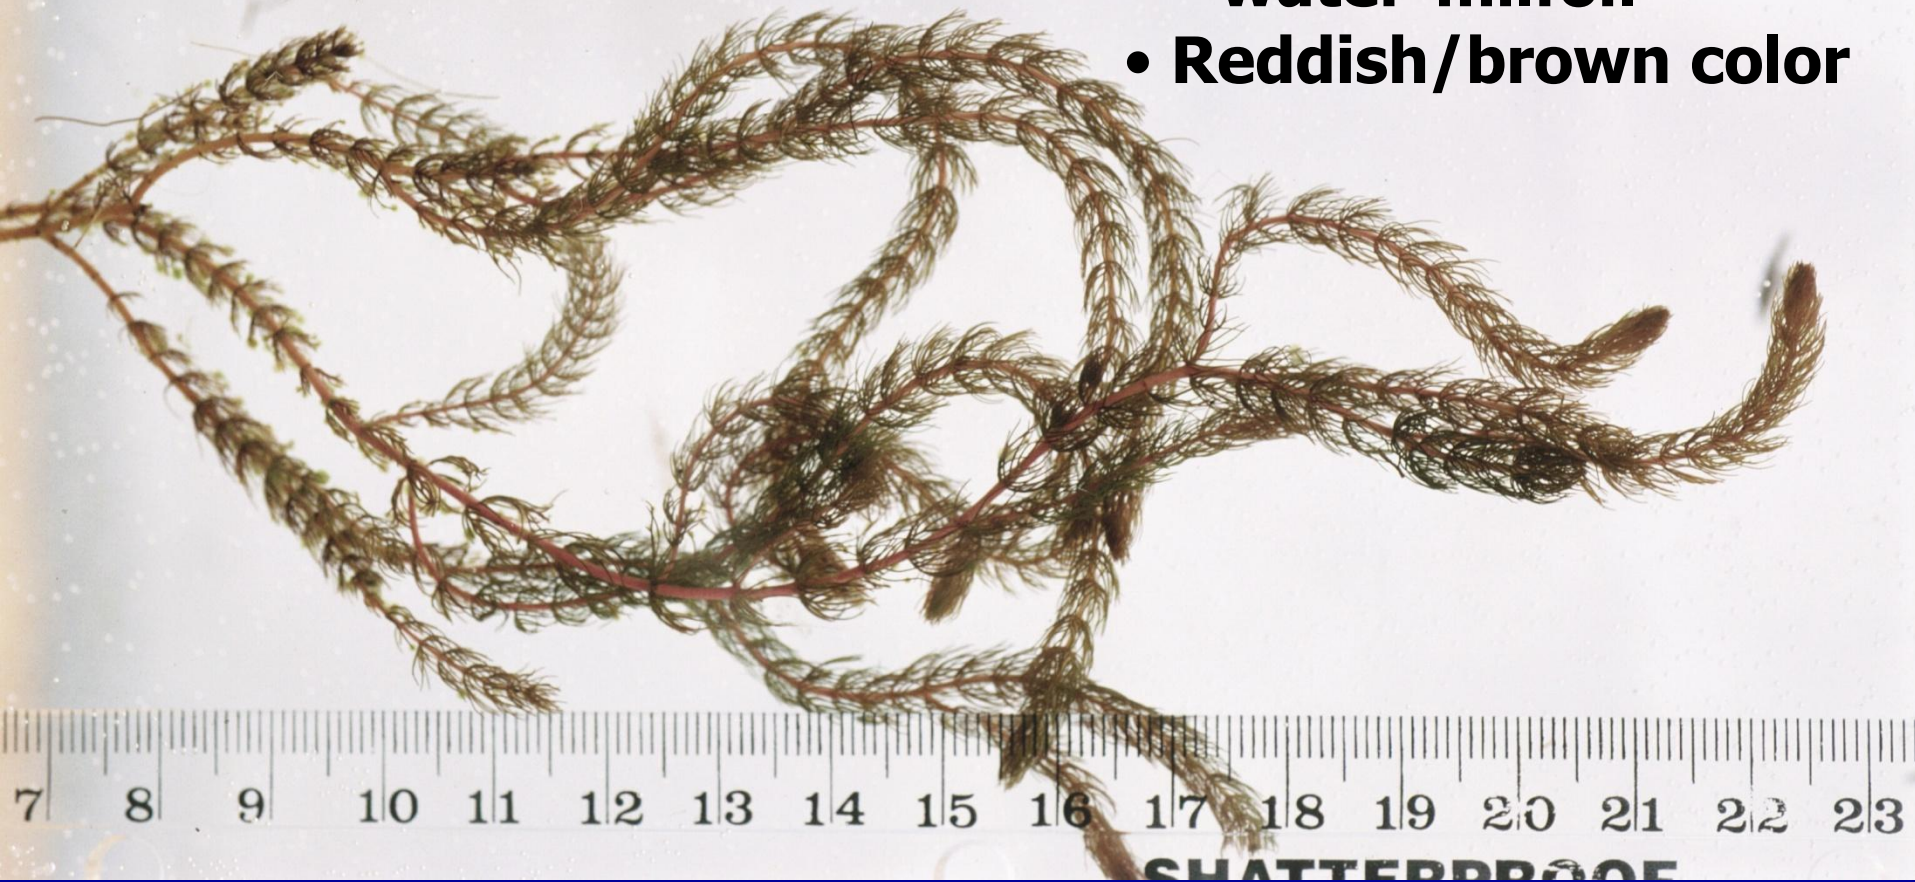

Myriophyllum alterniflorum

Alternate-flowered water-milfoil

- **Smaller than other water-milfoil**
- **Reddish/brown color**