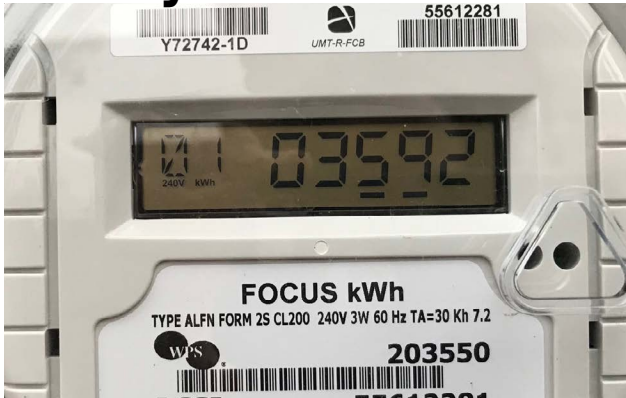

# SET A

**Sunday 7:10 AM**

**Monday 7:14 AM**

**Tuesday 7:22 AM**

**Wednesday 7:12 AM**

**Thursday 6:55 AM**

**Friday 7:05 AM**

**Saturday 7:11 AM**