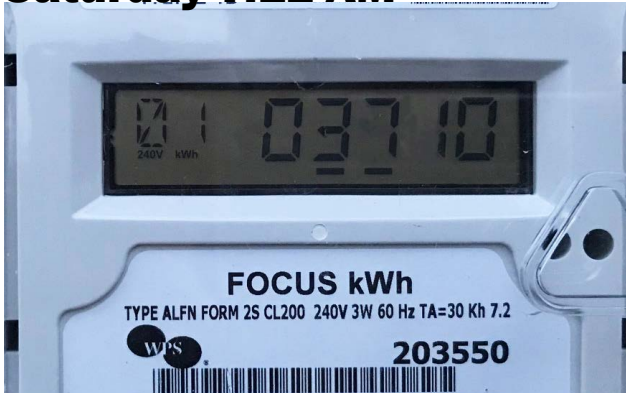

# SET A

**Sunday 7:10 AM**

**Monday 7:14 AM**

**Tuesday 7:22 AM**

**Wednesday 7:12 AM**

**Thursday 6:55 AM**

**Friday 7:05 AM**

**Saturday 7:11 AM**