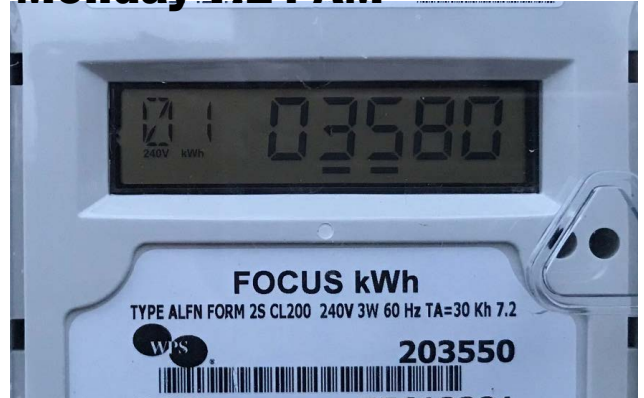

# SET A

**Sunday 7:10 AM**

**Monday 7:14 AM**

**Tuesday 7:22 AM**

**Wednesday 7:12 AM**

**Thursday 6:55 AM**

**Friday 7:05 AM**

**Saturday 7:11 AM**