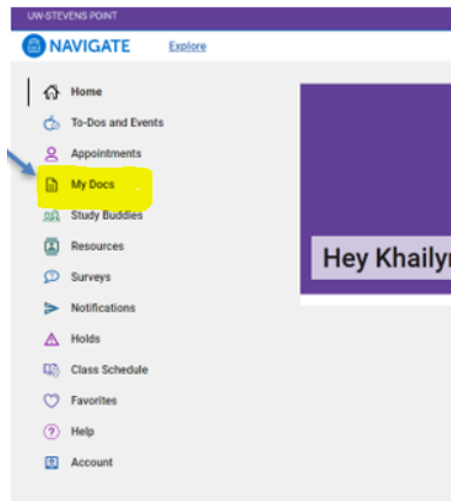

University of Wisconsin
Stevens Point

STEVENS POINT • MARSHFIELD • WAUSAU

Find your adviser's notes and recommendations in Navigate.

UWSP students use Navigate to help them stay on track. Students can view summaries of their advising appointments in Navigate.

- Meet with your academic adviser.
- Open the Navigate app or locate the desktop version online.
- Click on the My Docs file.
- View adviser appointment summaries.

Desktop View

MobileView

- Download Navigate in Google Play or the App Store by searching "Navigate Student"
- Search in the app for "Stevens Point"
- Use the same username and password you use for all your university accounts
- Remember to enable push notifications for updates and reminders!