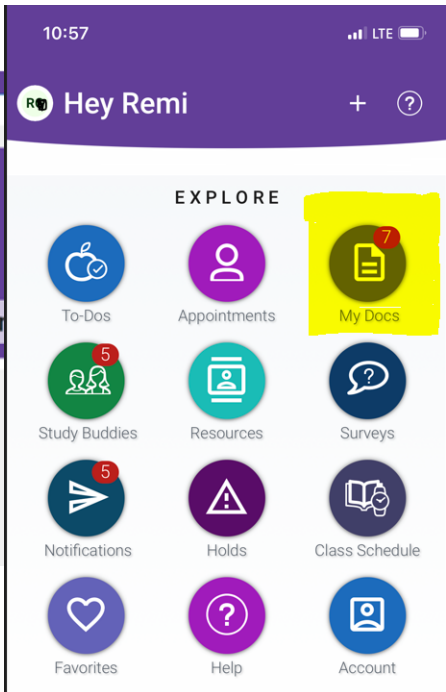

University of Wisconsin
Stevens Point

STEVENS POINT • MARSHFIELD • WAUSAU

Find your adviser's notes and recommendations in Navigate.

UWSP students use Navigate to help them stay on track. Students can view summaries of their advising appointments in Navigate.

- Meet with your academic adviser.
- Open the Navigate app or locate the desktop version online.
- Click on the My Docs file.
- View adviser appointment summaries.

Desktop View

MobileView

- Download Navigate in Google Play or the App Store by searching "Navigate Student"
- Search in the app for "Stevens Point"
- Use the same username and password you use for all your university accounts
- Remember to enable push notifications for updates and reminders!