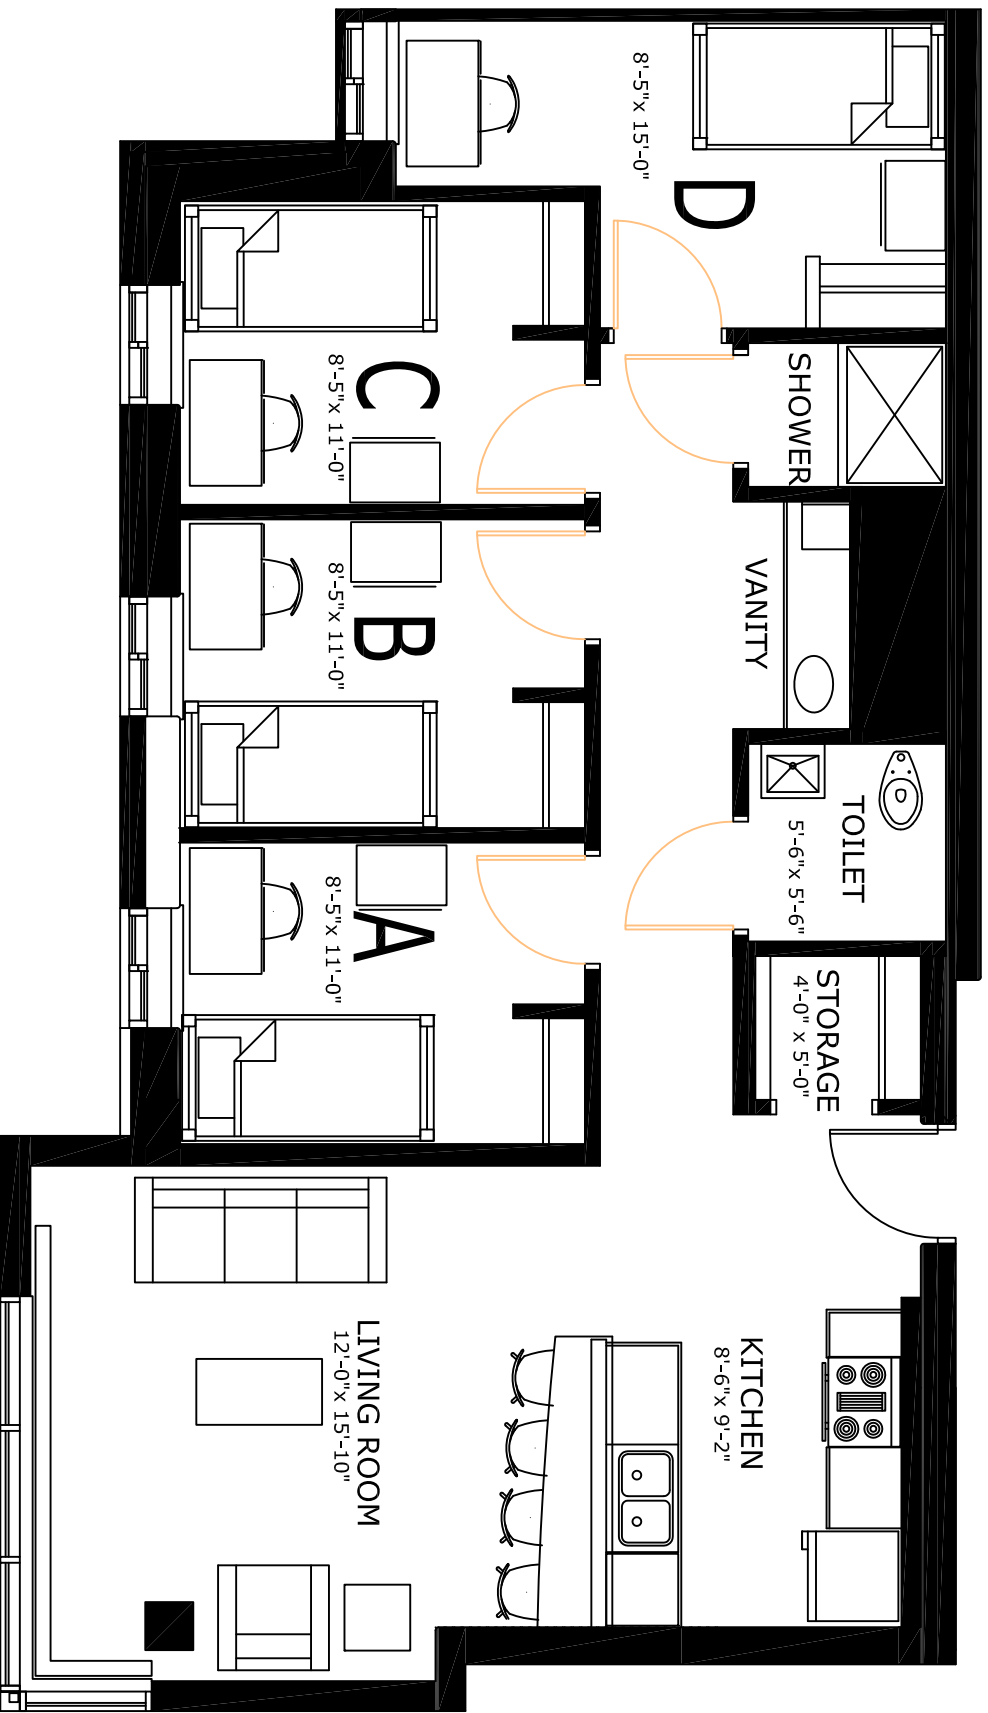

# University of Wisconsin Stevens Point SUITES @ 201 RESERVE UNIT TYPE H

*Please Note: Dimensions are approximate and are not to be considered as exact measurements.*

## ROOMS:

E140, E240, E340, E440, E540