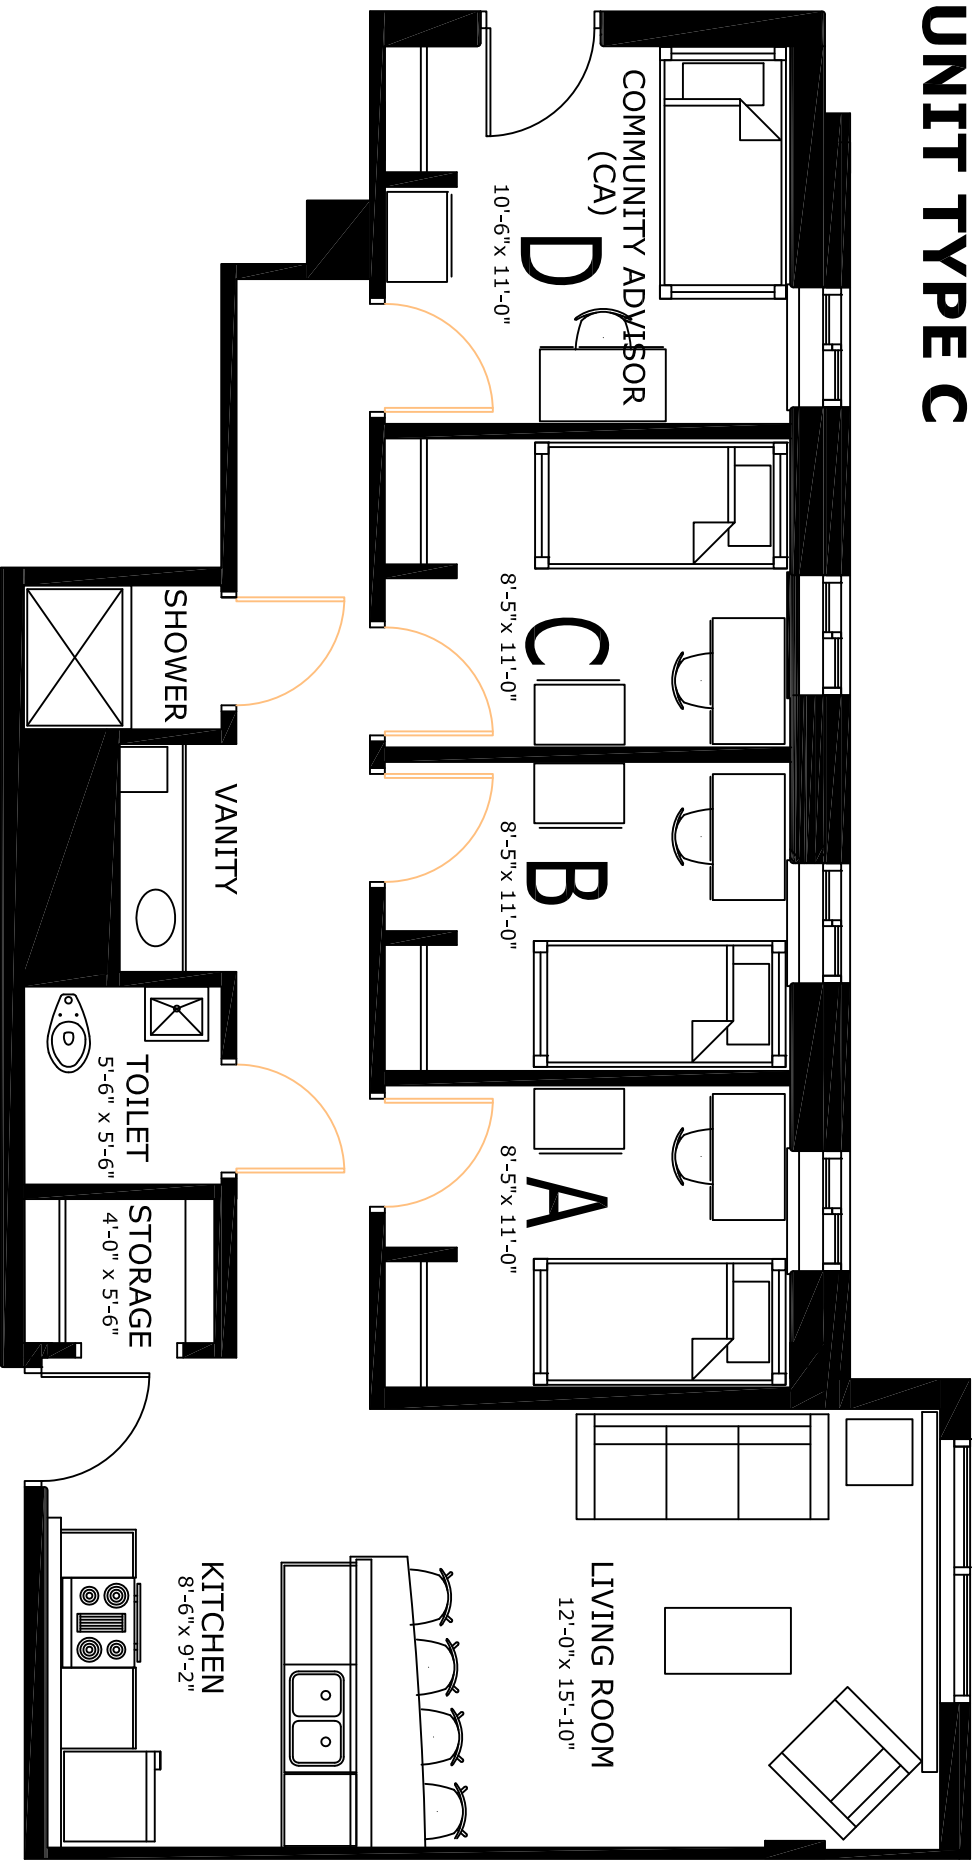

University of Wisconsin Stevens Point SUITES @ 201 RESERVE UNIT TYPE C

Please Note: Dimensions are approximate and are not to be considered as exact measurements

ROOMS:

E121, E221, E321, E421, E521