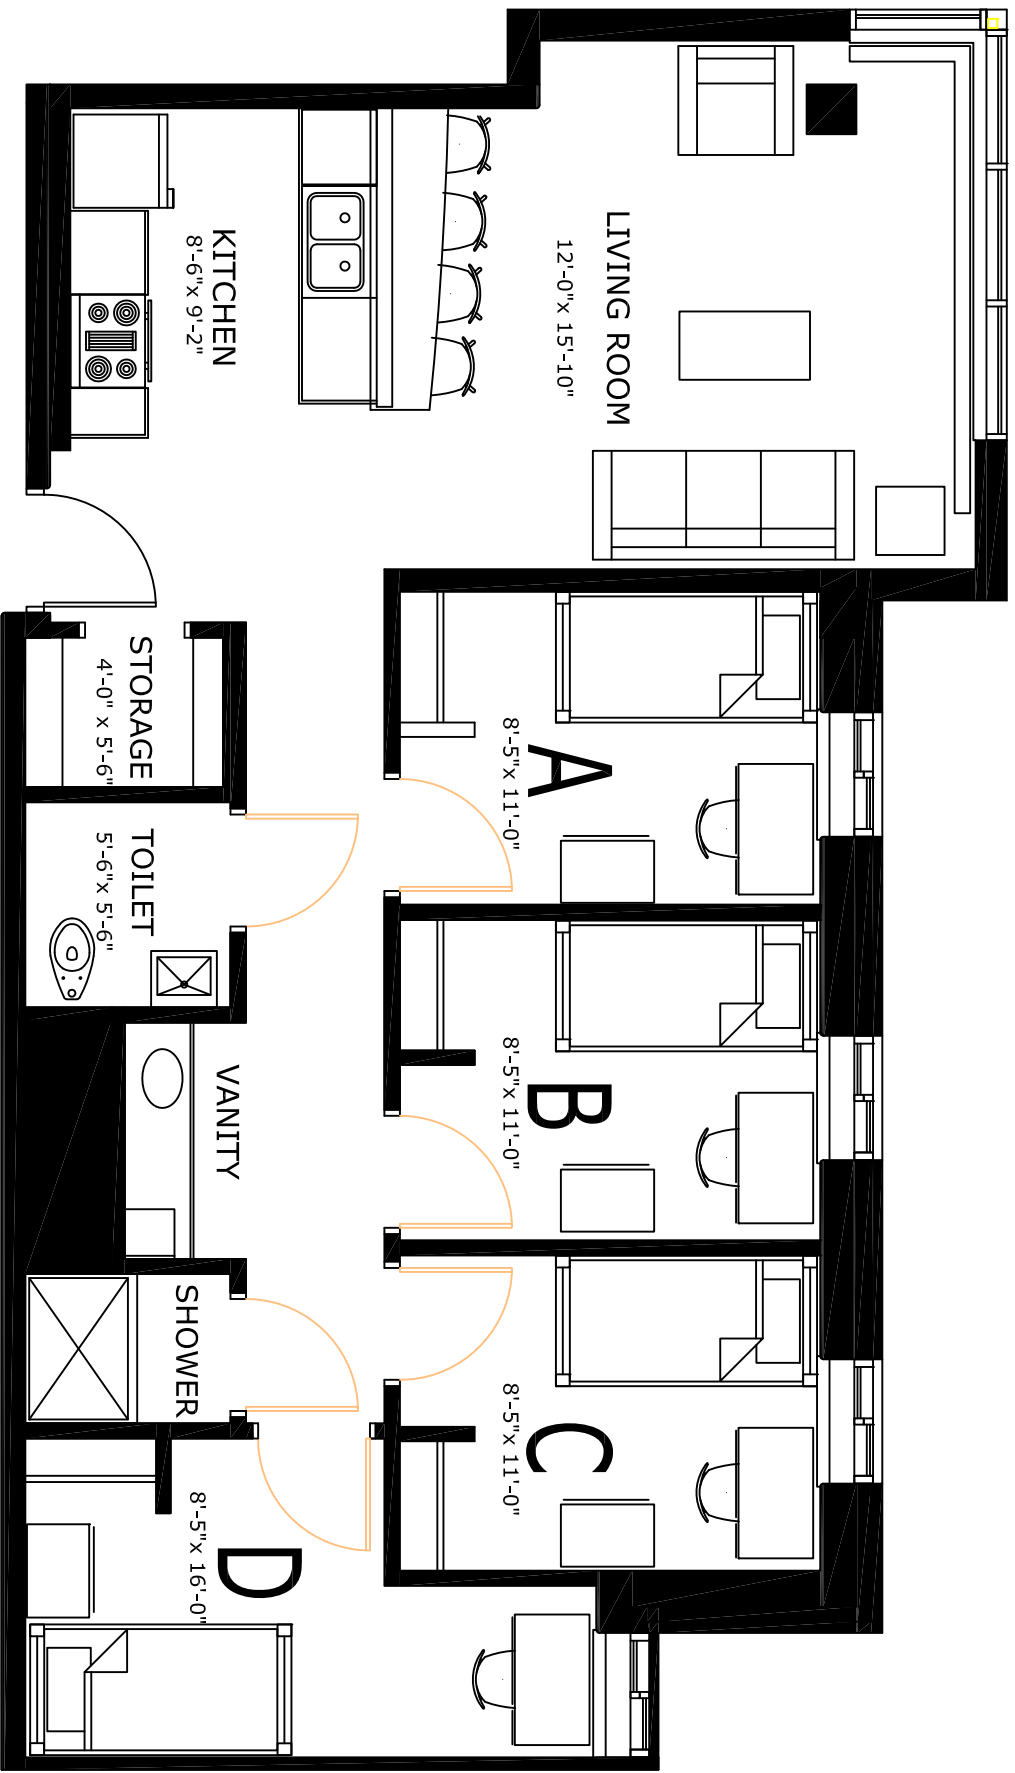

# University of Wisconsin Stevens Point SUITES @ 201 RESERVE UNIT TYPE A

*Please Note: Dimensions are approximate and are not to be considered as exact measurements.*

## **ROOMS:**

**W231, W331, W431, W531**