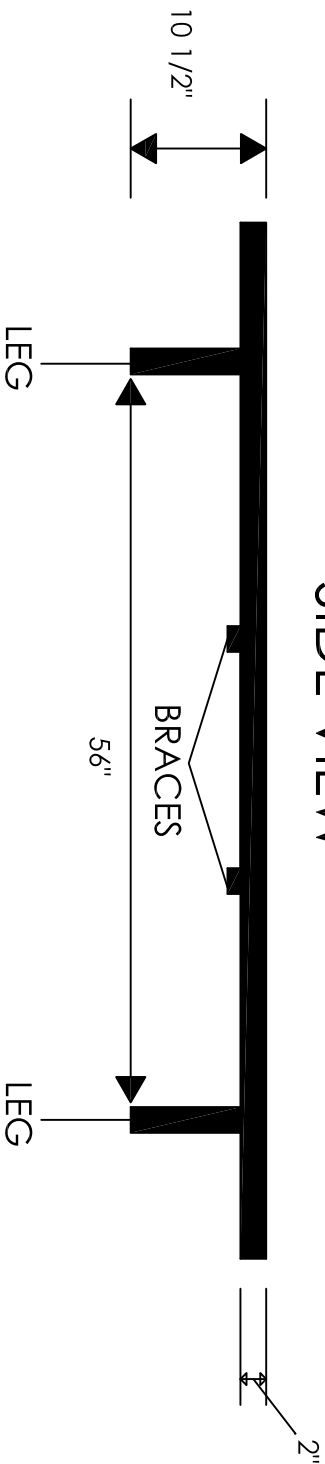

Standard Bed Frame

MATTRESS SIZE: 36" w x 80" l x 6" h

BOTTOM VIEW

SIDE VIEW

NOTE: Dimensions provided are close approximations and are not to be considered as exact measurements. Please allow for minor variances between bed frames.

University of Wisconsin Stevens Point	
Project Name: Standard Bed Frame	
Project Location: Residence Halls <small>(exception: Suites @ 201)</small>	
Sheet Title: Plan View	REVISION NUMBER:
Date: 2013	By: Cindy Von Gnechten