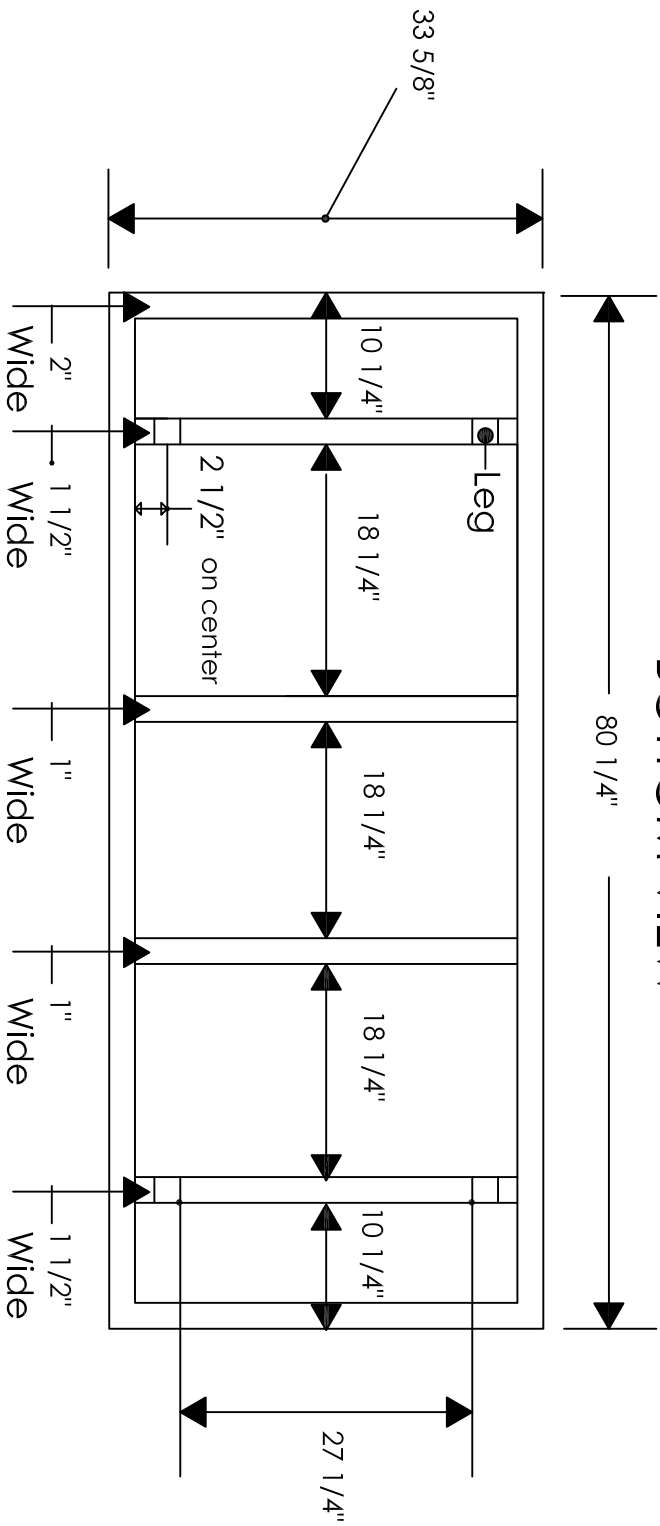

Standard Bed Frame

MATTRESS SIZE: 36" w x 80" l x 6" h

BOTTOM VIEW

SIDE VIEW

NOTE: Dimensions provided are close approximations and are not to be considered as exact measurements. Please allow for minor variances between bed frames.

University of Wisconsin Stevens Point	
Project Name: Standard Bed Frame	
Project Location: Residence Halls <small>(exception: Suites @ 201)</small>	
Sheet Title: Plan View	REVISION NUMBER:
Date: 2013	By: Cindy Von Gnechten