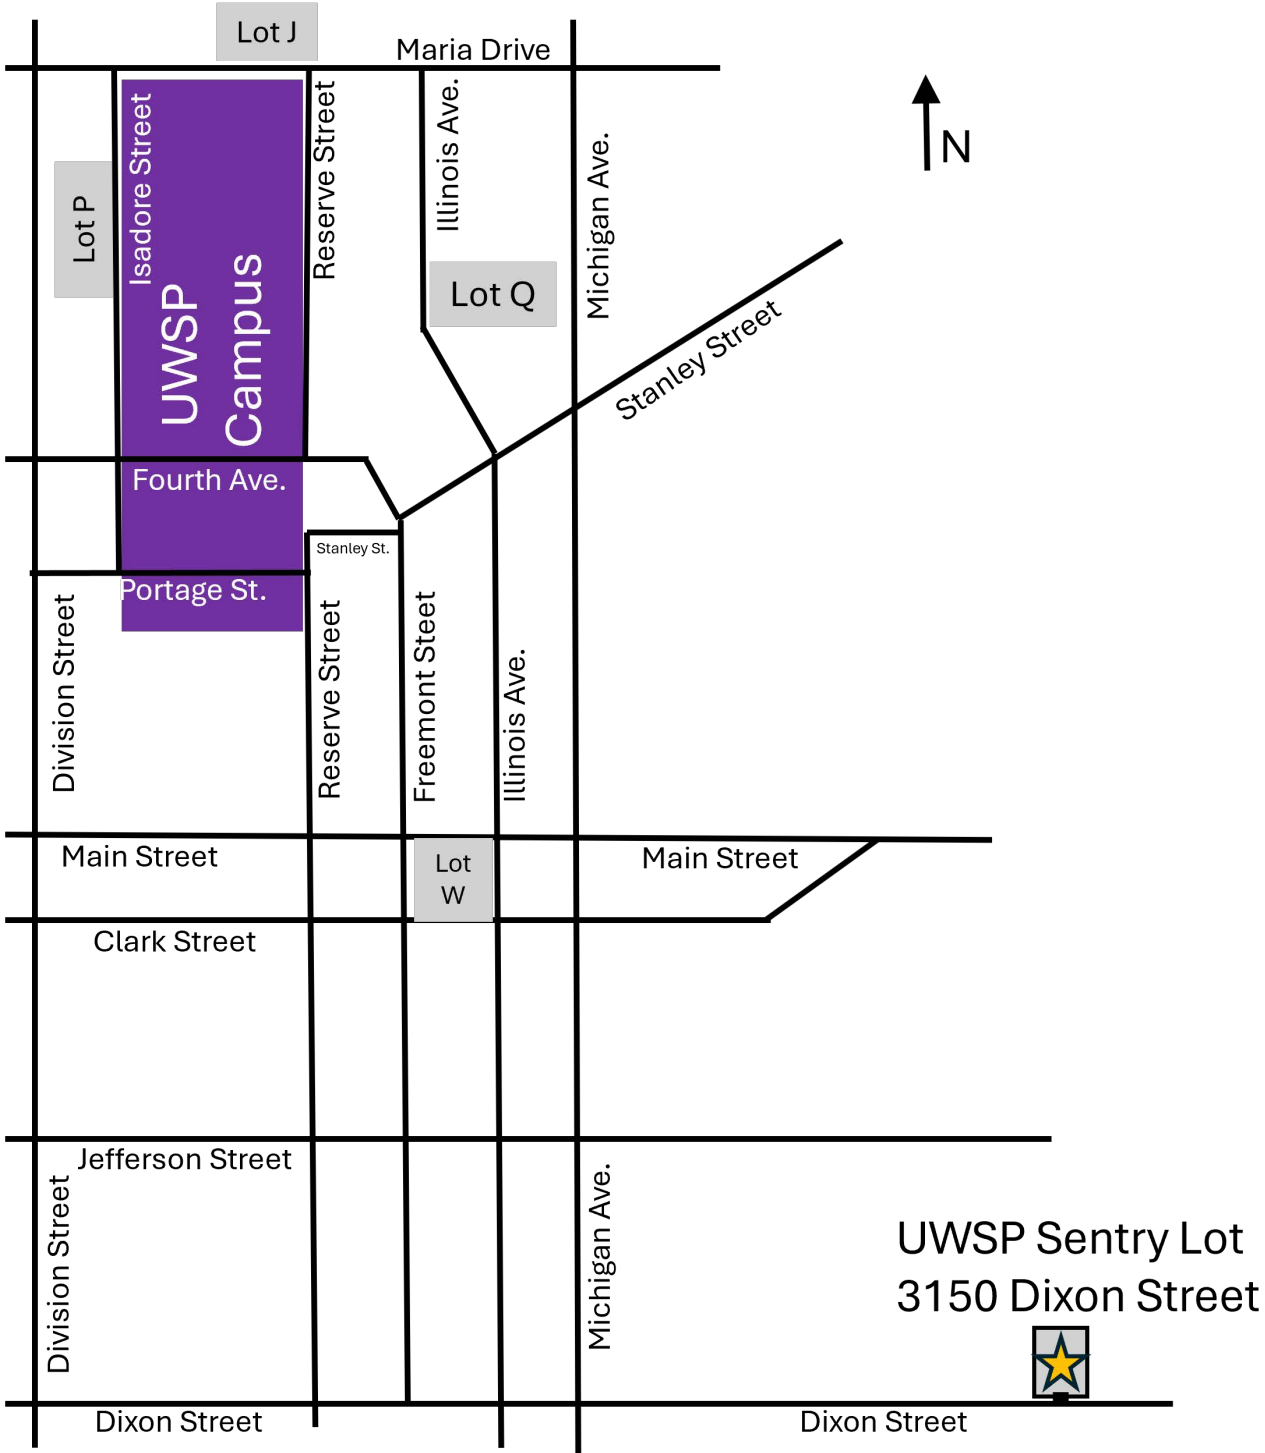

LOT Q

University of Wisconsin-Stevens Point

Agnes Stevens Point Hospital

DUC

Goerke Park

Guardian Angel Cemetery

St Paul's United Methodist Church

PJ Jacobs Junior High School

Metro Market

Marafield Outlets

Jefferson Elementary School

Park Ridge

Park Ridge Village Clerk

3100 Dixon Street

UNFI Fresh Foods Building

UNFI Distribution Center

# Directions to UWSP Sentry Dixon Street Lot:

- Take Division St. or Michigan Ave. south to Dixon Street
- Drive East to 3150 Dixon Street

McCulloch St

McCulloch St

Frontenac Ave

Indiana Ave

Frontenac Ave

Indiana Ave

Frontenac Ave

Dixon St

Dixon St