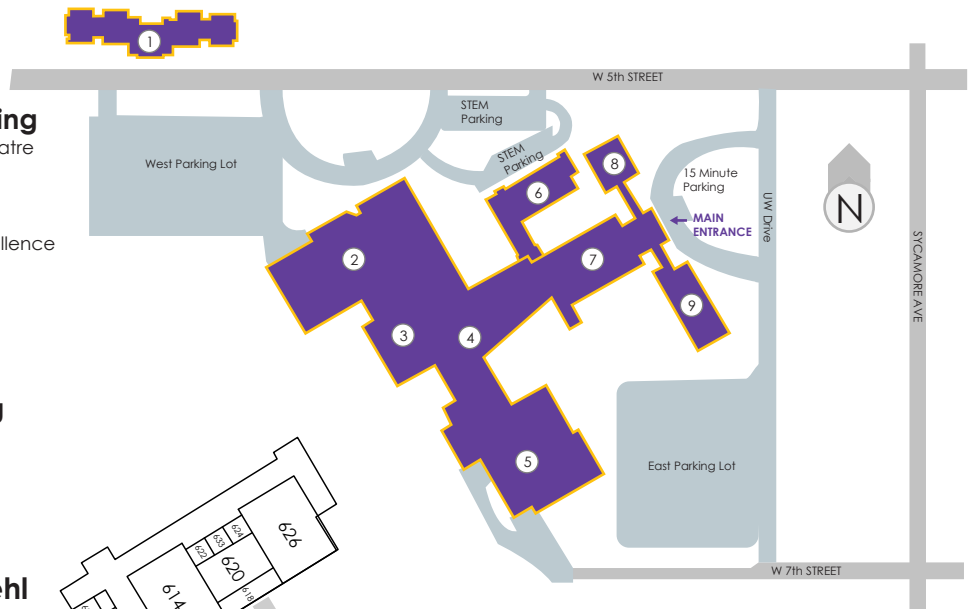

1. The Villa Apartments
2. Helen Connor Laird Fine Arts Building
Black Box Theatre, Gallery, Helen Connor Laird Theatre
3. Hamilton Roddis Memorial Library
4. The Connector
Commons, Cafeteria, The Center for Inclusive Excellence
5. Physical Education Building
Fitness Center, Gymnasium
6. Everett Roehl STEM Center
7. Aldo Leopold Science Building
8. W.W. Clark Administrative Building
9. A.G. Felker Student Center

Everett Roehl STEM Building (Second Floor)

Helen Connor Laird Fine Arts Building (Lower Level)

Aldo Leopold Science Building (Second Floor)