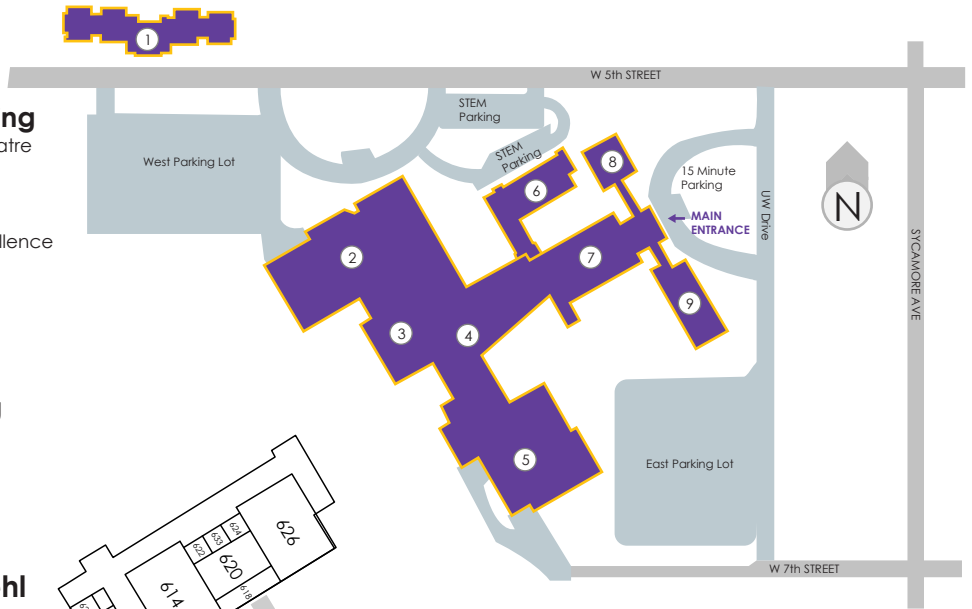

1. The Villa Apartments
2. Helen Connor Laird Fine Arts Building
Black Box Theatre, Gallery, Helen Connor Laird Theatre
3. Hamilton Roddis Memorial Library
4. The Connector
Commons, Cafeteria, The Center for Inclusive Excellence
5. Physical Education Building
Fitness Center, Gymnasium
6. Everett Roehl STEM Center
7. Aldo Lepold Science Building
8. W.W. Clark Administrative Building
9. A.G. Felker Student Center

**Everett Roehl
STEM Building
(Second Floor)**

**Helen Connor Laird
Fine Arts Building
(Lower Level)**

**Aldo Lepold
Science Building
(Second Floor)**