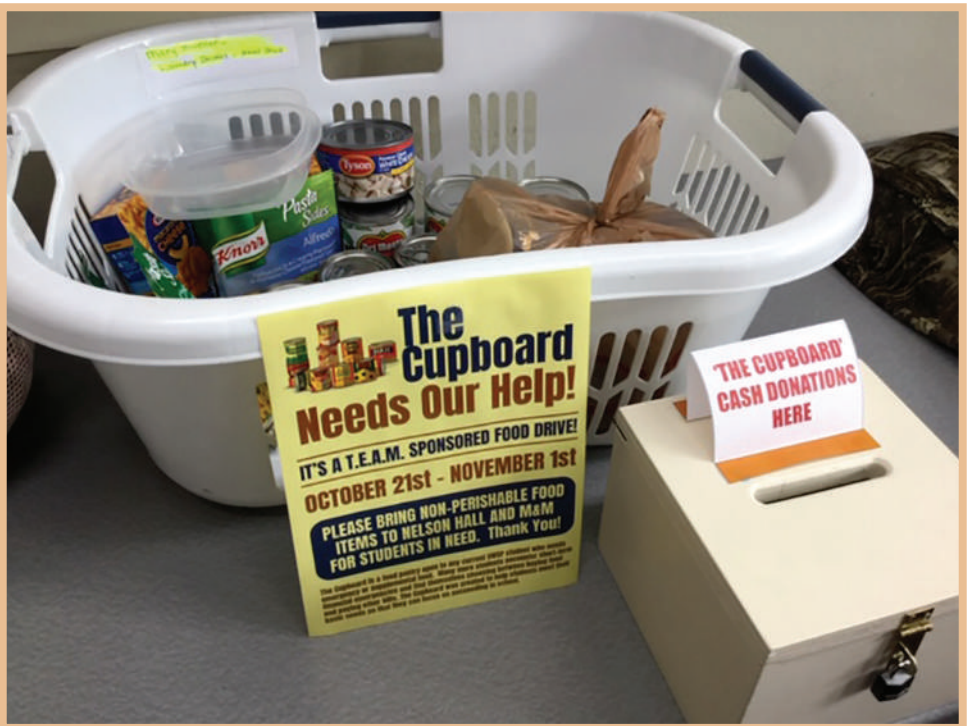

**FACILITY SERVICES
ANNIVERSARIES**
CONGRATULATIONS TO THE
FOLLOWING EMPLOYEE
WHO IS CELEBRATING AN
ANNIVERSARY AT UWSP IN
NOVEMBER

THOMAS RZENTKOWSKI
20 years of service in November

**FIRST DAY OF SNOW
OCTOBER 29th, 2019**

HEY, IT'S SNO' JOKE!

What is it called when a snowman has a temper tantrum?

A meltdown!

What did the snowman and his wife put over their baby's crib?

A snowmobile!

How do you find Will Smith in the snow?

You look for Fresh Prints!

What do snowmen eat for breakfast?

Frosted Flakes!

Where does a snowman keep his money?

In the snow bank!

T.E.A.M. recently accepted donations of food and/or cash to benefit "The Cupboard" in M&M and Nelson Hall. The Cupboard is a food pantry open to any current UWSP student who needs emergency or supplemental food.