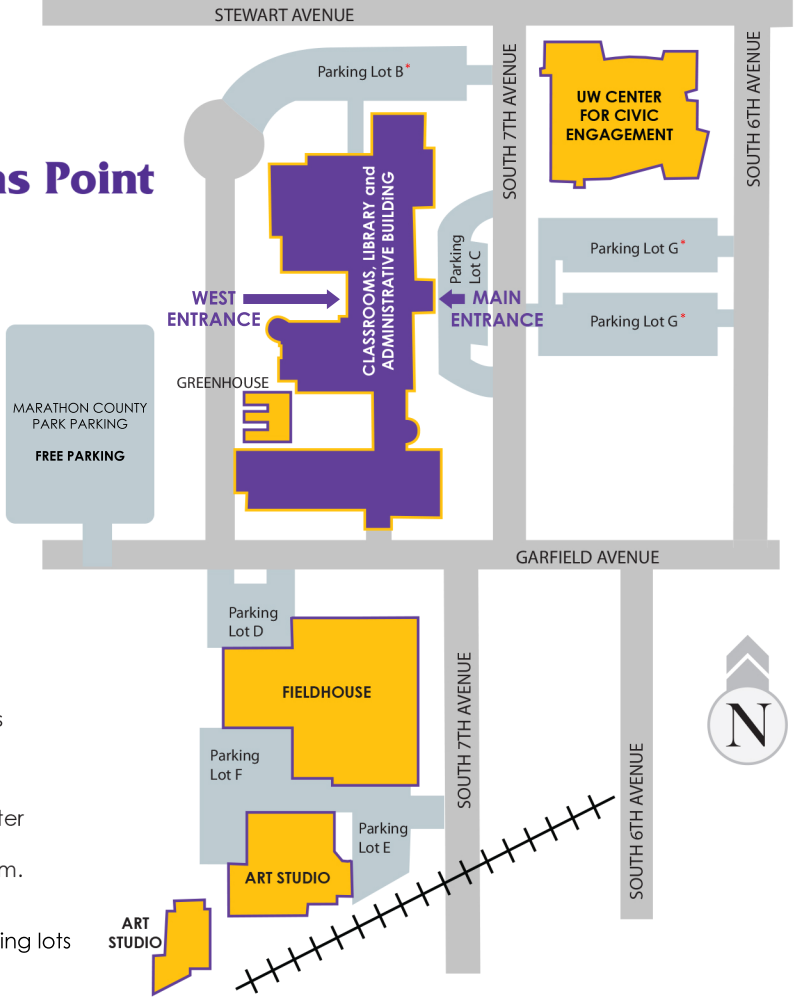

Wausau UW-Stevens Point

Wausau Campus Map

Lot B, F, D

Faculty and Staff only

Lot C

Visitor only parking. Free permits obtained from Student Affairs

Lot E, G

Paid permit parking for commuter student and faculty/staff only. Monday to Friday 8 a.m. to 5 p.m.

*Lot B, G

Tickets are issued in these parking lots

Main Building

1st Floor