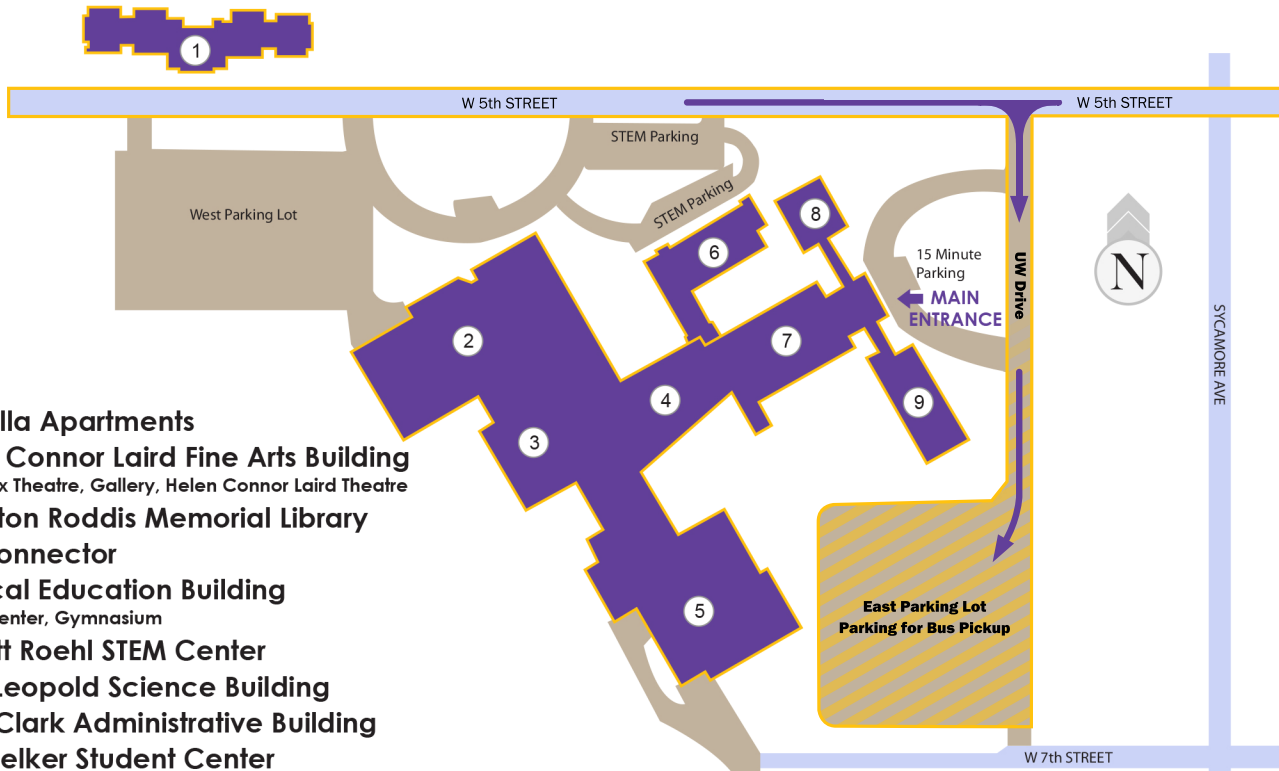

Marshfield UW-Stevens Point

Marshfield Campus Map

1. The Villa Apartments
2. Helen Connor Laird Fine Arts Building
Black Box Theatre, Gallery, Helen Connor Laird Theatre
3. Hamilton Roddis Memorial Library
4. The Connector
5. Physical Education Building
Fitness Center, Gymnasium
6. Everett Roehl STEM Center
7. Aldo Leopold Science Building
8. W.W. Clark Administrative Building
9. A.G. Felker Student Center