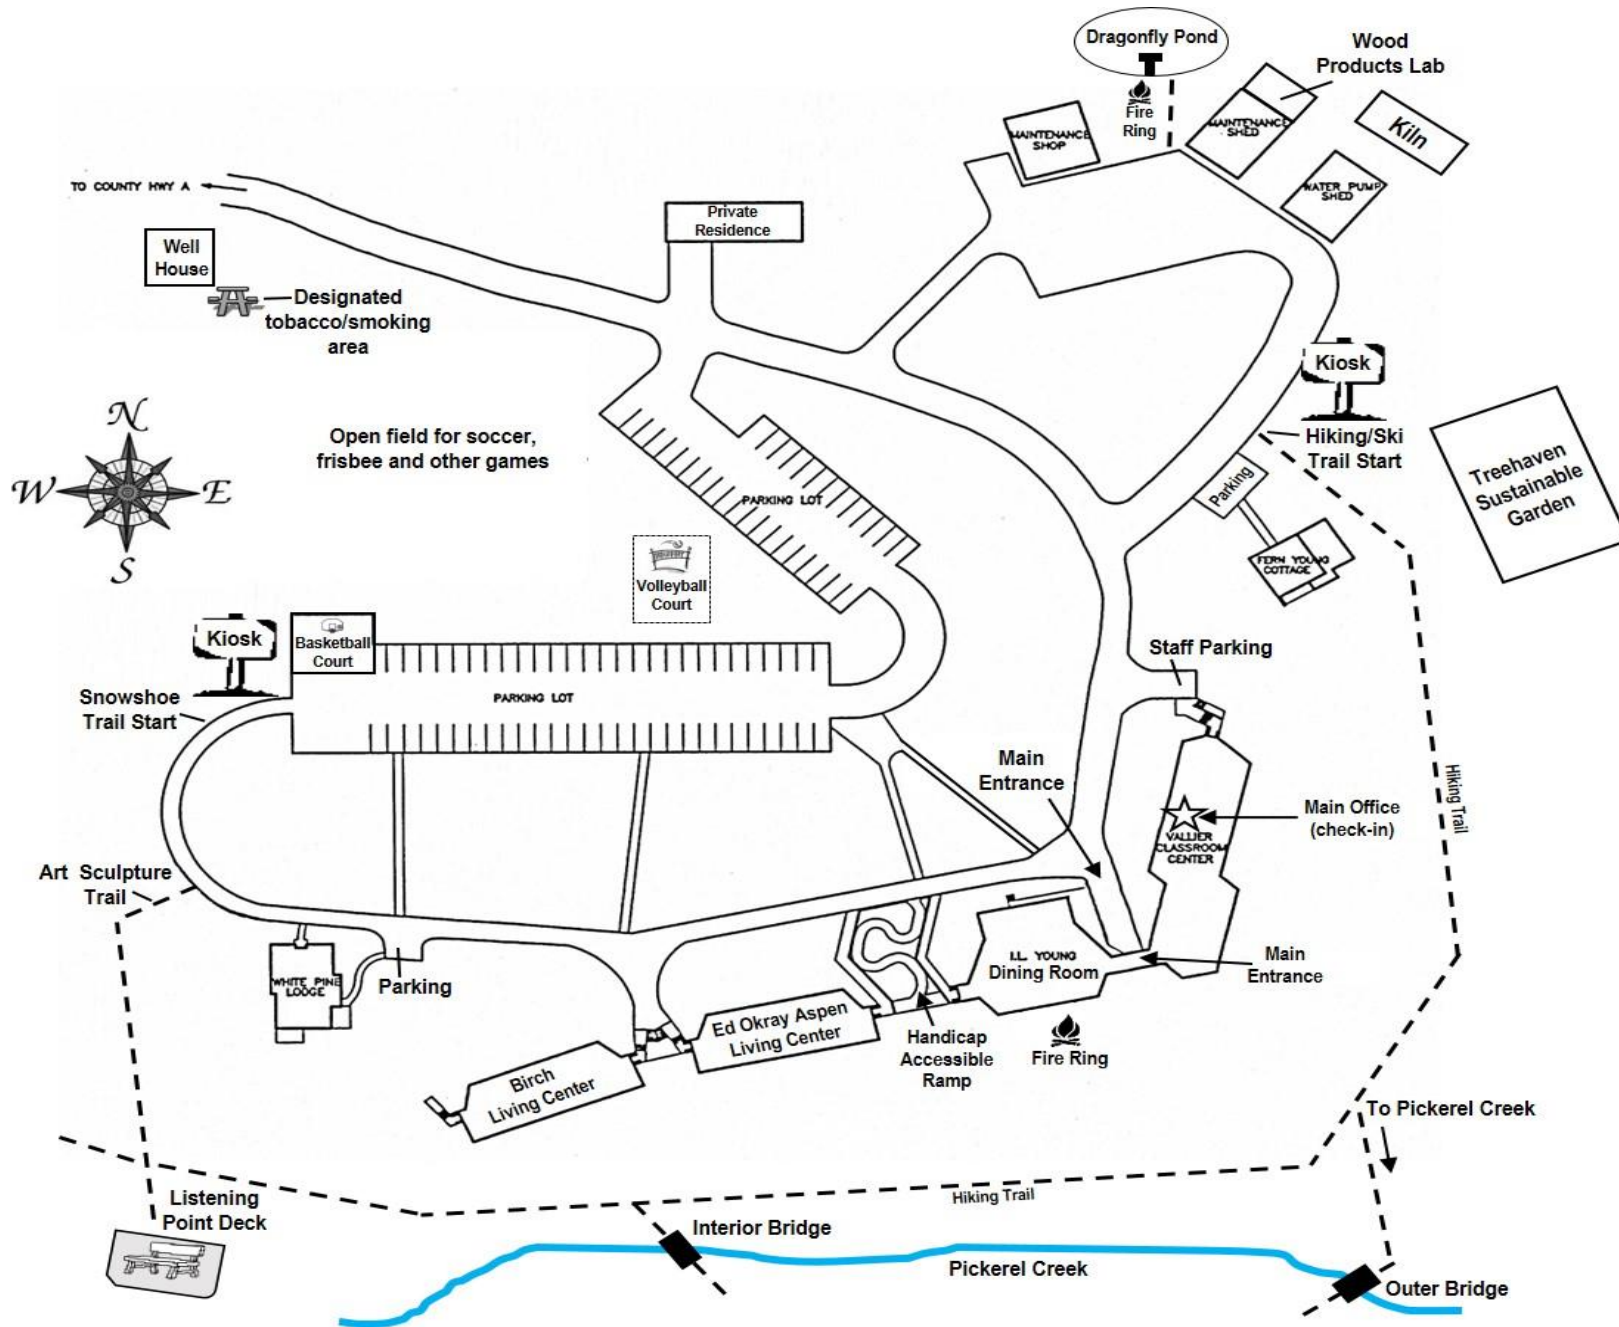

# Treehaven Site Map

For more information regarding Treehaven's facilities and property, please visit [www.uwsp.edu/treehaven](http://www.uwsp.edu/treehaven) or call 715-453-4106.