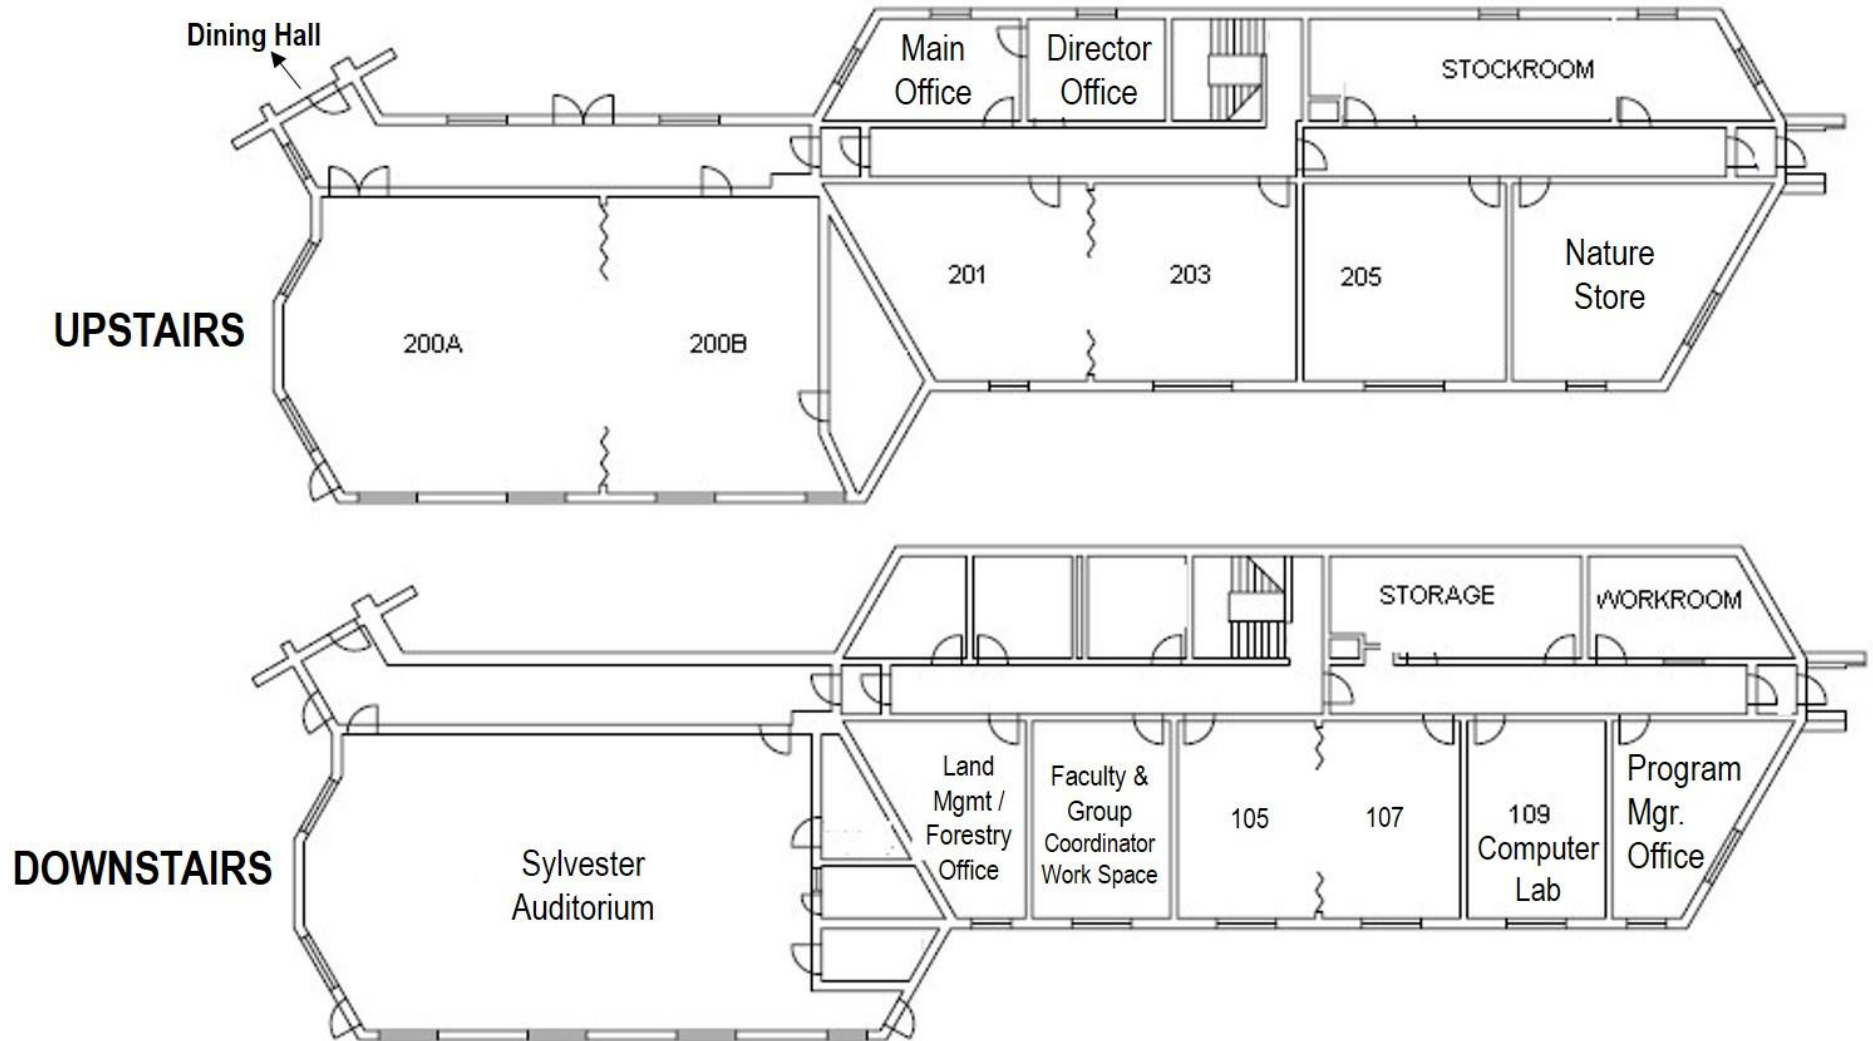

# Treehaven Vallier Classroom Center

For more information regarding Treehaven's facilities and property, please visit [www.uwsp.edu/treehaven](http://www.uwsp.edu/treehaven) or call 715-453-4106.

Treehaven  
College of Natural Resources  
University of Wisconsin-Stevens Point