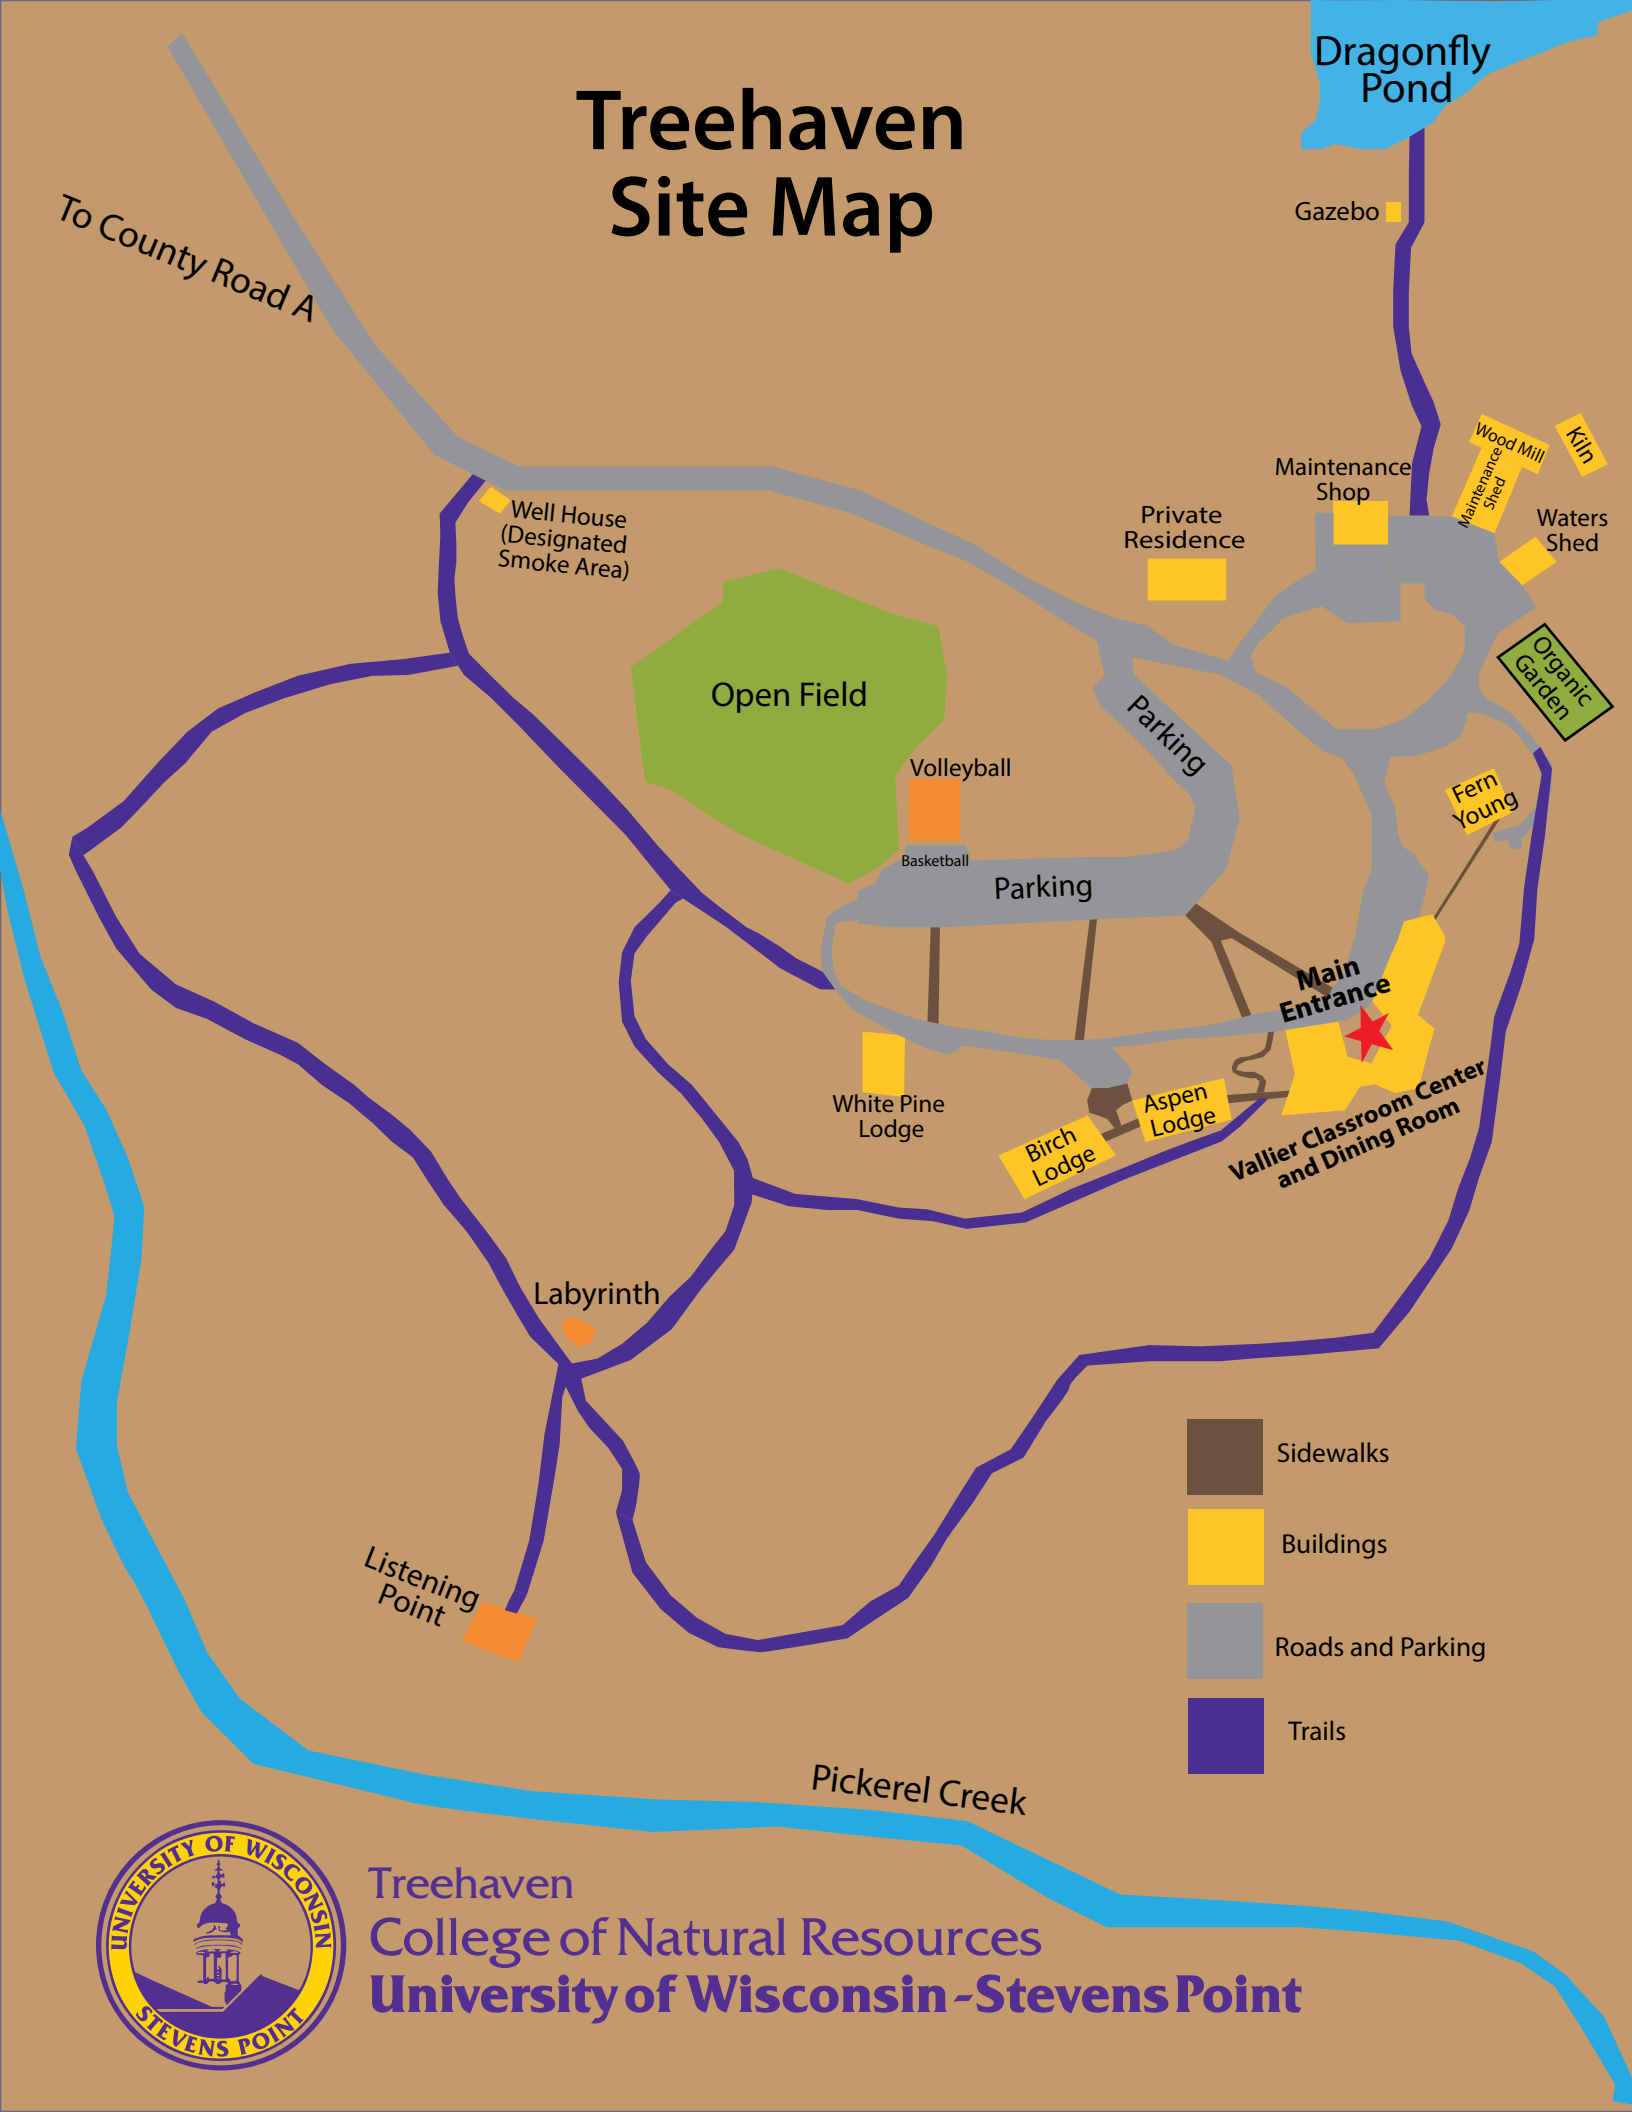

Vallier Classroom Center

Lower Level

To Dining Hall

To BearTrack Lounge

Treehaven Site Map

Treehaven
College of Natural Resources
University of Wisconsin - Stevens Point