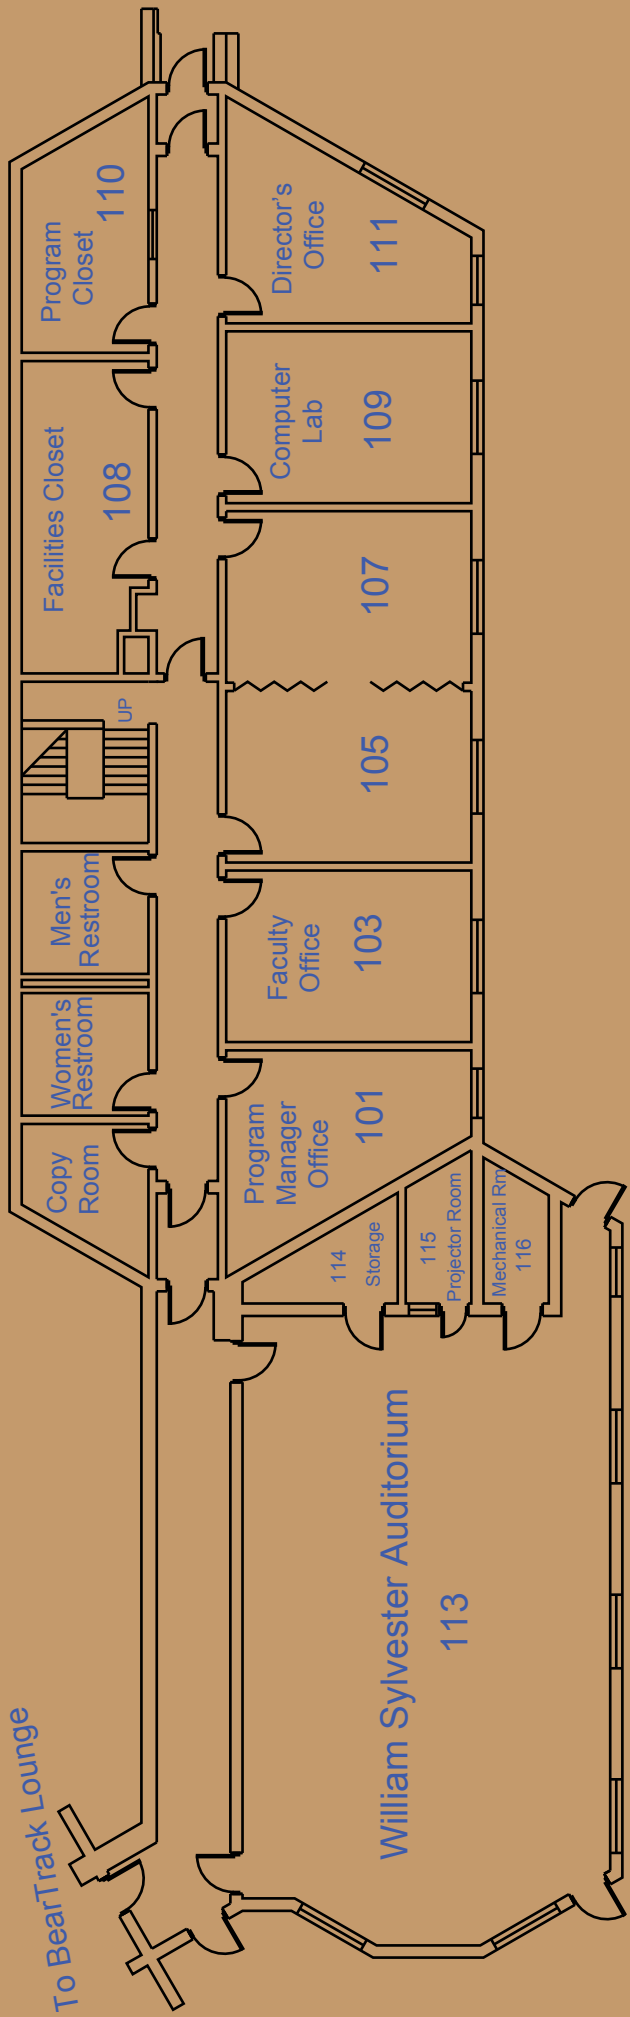

Vallier Classroom Center

Lower Level

To Dining Hall

To BearTrack Lounge

Treehaven Site Map

Treehaven
College of Natural Resources
University of Wisconsin - Stevens Point