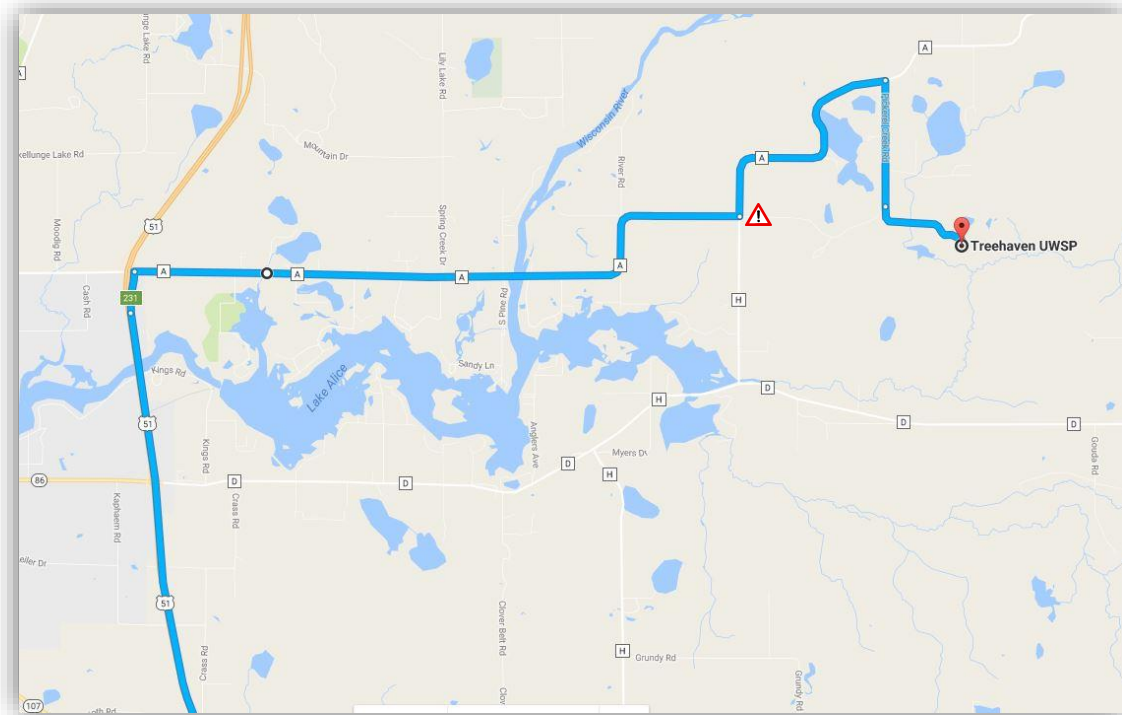

Directions to Treehaven from Milwaukee, Wisconsin

1. Take I-41, US-10 W, I-39 N and US-51 N to Co Rd A in Tomahawk (225 mi).
2. Take exit 231 for County Road A toward Tomahawk.
3. Continue on County Road A (9.7 miles).
4. Turn left to stay on County Road A.

CAUTION: DO NOT drive straight onto Drott Road. This private, gated road leads to Case Industrial Property. If you accidentally drive onto Drott Road, turn around immediately. Do not take any side roads off Drott Road, as they likely are muddy and slippery livestock trails. Please go back to County Road A and continue traveling Northeast-bound until you see Pickerel Creek Road on your right.

5. Turn right onto Pickerel Creek Road.
6. Continue Straight for 1.1 miles and follow signs for Treehaven.

Treehaven UWSP

W2540 Pickerel Cree Road, Tomahawk, WI 54487

Phone: 715-453-4106