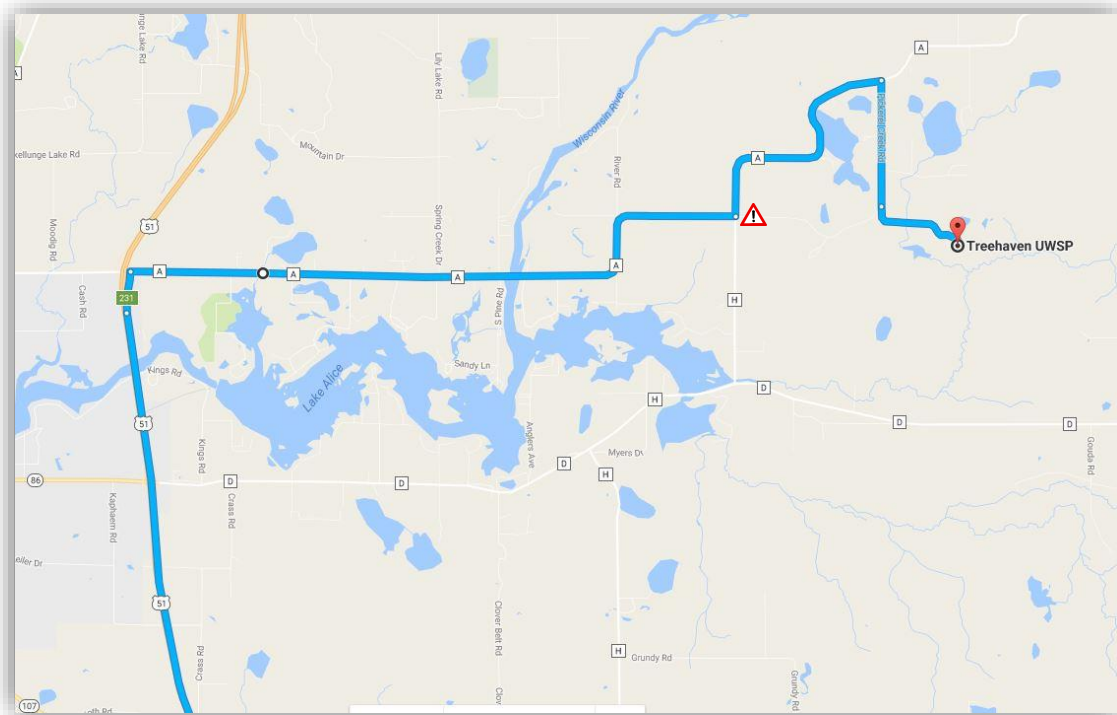

Directions to Treehaven from Madison, Wisconsin

1. Take I-39/Hwy 51 North. (170 miles).
2. Take exit 231 for County Rd A toward Tomahawk
3. Continue on Co Rd A (9.7 miles).
4. Turn left to stay on Co Rd A

CAUTION: DO NOT drive straight onto Drott Road. This private, gated road leads to Case Industrial Property. If you accidentally drive onto Drott Road, turn around immediately. Do not take any side roads off Drott Road, as they likely are muddy and slippery livestock trails. Please go back to County Road A and continue traveling Northeast-bound until you see Pickerel Creek Road on your right.

5. Turn right onto Pickerel Creek Rd
1. Continue Straight for 1.1 miles and follow signs for Treehaven.

Treehaven UWSP

W2540 Pickerel Cree Road, Tomahawk, WI 54487

Phone: 715-453-4106