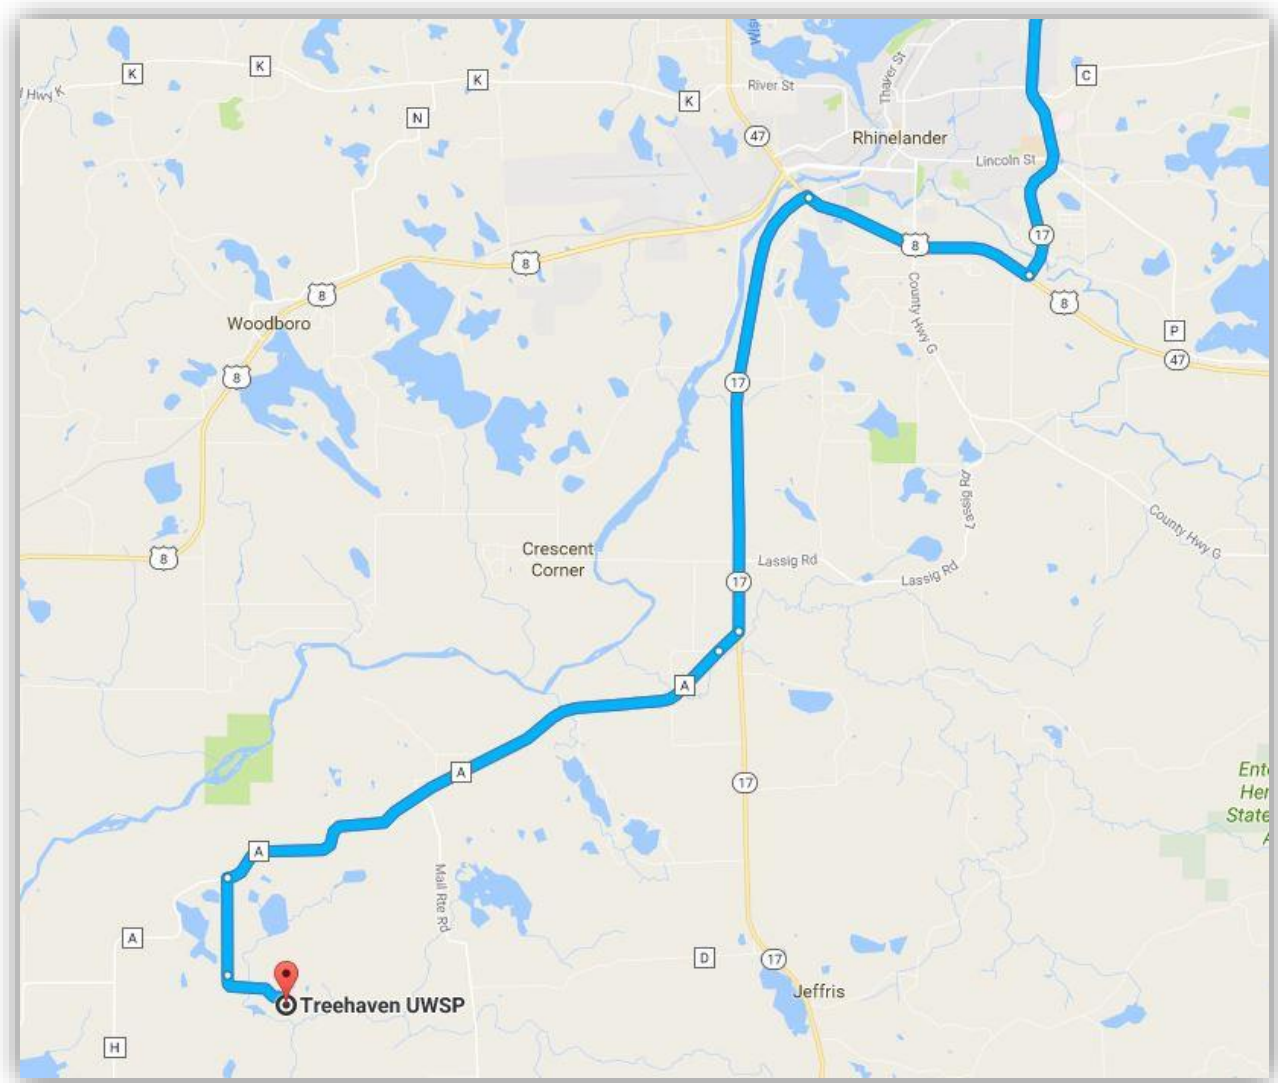

Directions to Treehaven from Eagle River, Wisconsin

1. Take State Trunk Highway 17 South for roughly 31 miles.
2. Turn Right onto County Road A. Follow County Road A for 8.5 miles.
3. Turn left onto Pickerel Creek Road. Follow signs for Treehaven.

Treehaven UWSP

W2540 Pickerel Cree Road, Tomahawk, WI 54487

Phone: 715-453-4106