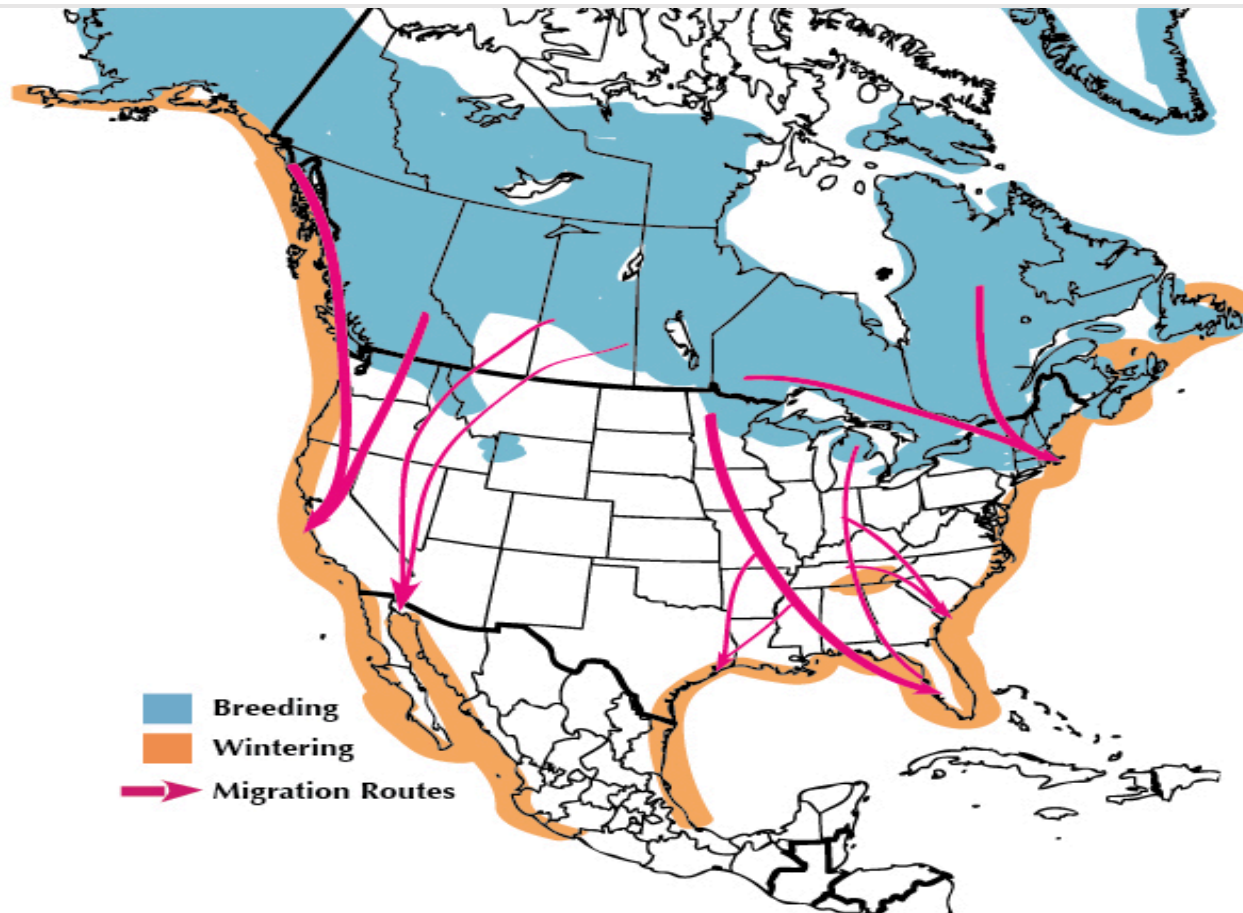

Presentations
and Events

**Loon Appreciation
Week**

LOONWATCH

SIGURD OLSON ENVIRONMENTAL INSTITUTE

NORTHLAND COLLEGE

Common Loon Range and Migration in North America

¼ Mile Aquatic Runway

Linda Grenzer