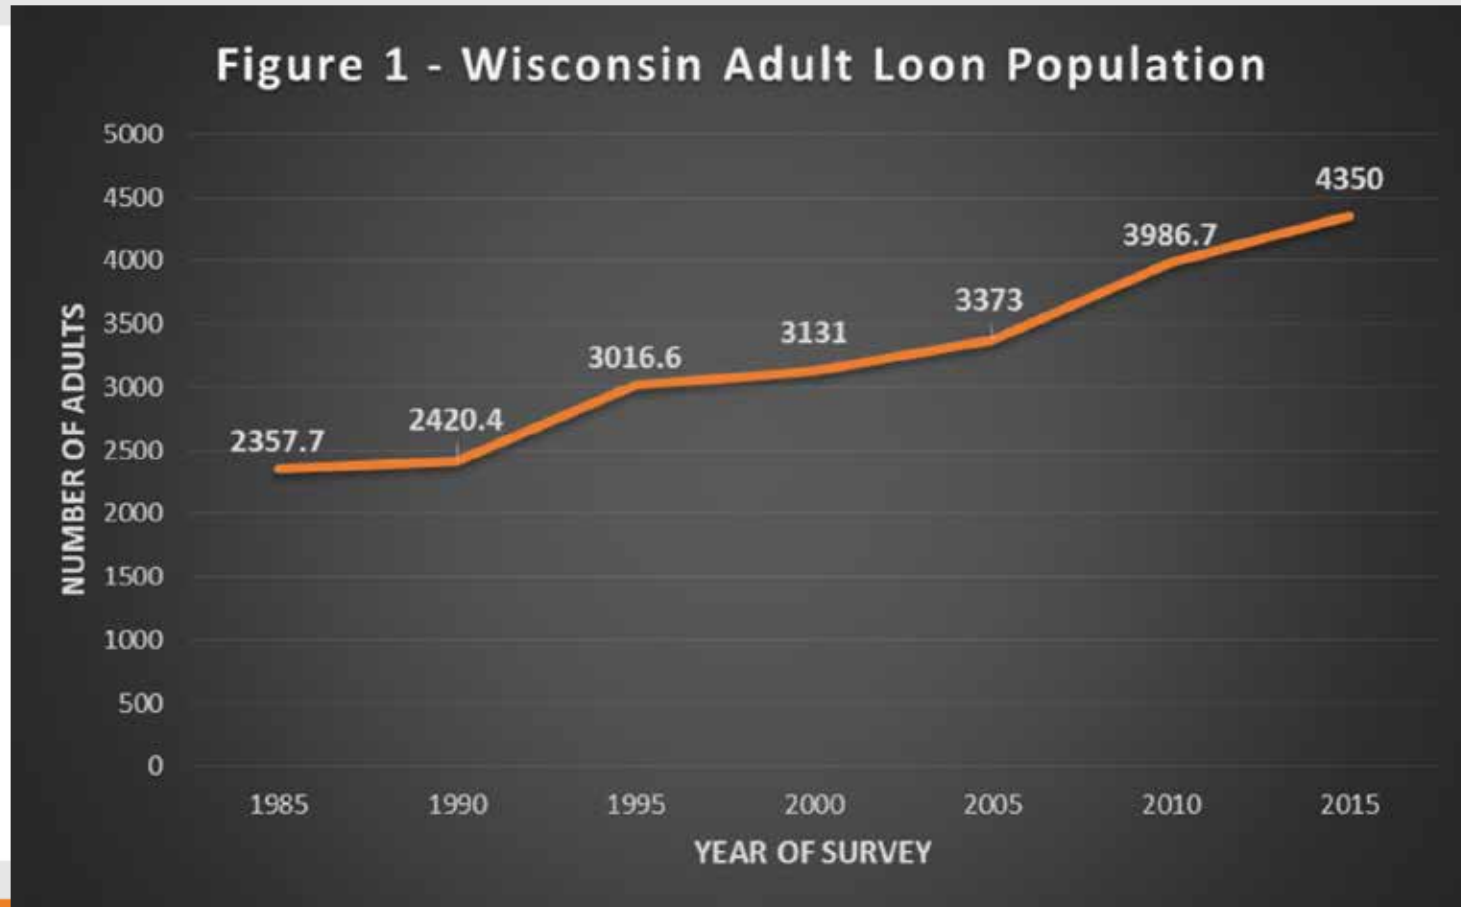

Presentations
and Events

**Loon Appreciation
Week**

LOONWATCH

SIGURD OLSON ENVIRONMENTAL INSTITUTE

NORTHLAND COLLEGE

Common Loon Range and Migration in North America

¼ Mile Aquatic Runway

Linda Grenzer

Nesting Habitat

Loon Eggs

Nesting Behavior

Population Estimate of Adult Common Loons in Wisconsin

Common Loon Range Map