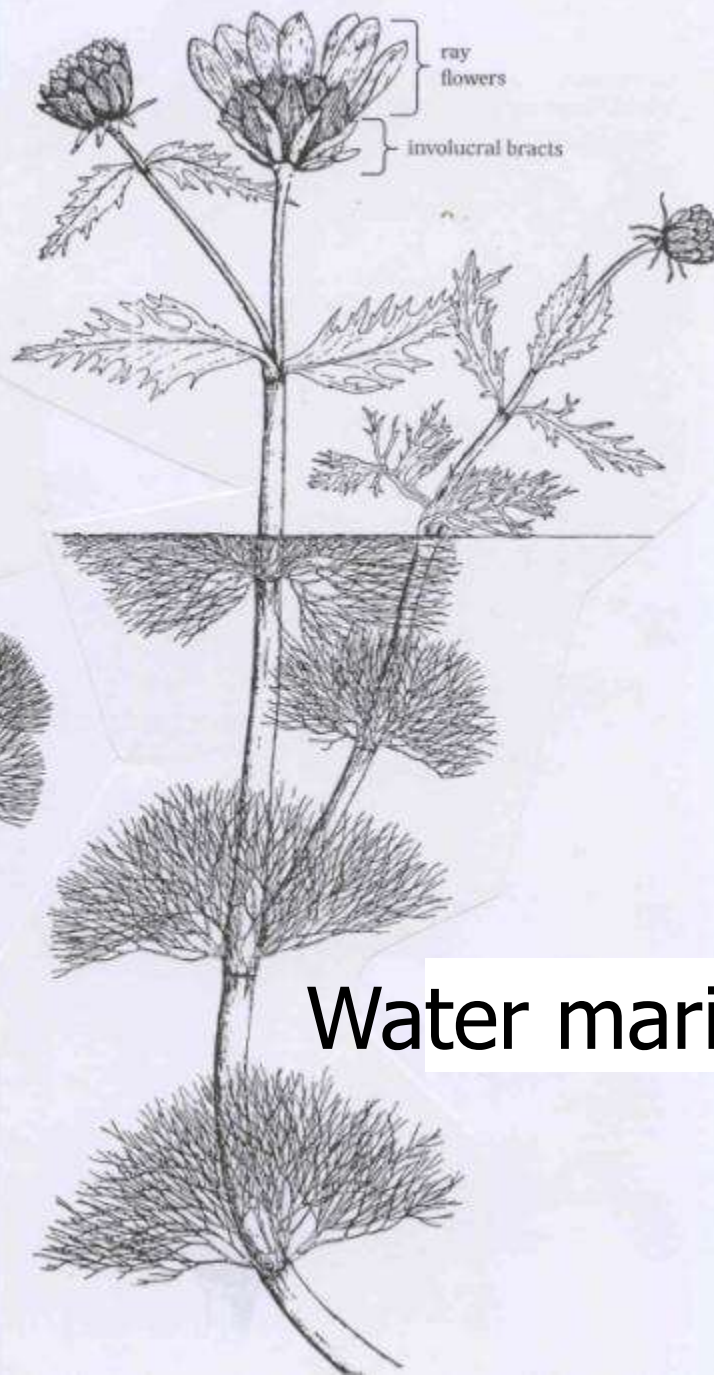

*not finely divided

Myriophyllum spicatum
Eurasian water-milfoil

Myriophyllum sibiricum
Northern water-milfoil

Myriophyllum verticillatum

Whorled water-milfoil

- Green or brown stem
- Long, limp leaves
- Club-shaped turions

*Myriophyllum
verticillatum*

Whorled
water-milfoil

Winter buds (turions)
Seen in fall

Myriophyllum alterniflorum

Alternate-flowered water-milfoil

- **Smaller than other water-milfoil**
- **Reddish/brown color**

Utricularia geminiscapa
Twin-stemmed
bladderwort

cleistogamous
fruit

Utricularia intermedia
Flat-leaf bladderwort

Utricularia intermedia
Flat-leaf bladderwort

Other Plants with Finely Divided Leaves

- *Megalodonta beckii*
- *Cabomba caroliniana*
- *Ceratophyllum demersum*
- *Ceratophyllum echinatum*
- *Ranunculus aquatilis*

Fanwort

Water marigold

Fanwort

Water marigold

Ceratophyllum demersum
Coontail

Ranunculus aquatilis
White water crow foot