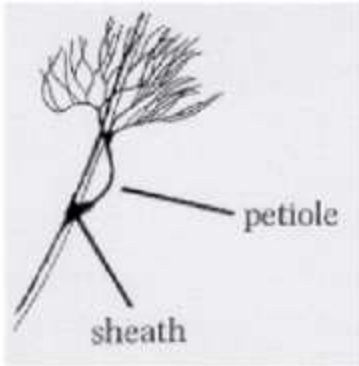

Aquatic Plants with Finely Divided Leaves

**Eurasian
water-milfoil**

**More than
12 pairs of
leaflets**

**Water-milfoil
have leaves like
feathers**

**Northern
water-milfoil**

**Fewer than
12 pairs of
leaflets**

White water crowfoot

Fanwort

Water marigold

Bladderwort

Plants with Finely Divided Leaves: Water-milfoil

<i>Myriophyllum sibiricum</i>	Northern water-milfoil
<i>Myriophyllum spicatum</i>	Eurasian water-milfoil
<i>Myriophyllum verticillatum</i>	Whorled water-milfoil
<i>Myriophyllum heterophyllum</i>	Various-leaved water-milfoil
<i>Myriophyllum farwellii</i>	Farwell's water-milfoil
<i>Myriophyllum alterniflorum</i>	Alternate-flowered water-milfoil
<i>(Myriophyllum tenellum)</i>	<i>(Dwarf water-milfoil)*</i>

*not finely divided

Myriophyllum spicatum
Eurasian water-milfoil

Myriophyllum sibiricum
Northern water-milfoil

Myriophyllum verticillatum

Whorled water-milfoil

- Green or brown stem
- Long, limp leaves
- Club-shaped turions