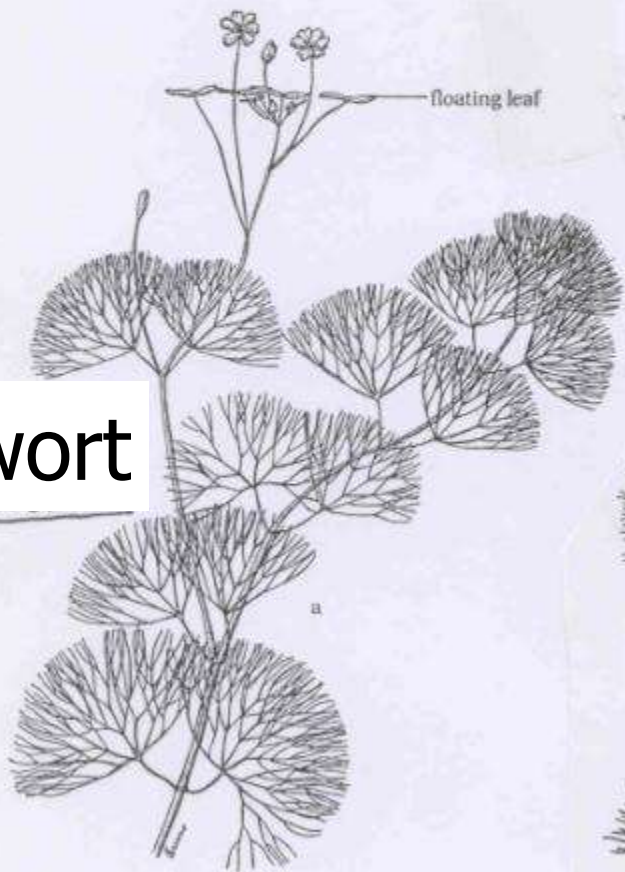

Utricularia geminiscapa
Twin-stemmed
bladderwort

cleistogamous
fruit

Utricularia intermedia
Flat-leaf bladderwort

Utricularia intermedia
Flat-leaf bladderwort

Other Plants with Finely Divided Leaves

- *Megalodonta beckii*
- *Cabomba caroliniana*
- *Ceratophyllum demersum*
- *Ceratophyllum echinatum*
- *Ranunculus aquatilis*

Fanwort

Water marigold

Fanwort

Water marigold

Ceratophyllum demersum
Coontail

Ranunculus aquatilis
White water crow foot