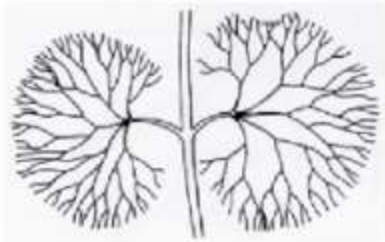

Aquatic Plants with Finely Divided Leaves

**Eurasian
water-milfoil**

**More than
12 pairs of
leaflets**

**Water-milfoil
have leaves like
feathers**

**Northern
water-milfoil**

**Fewer than
12 pairs of
leaflets**

White water crowfoot

Fanwort

Water marigold

Bladderwort

Plants with Finely Divided Leaves: Water-milfoil

<i>Myriophyllum sibiricum</i>	Northern water-milfoil
<i>Myriophyllum spicatum</i>	Eurasian water-milfoil
<i>Myriophyllum verticillatum</i>	Whorled water-milfoil
<i>Myriophyllum heterophyllum</i>	Various-leaved water-milfoil
<i>Myriophyllum farwellii</i>	Farwell's water-milfoil
<i>Myriophyllum alterniflorum</i>	Alternate-flowered water-milfoil
<i>(Myriophyllum tenellum)</i>	<i>(Dwarf water-milfoil)*</i>

*not finely divided

Myriophyllum spicatum
Eurasian water-milfoil

Myriophyllum sibiricum
Northern water-milfoil

Myriophyllum verticillatum

Whorled water-milfoil

- Green or brown stem
- Long, limp leaves
- Club-shaped turions