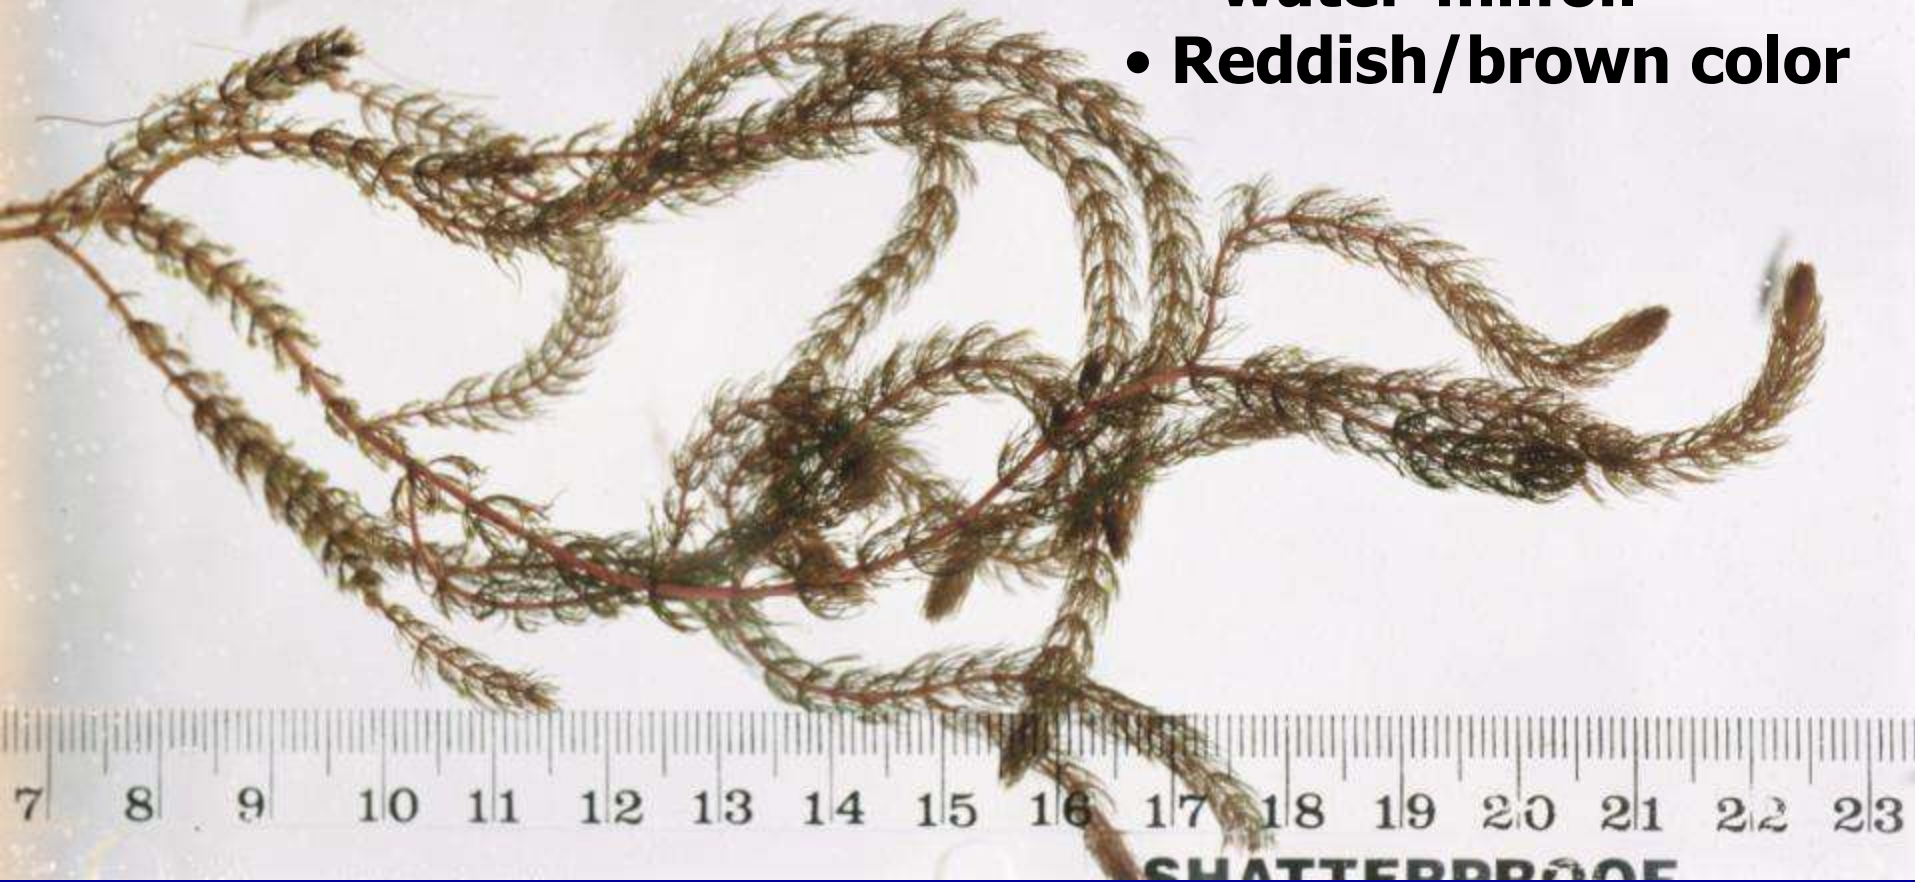

*not finely divided

Myriophyllum spicatum
Eurasian water-milfoil

Myriophyllum sibiricum
Northern water-milfoil

Myriophyllum verticillatum

Whorled water-milfoil

- Green or brown stem
- Long, limp leaves
- Club-shaped turions

*Myriophyllum
verticillatum*

Whorled
water-milfoil

Winter buds (turions)
Seen in fall

Myriophyllum alterniflorum

Alternate-flowered water-milfoil

- **Smaller than other water-milfoil**
- **Reddish/brown color**