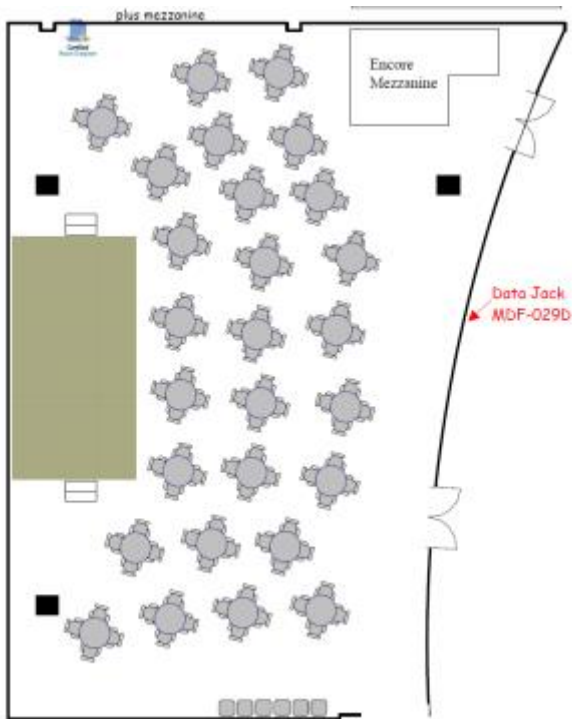

Encore Setups:

All Tables (seating for 108)

Open Room (tables and chairs stacked on the sides)

Open Middle

All Chairs (seating for 183)