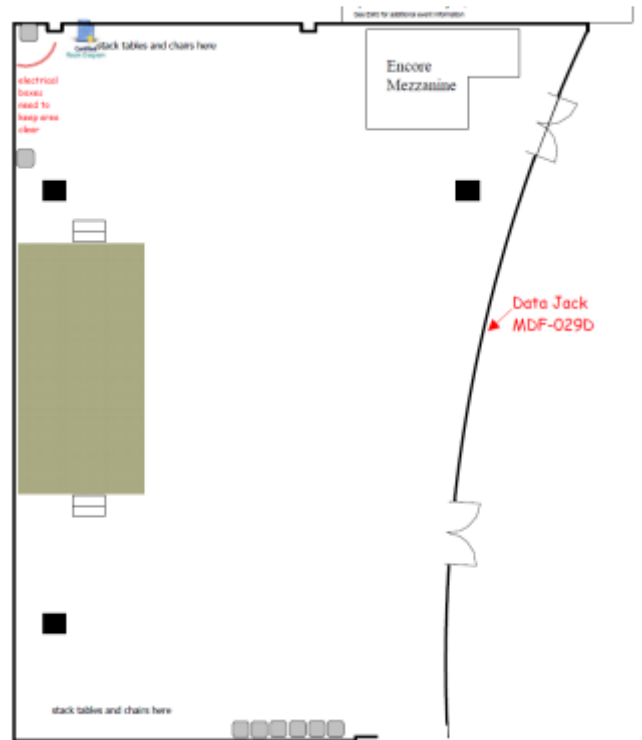

Encore Setups:

All Tables (seating for 108)

Open Room (tables and chairs stacked on the sides)

Open Middle

All Chairs (seating for 183)