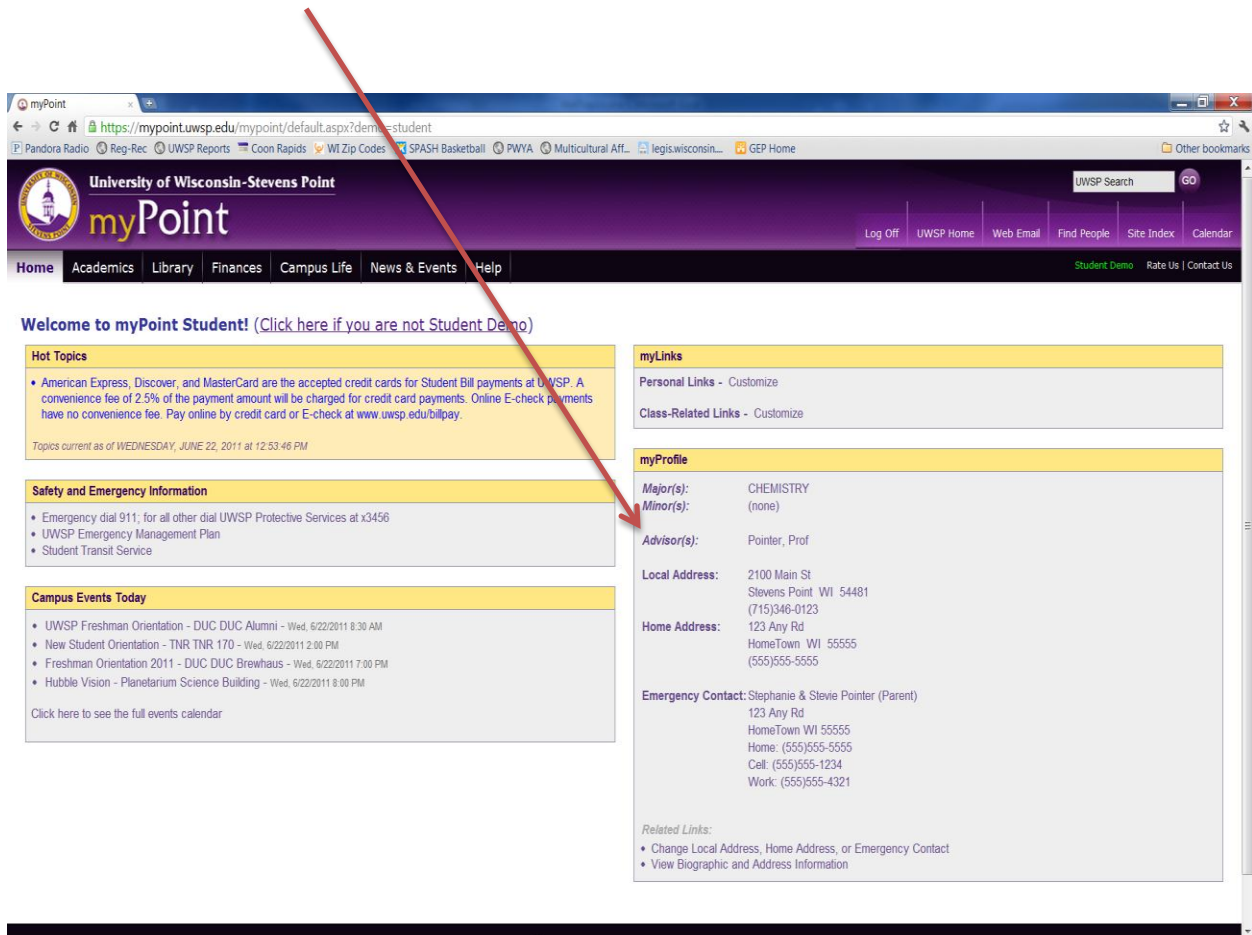

# The name of your advisor(s) is located in myPoint

1. To view your advisors name in myPoint -- log into myPoint. Your advisor's name is located on the home page under the myProfile module.

Advisor(s) names are located on the home page of myPoint

2. Undergraduate students can also view their advisors name on the DPR. To access your DPR, log into myPoint and click the Academics Tab. Your DPR is a link within the myRegistration module.

Advisor's name are located in column 1 of your DPR (undergraduate students only)